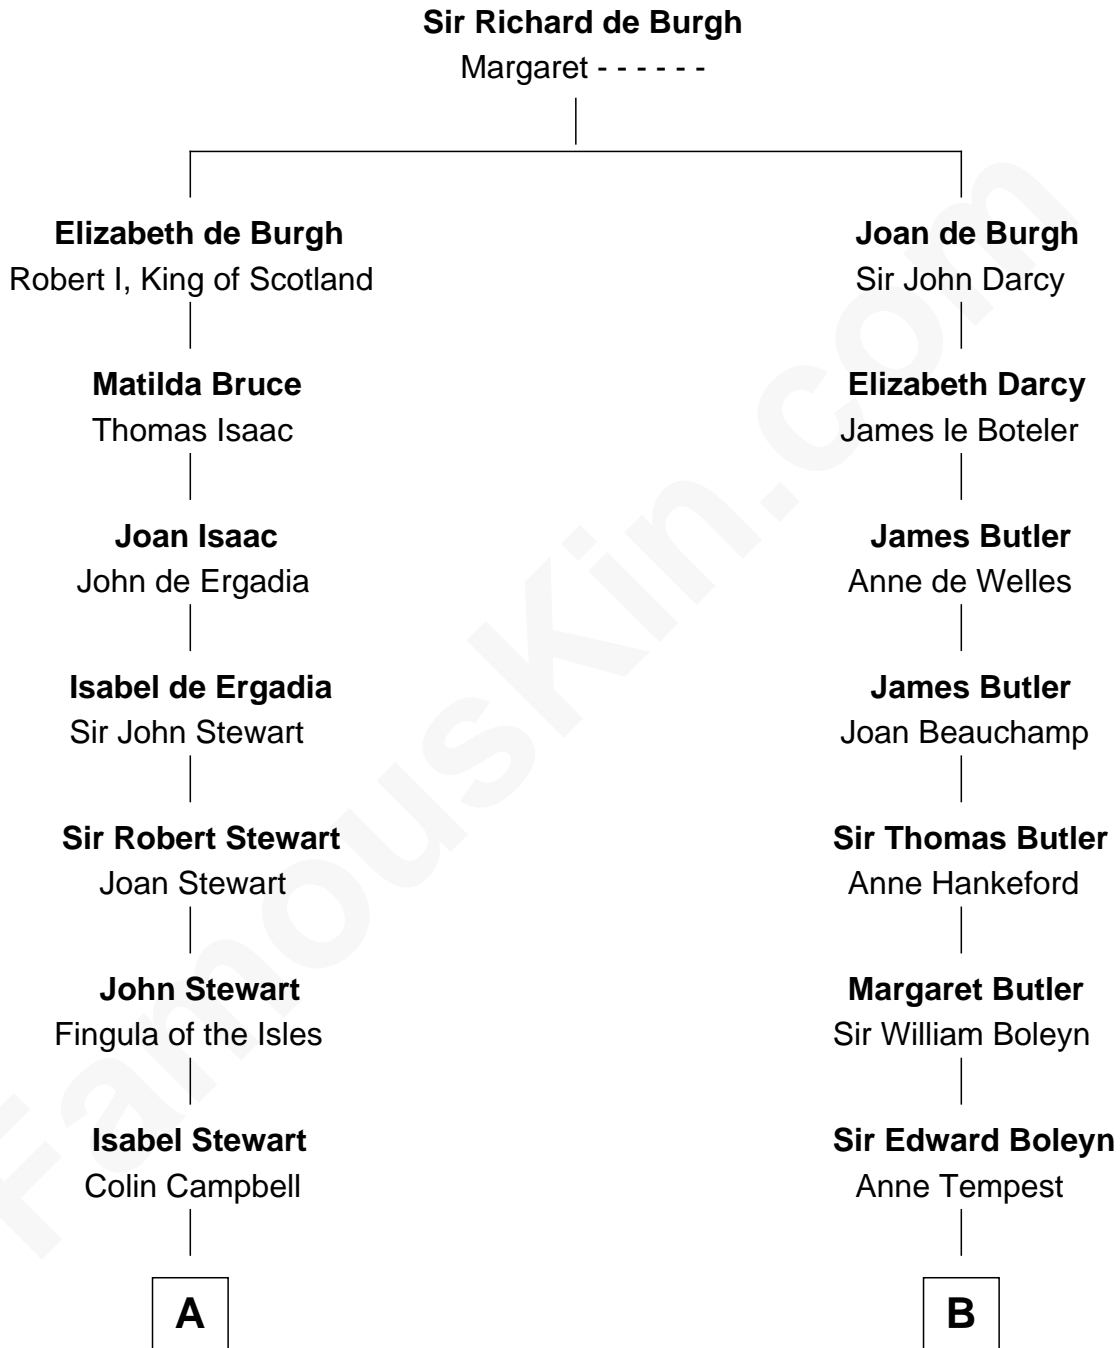

FamousKin.com
Relationship Chart of
Theodore Roosevelt
26th U.S. President

15th cousin 5 times removed of

William Floyd
Signer of the Declaration of Independence

C

Anne Irvine
James Bulloch

James Stephens Bulloch
Martha Stewart

Martha Bulloch
Theodore Roosevelt

Theodore Roosevelt
26th U.S. President

FamousKin.com