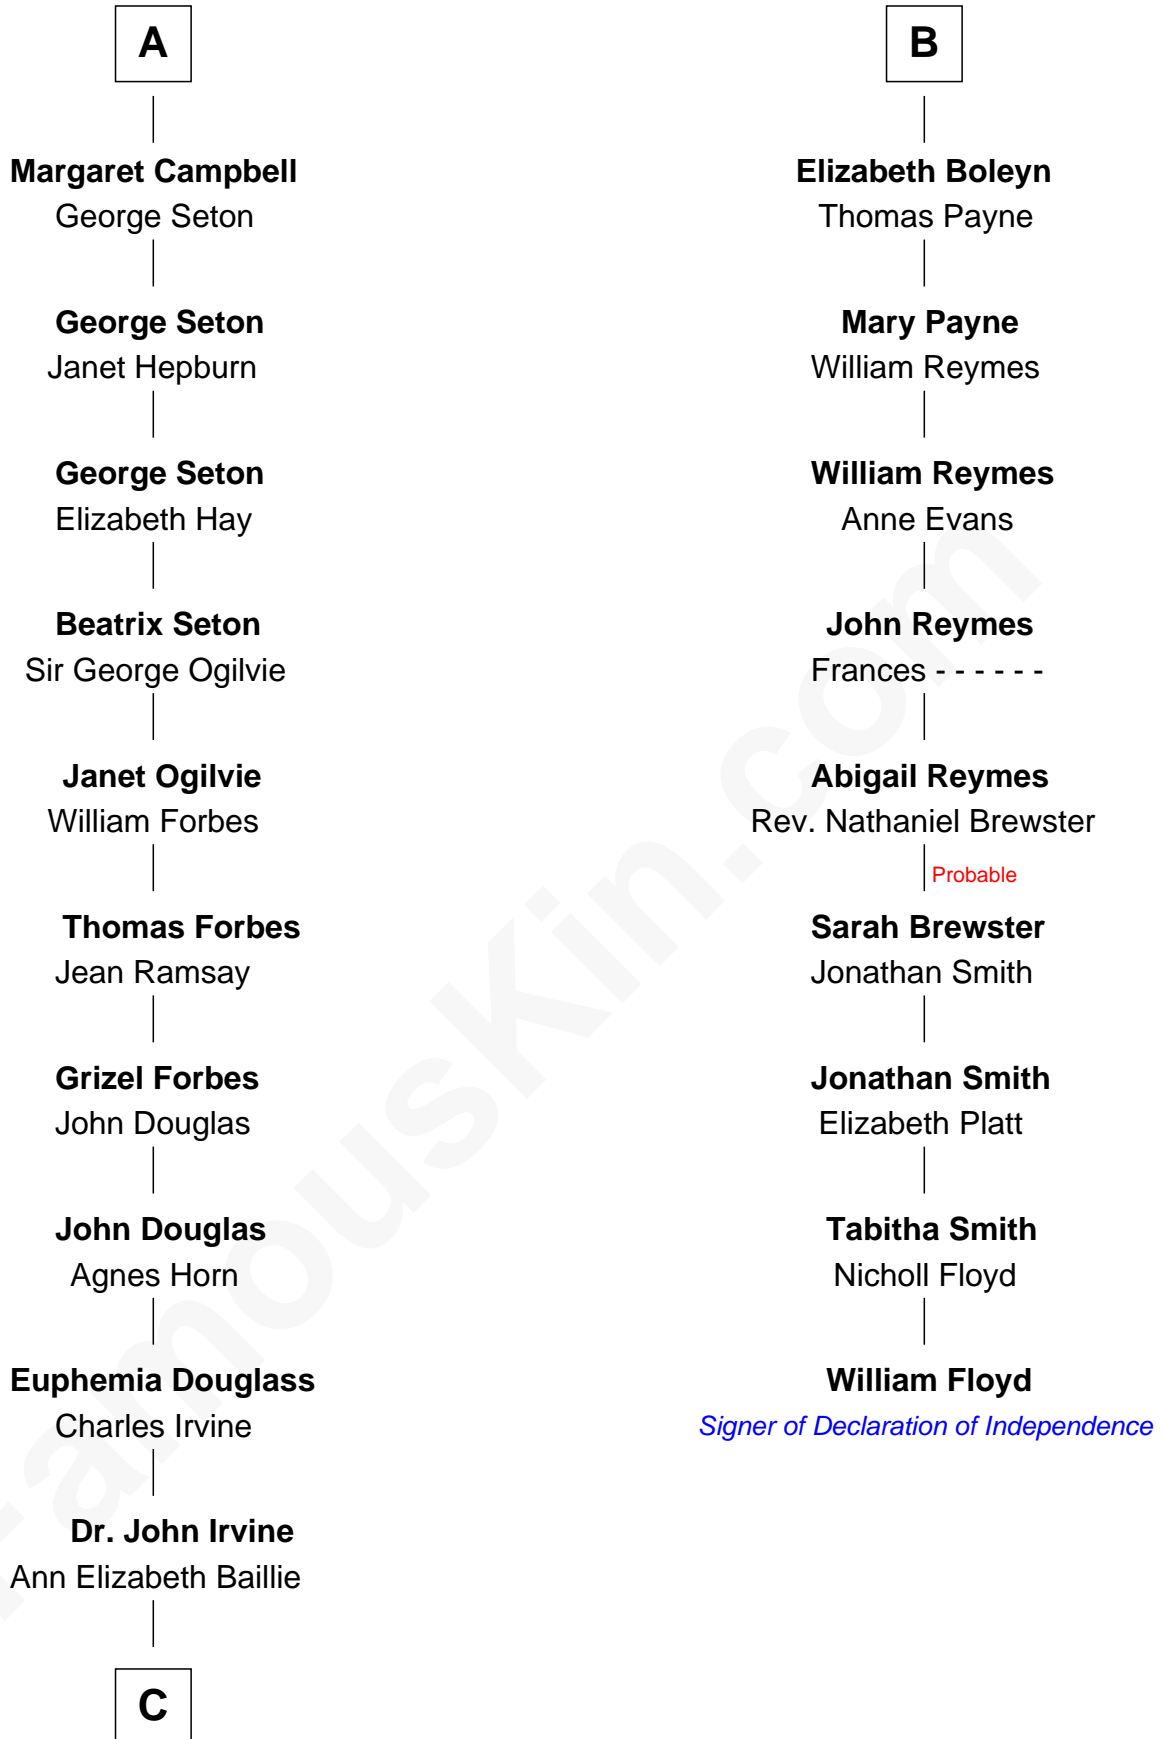

FamousKin.com
Relationship Chart of
Theodore Roosevelt
26th U.S. President

15th cousin 5 times removed of

William Floyd
Signer of the Declaration of Independence

C

Anne Irvine
James Bulloch

James Stephens Bulloch
Martha Stewart

Martha Bulloch
Theodore Roosevelt

Theodore Roosevelt
26th U.S. President

FamousKin.com