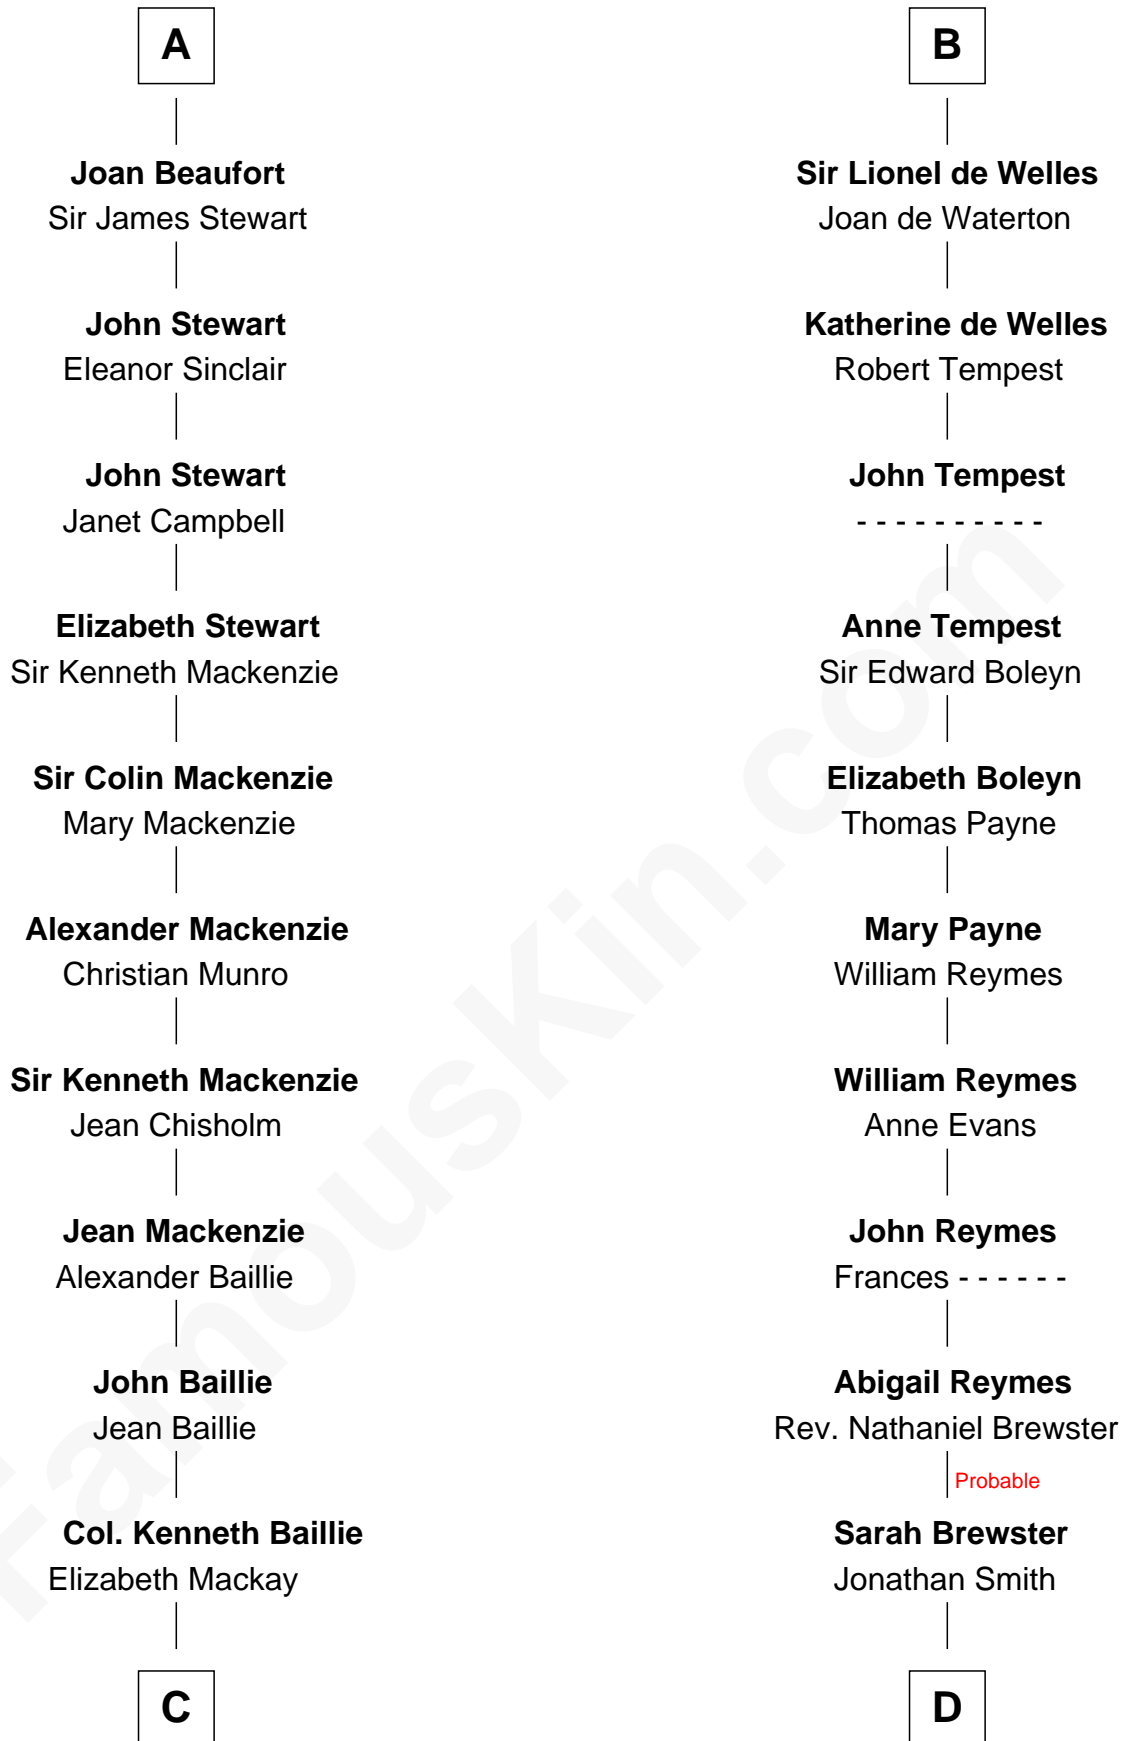

FamousKin.com
Relationship Chart of
Theodore Roosevelt
26th U.S. President

19th cousin 2 times removed of

William Floyd
Signer of the Declaration of Independence

Sir William Longespee
 Ela of Salisbury

Stephen Longespee
 Emmeline de Ridelisford

A

William Longespee
 Idoine de Camville

Ela Longespee
 Sir James de Audley

Sir Hugh I de Audley
 Iseult de Mortimer

Alice de Audley
 Sir Ralph de Greystoke

Sir William de Greystoke
 Joan FitzHenry

Sir Ralph de Greystoke
 Katherine de Clifford

Maud de Greystoke
 Eudo de Welles

B

C

Ann Elizabeth Baillie

Dr. John Irvine

Anne Irvine

James Bulloch

James Stephens Bulloch

Martha Stewart

Martha Bulloch

Theodore Roosevelt

Theodore Roosevelt

26th U.S. President

D

Jonathan Smith

Elizabeth Platt