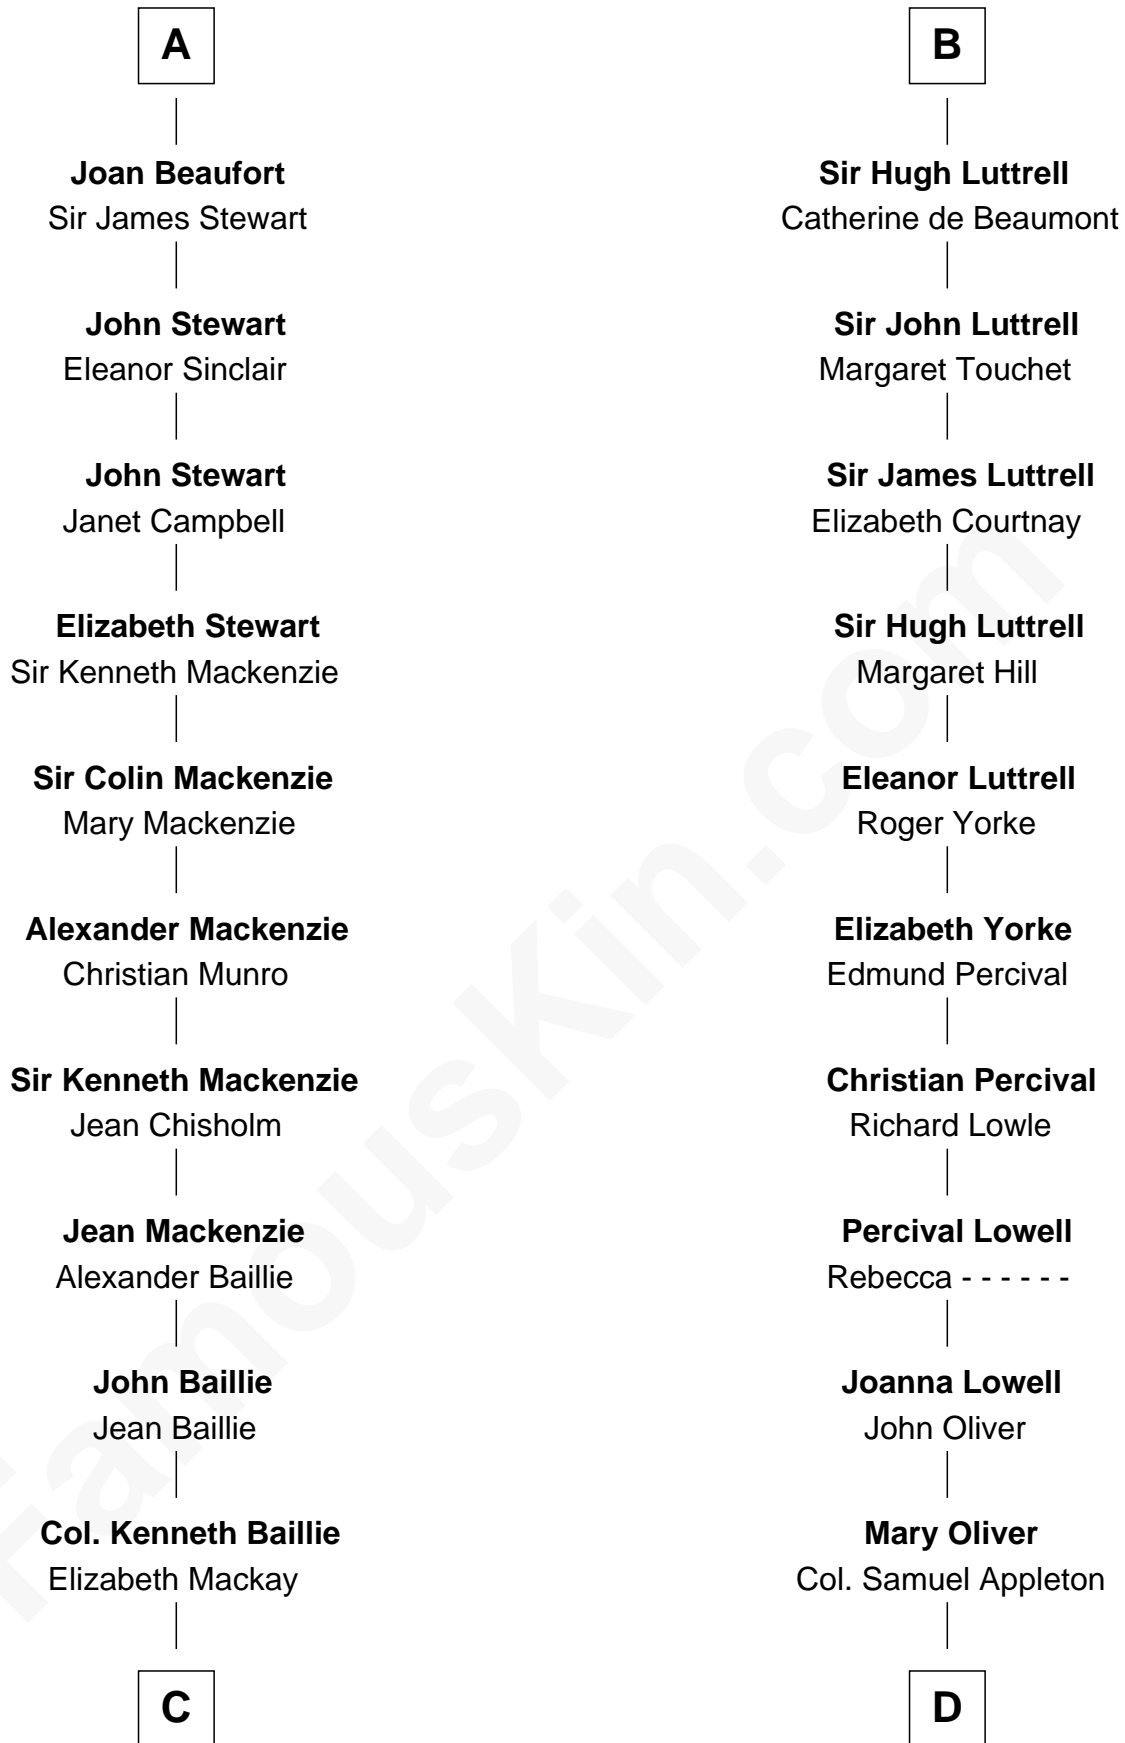

FamousKin.com
Relationship Chart of
Theodore Roosevelt
26th U.S. President

19th cousin 2 times removed of
General William Whipple
Signer of the Declaration of Independence

C

Ann Elizabeth Baillie

Dr. John Irvine

Anne Irvine

James Bulloch

James Stephens Bulloch

Martha Stewart

Martha Bulloch

Theodore Roosevelt

Theodore Roosevelt

26th U.S. President