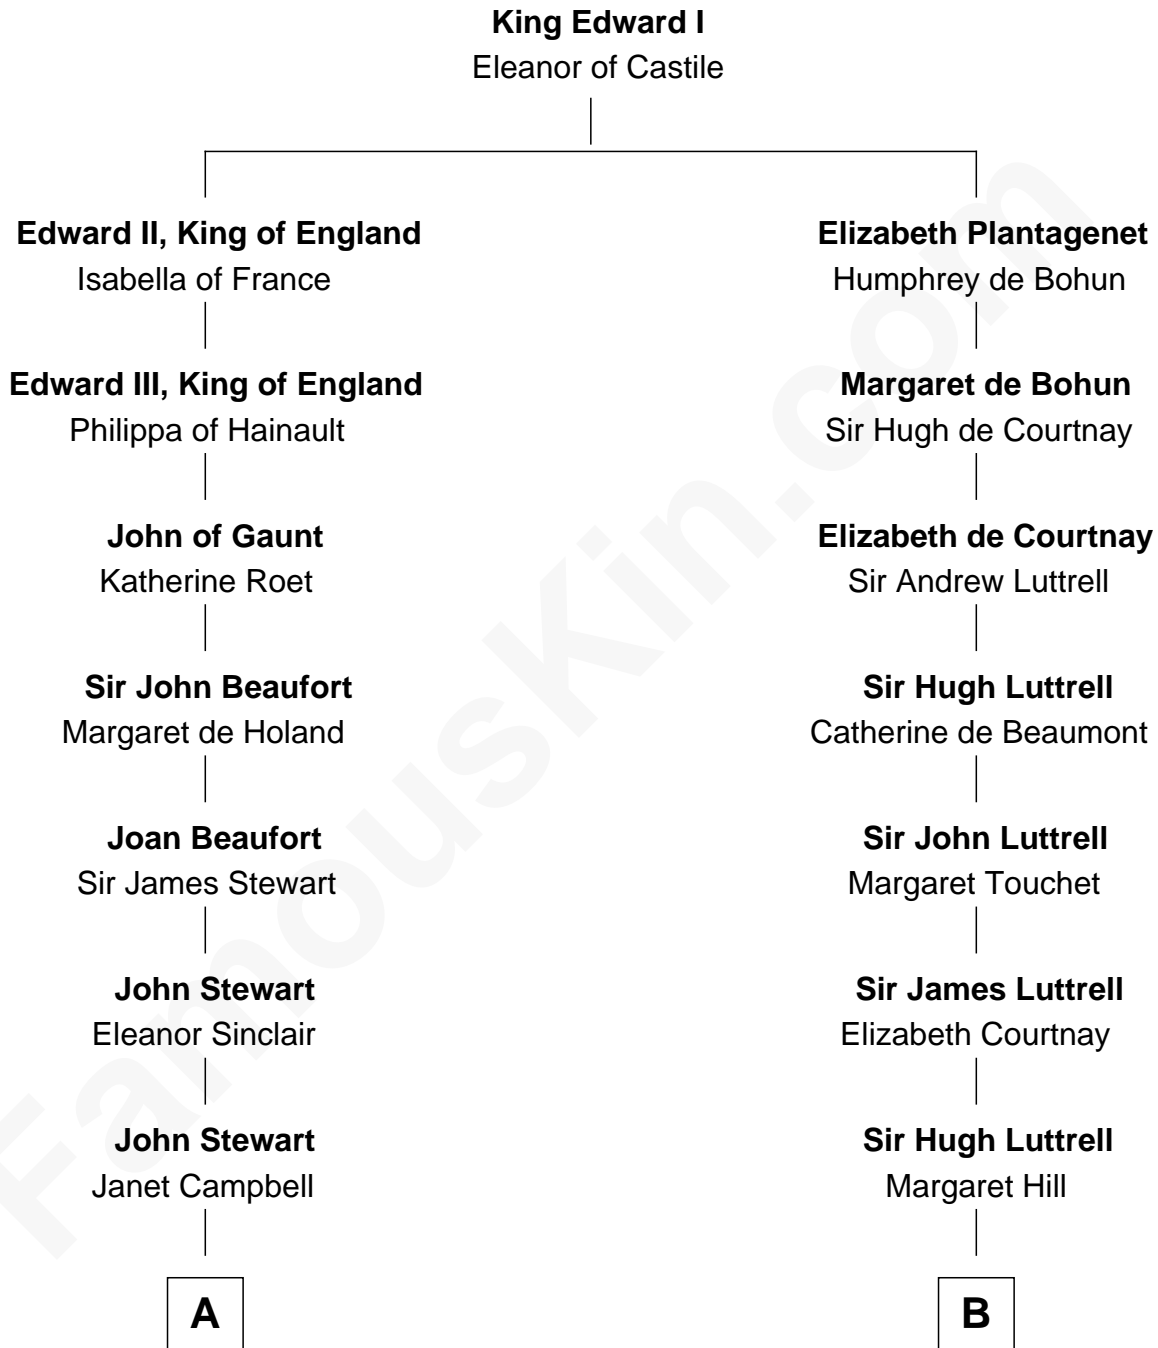

FamousKin.com
Relationship Chart of
Theodore Roosevelt
26th U.S. President

15th cousin 3 times removed of
General William Whipple
Signer of the Declaration of Independence

C

—
Martha Bulloch
Theodore Roosevelt

—
Theodore Roosevelt
26th U.S. President

FamousKin.com