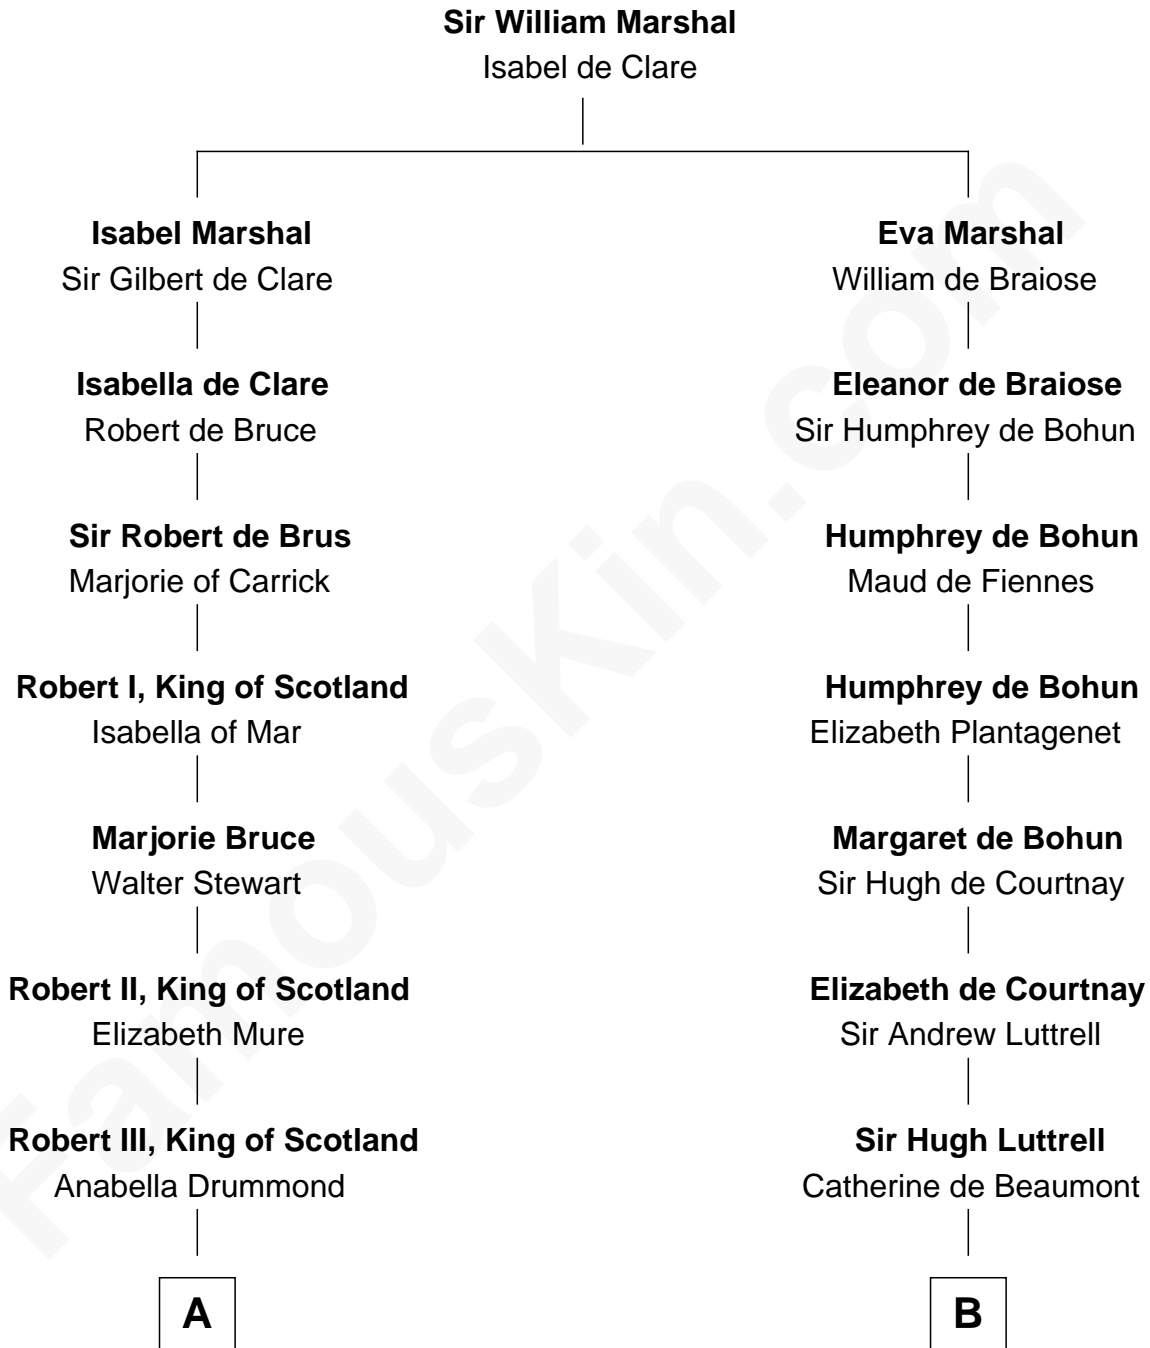

FamousKin.com
Relationship Chart of
Theodore Roosevelt
26th U.S. President

18th cousin 3 times removed of
General William Whipple
Signer of the Declaration of Independence

C

Dr. John Irvine
Ann Elizabeth Baillie

Anne Irvine
James Bulloch

James Stephens Bulloch
Martha Stewart

Martha Bulloch
Theodore Roosevelt

Theodore Roosevelt
26th U.S. President

D

William Whipple
Mary Cutts

General William Whipple
Signer of Declaration of Independence