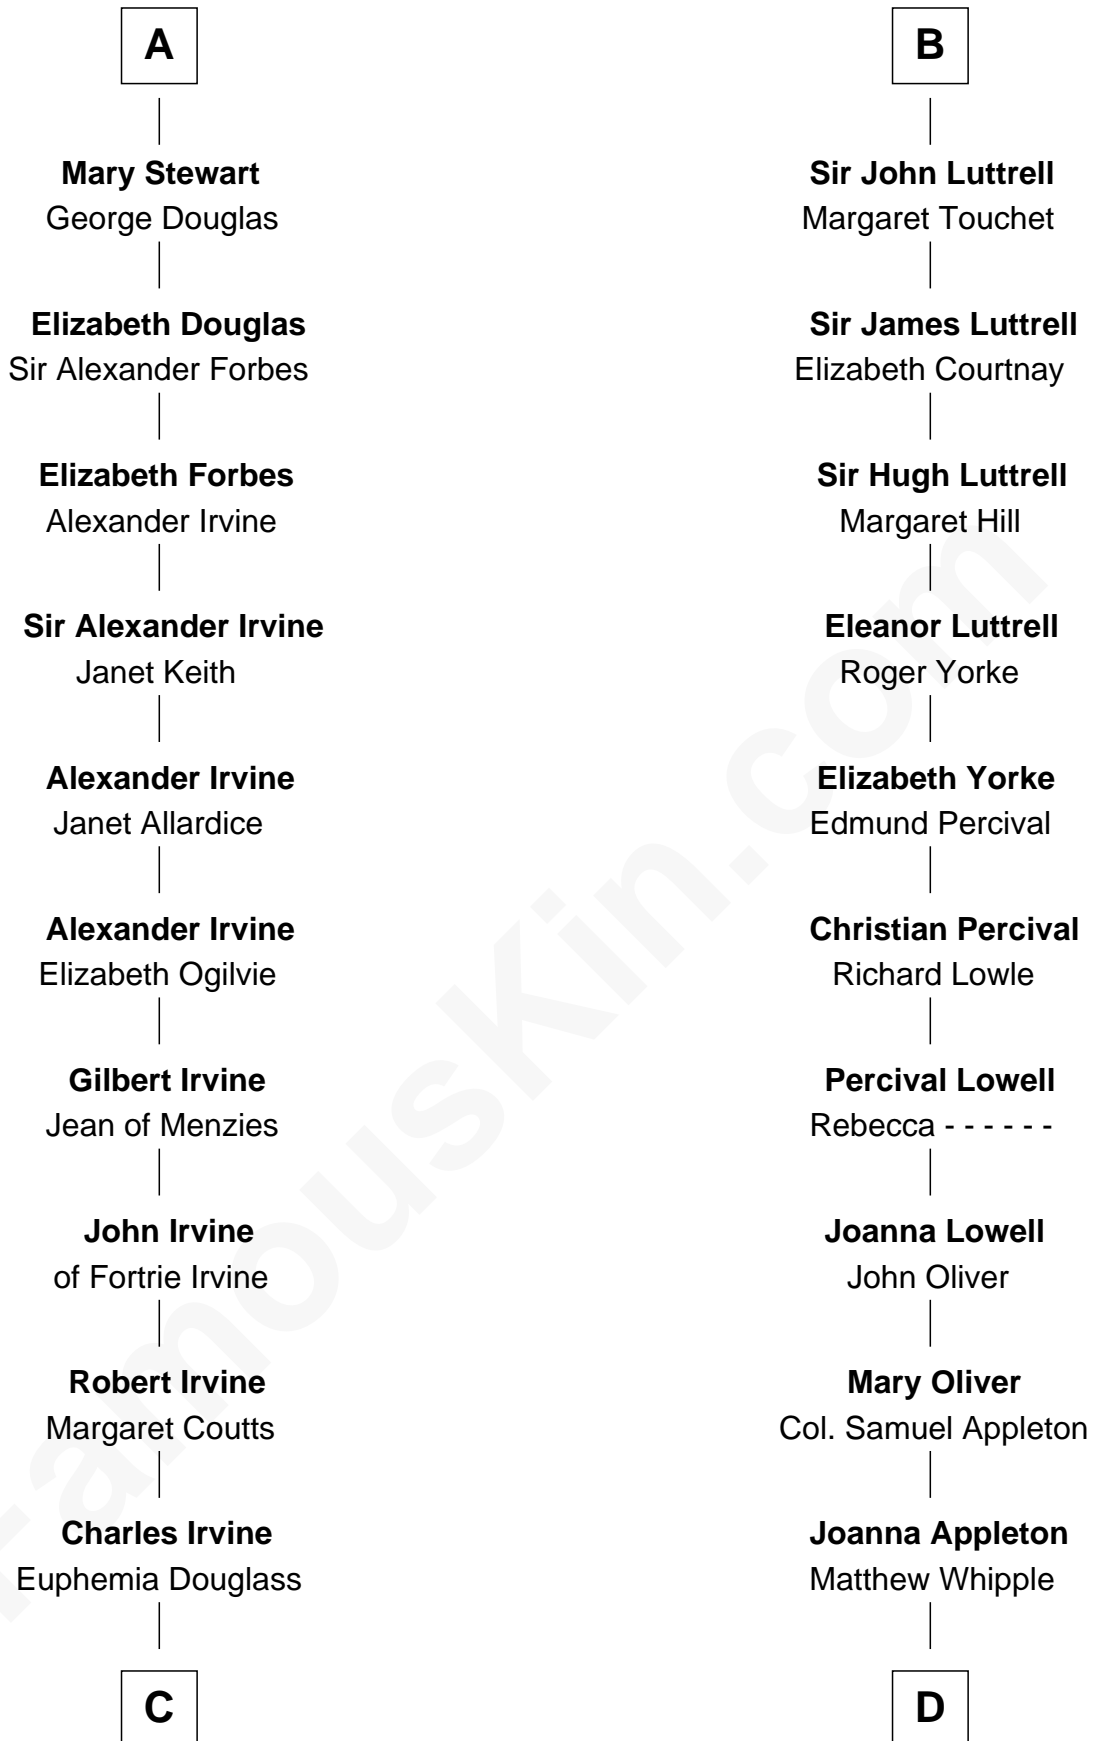

FamousKin.com
Relationship Chart of
Theodore Roosevelt
26th U.S. President

18th cousin 3 times removed of
General William Whipple
Signer of the Declaration of Independence

C

Dr. John Irvine
Ann Elizabeth Baillie

Anne Irvine
James Bulloch

James Stephens Bulloch
Martha Stewart

Martha Bulloch
Theodore Roosevelt

Theodore Roosevelt
26th U.S. President

D

William Whipple
Mary Cutts

General William Whipple
Signer of Declaration of Independence