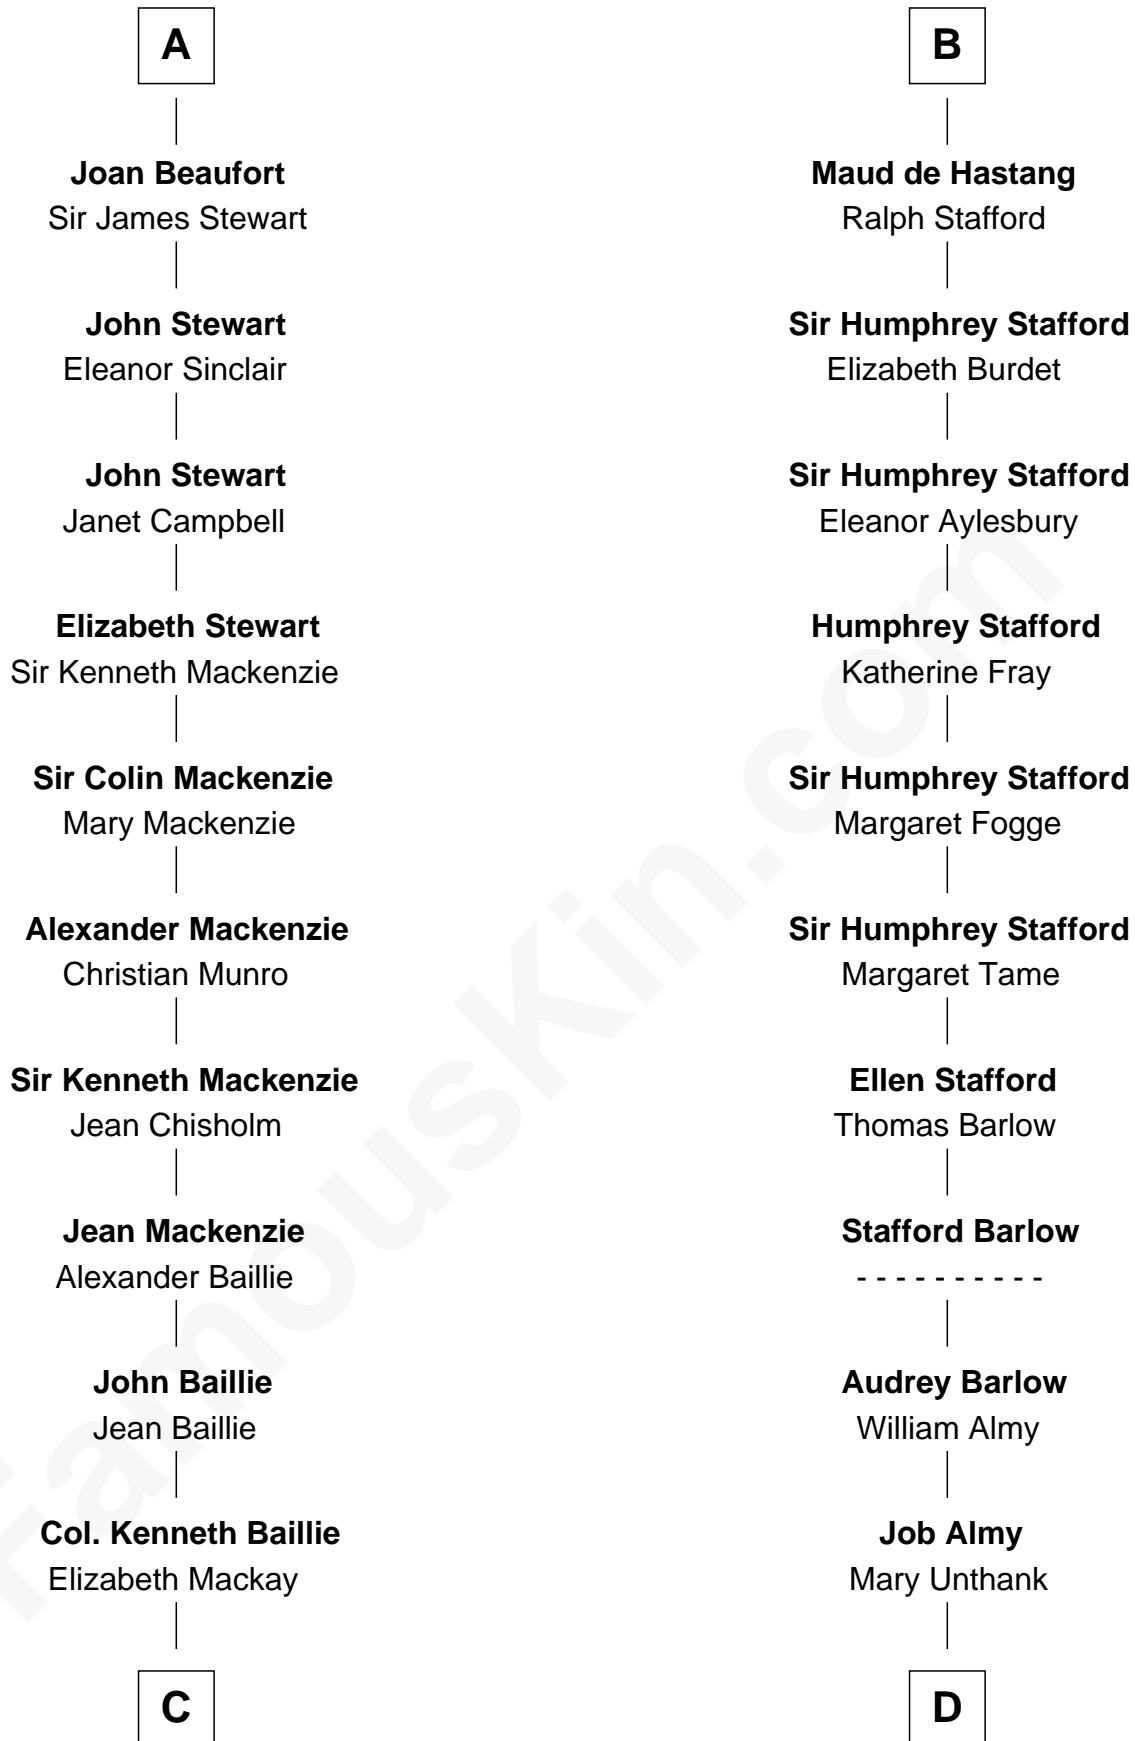

FamousKin.com
Relationship Chart of
Theodore Roosevelt
26th U.S. President

20th cousin 1 time removed of

Robert Townsend

Member of the Culper Spy Ring during the American Revolution

C

Ann Elizabeth Baillie

Dr. John Irvine

Anne Irvine

James Bulloch

James Stephens Bulloch

Martha Stewart

Martha Bulloch

Theodore Roosevelt

Theodore Roosevelt

26th U.S. President

D

Audrey Almy

James Townsend

Jacob Townsend

Phoebe Seaman

Samuel Townsend

Sarah Stoddard