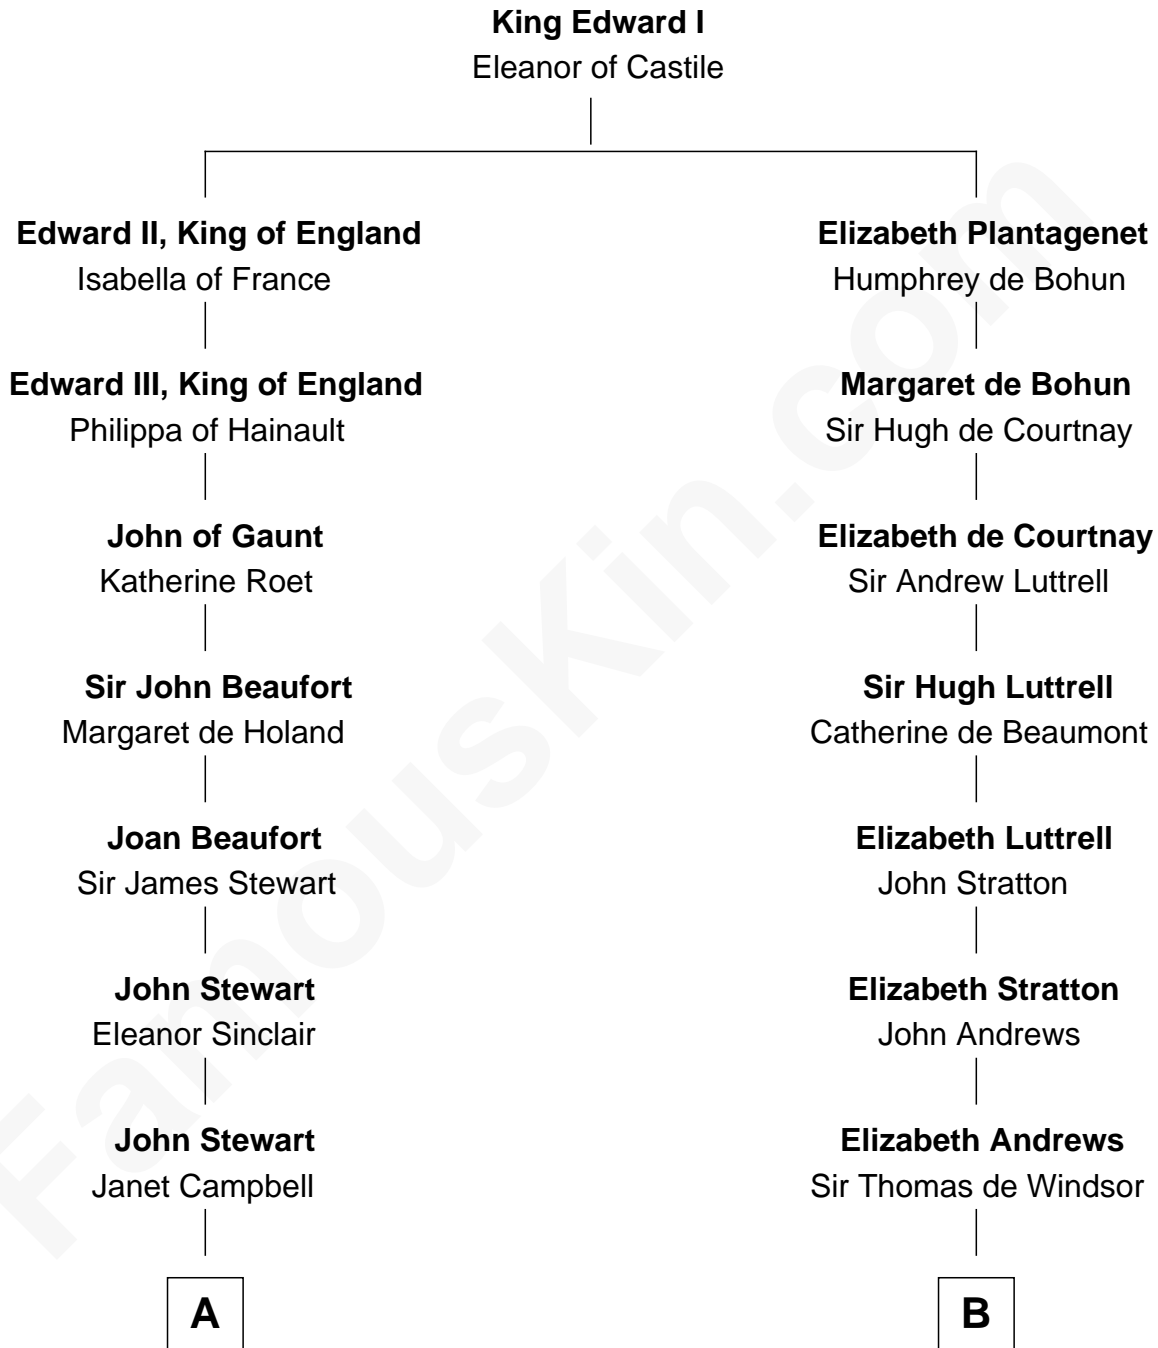

FamousKin.com
Relationship Chart of
Theodore Roosevelt
26th U.S. President

14th cousin 4 times removed of

Caleb Brewster

Member of the Culper Spy Ring during the American Revolution

C

—
Martha Bulloch
Theodore Roosevelt

—
Theodore Roosevelt
26th U.S. President

FamousKin.com