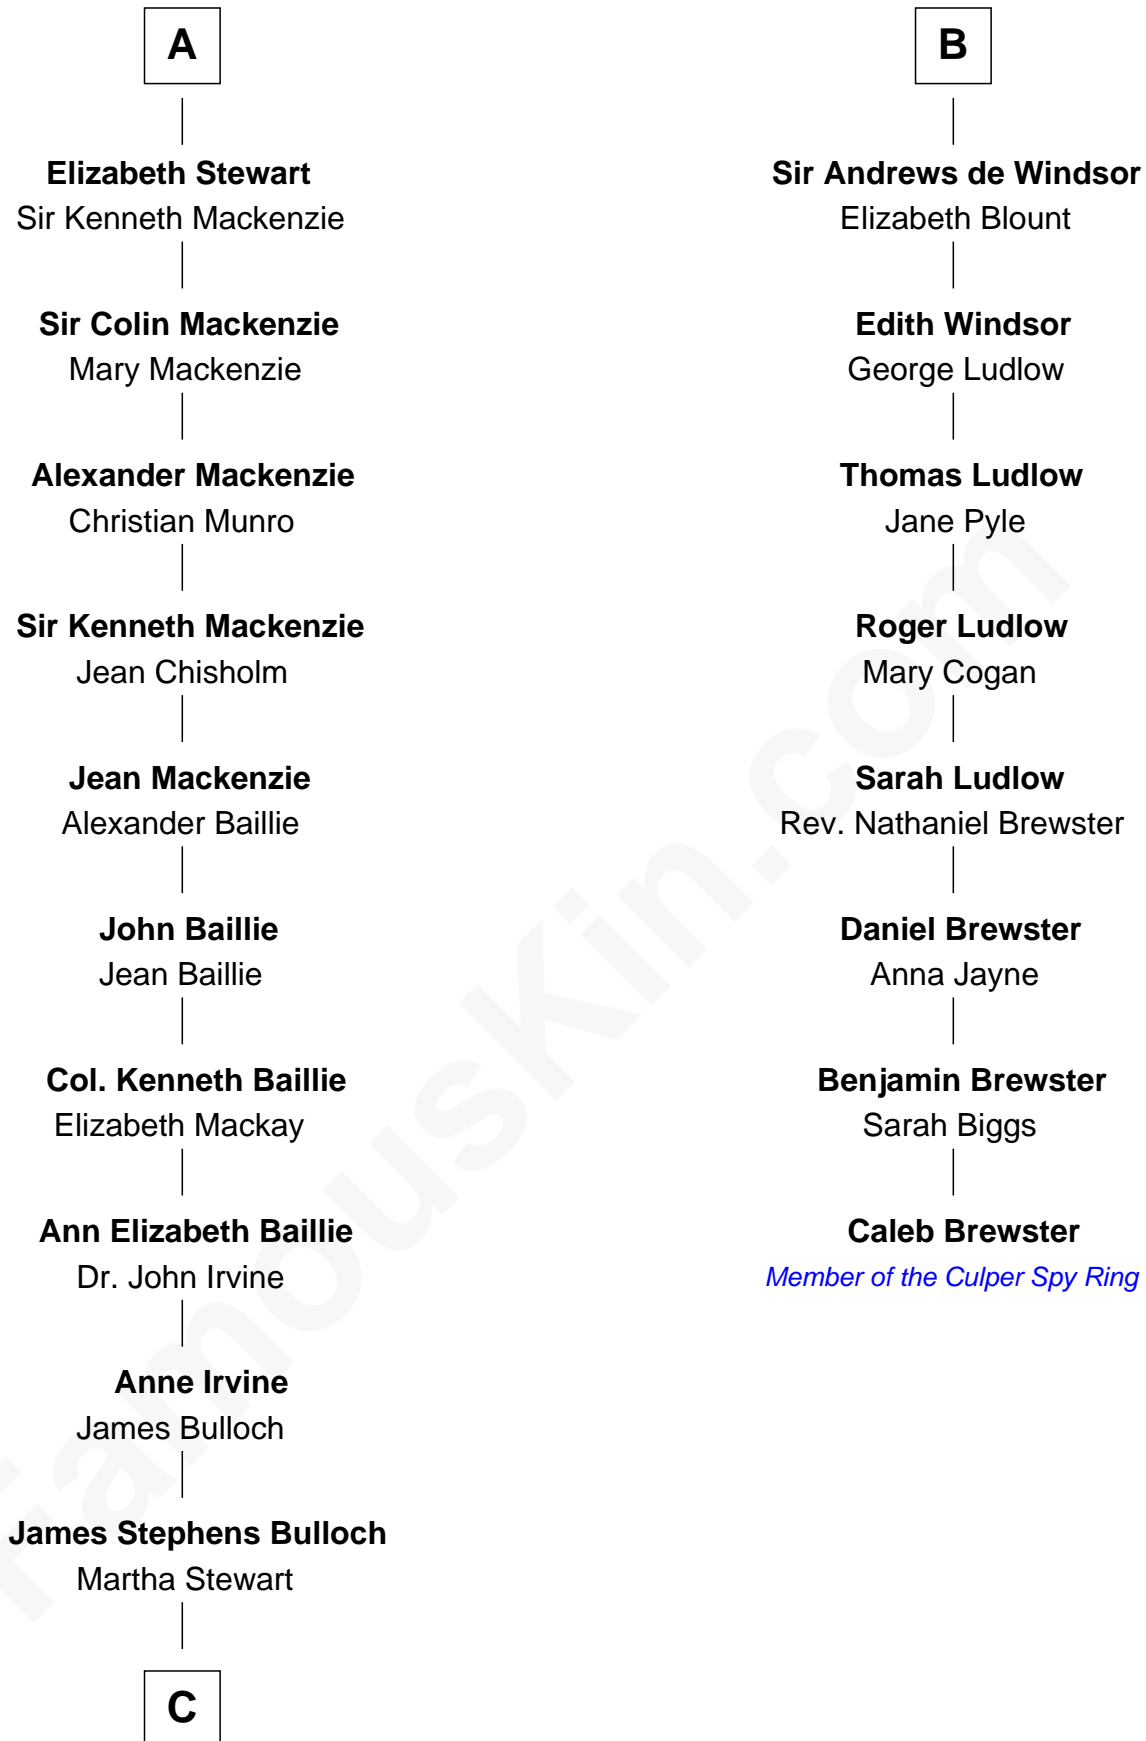

FamousKin.com
Relationship Chart of
Theodore Roosevelt
26th U.S. President

14th cousin 4 times removed of

Caleb Brewster

Member of the Culper Spy Ring during the American Revolution

C

—
Martha Bulloch
Theodore Roosevelt

—
Theodore Roosevelt
26th U.S. President

FamousKin.com