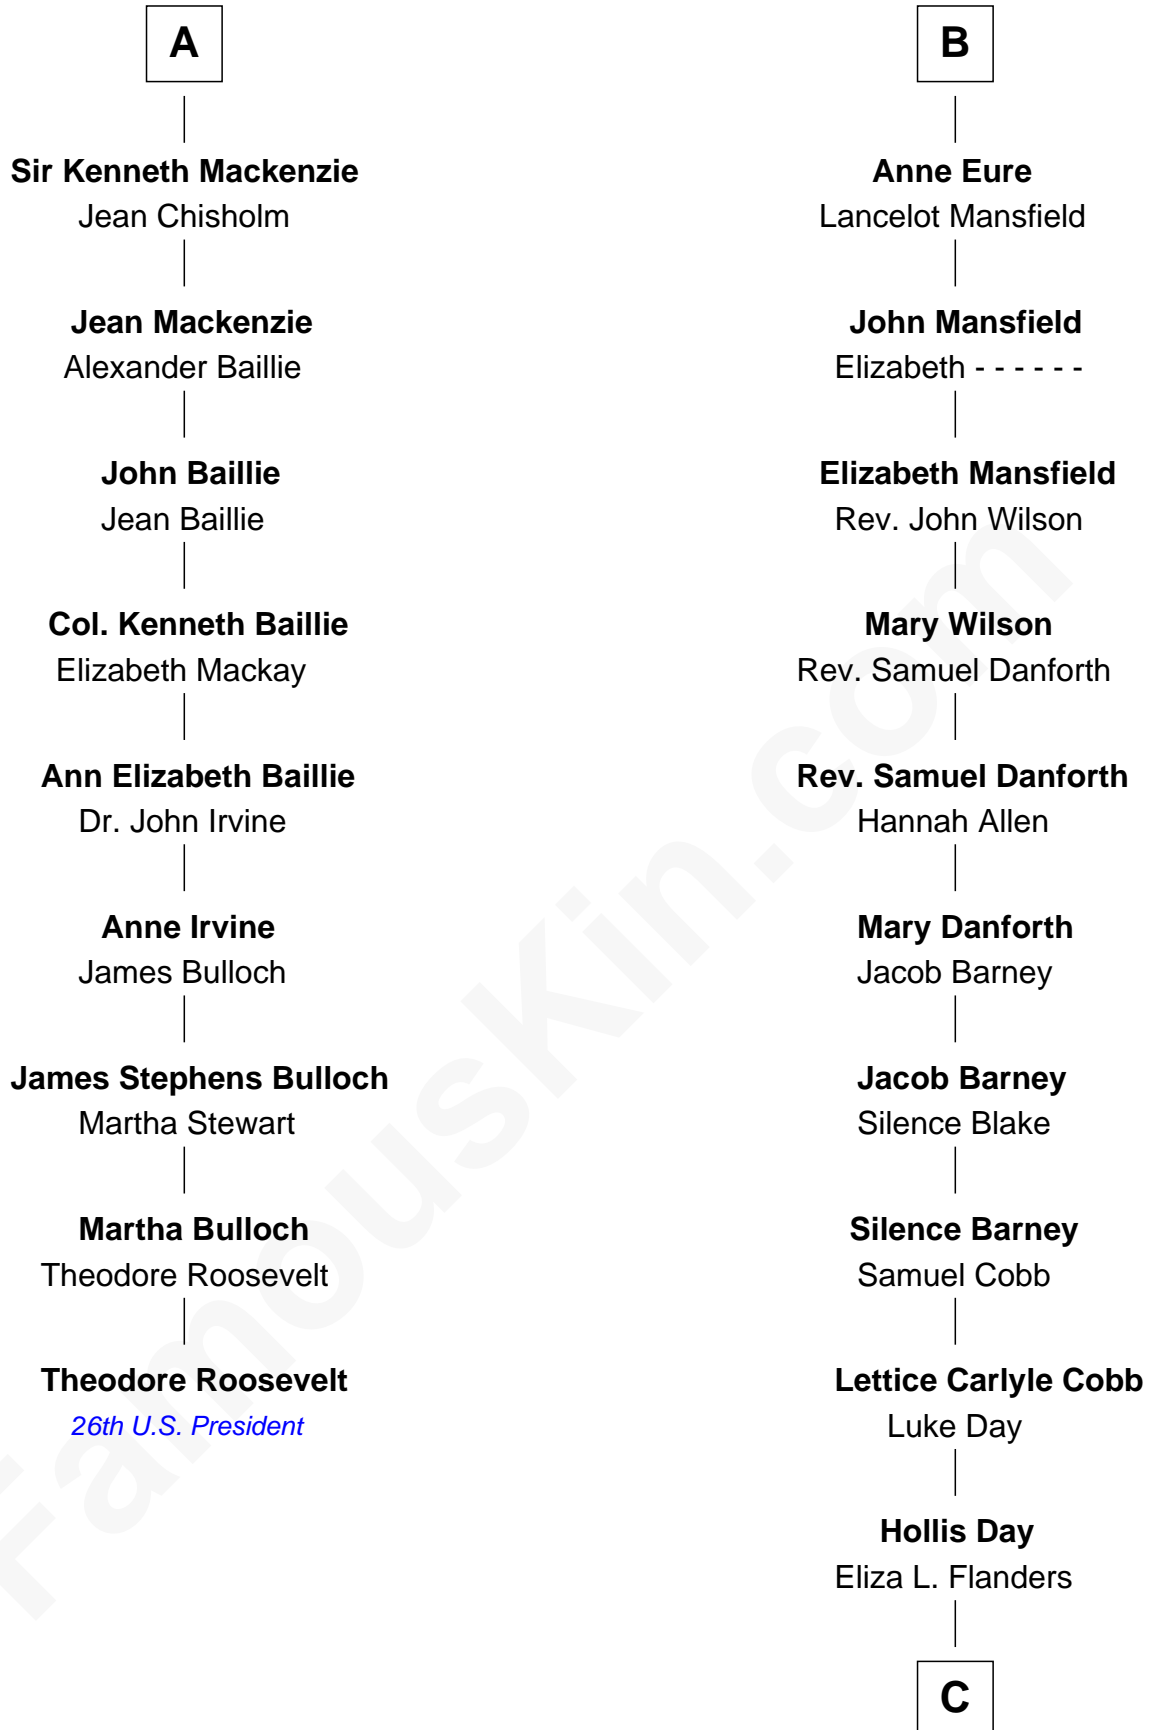

**FamousKin.com**  
**Relationship Chart of**  
**Theodore Roosevelt**  
*26th U.S. President*

**15th cousin 4 times removed of**  
**Sandra Day O'Connor**  
*First Female U.S. Supreme Court Justice*

**C**

Henry Clay Day  
Alice Edith Hilton

Henry R. Day  
Ada Mae Wilkey

Sandra Day O'Connor  
*U.S. Supreme Court Justice*

FamousKin.com