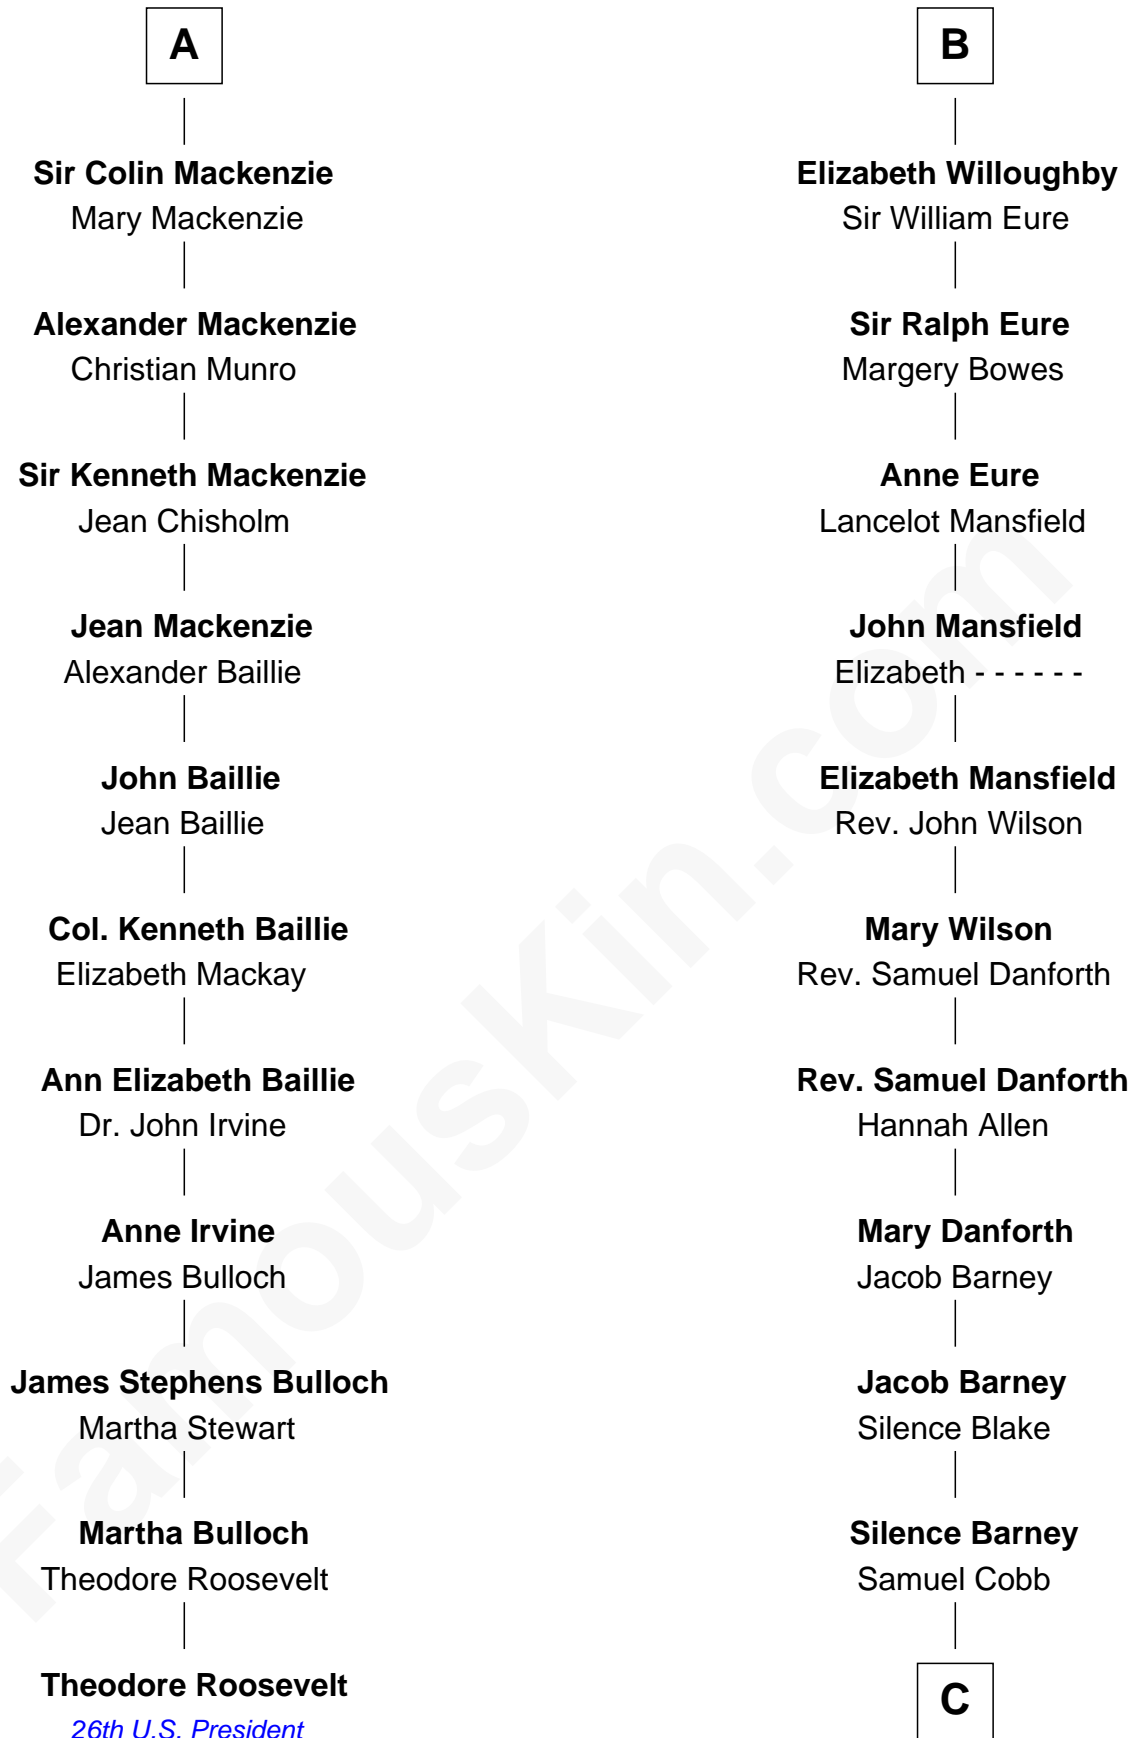

FamousKin.com
Relationship Chart of
Theodore Roosevelt
26th U.S. President

17th cousin 4 times removed of
Sandra Day O'Connor
First Female U.S. Supreme Court Justice

C

—
Lettice Carlyle Cobb

Luke Day
—

Hollis Day

Eliza L. Flanders
—

Henry Clay Day

Alice Edith Hilton
—

Henry R. Day

Ada Mae Wilkey
—

Sandra Day O'Connor

U.S. Supreme Court Justice