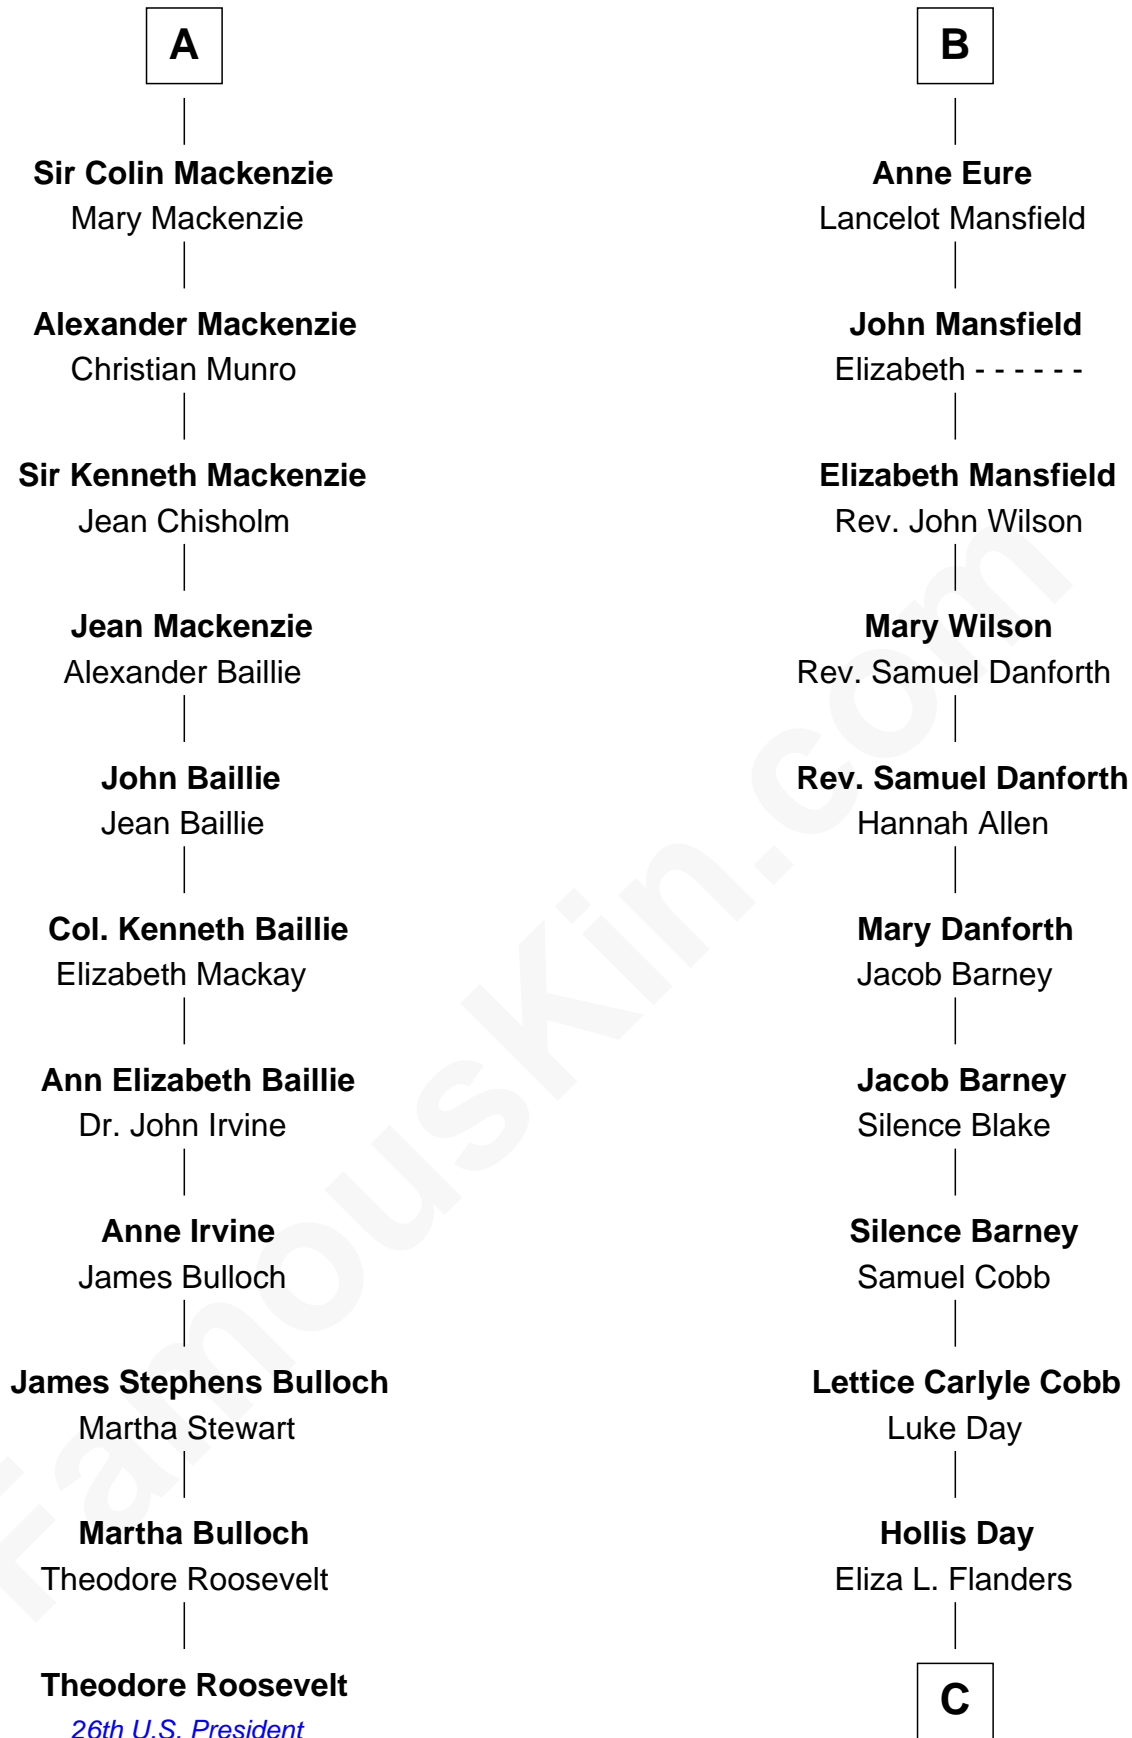

FamousKin.com
Relationship Chart of
Theodore Roosevelt
26th U.S. President

17th cousin 2 times removed of
Sandra Day O'Connor
First Female U.S. Supreme Court Justice

C

Henry Clay Day
Alice Edith Hilton

Henry R. Day
Ada Mae Wilkey

Sandra Day O'Connor
U.S. Supreme Court Justice

FamousKin.com