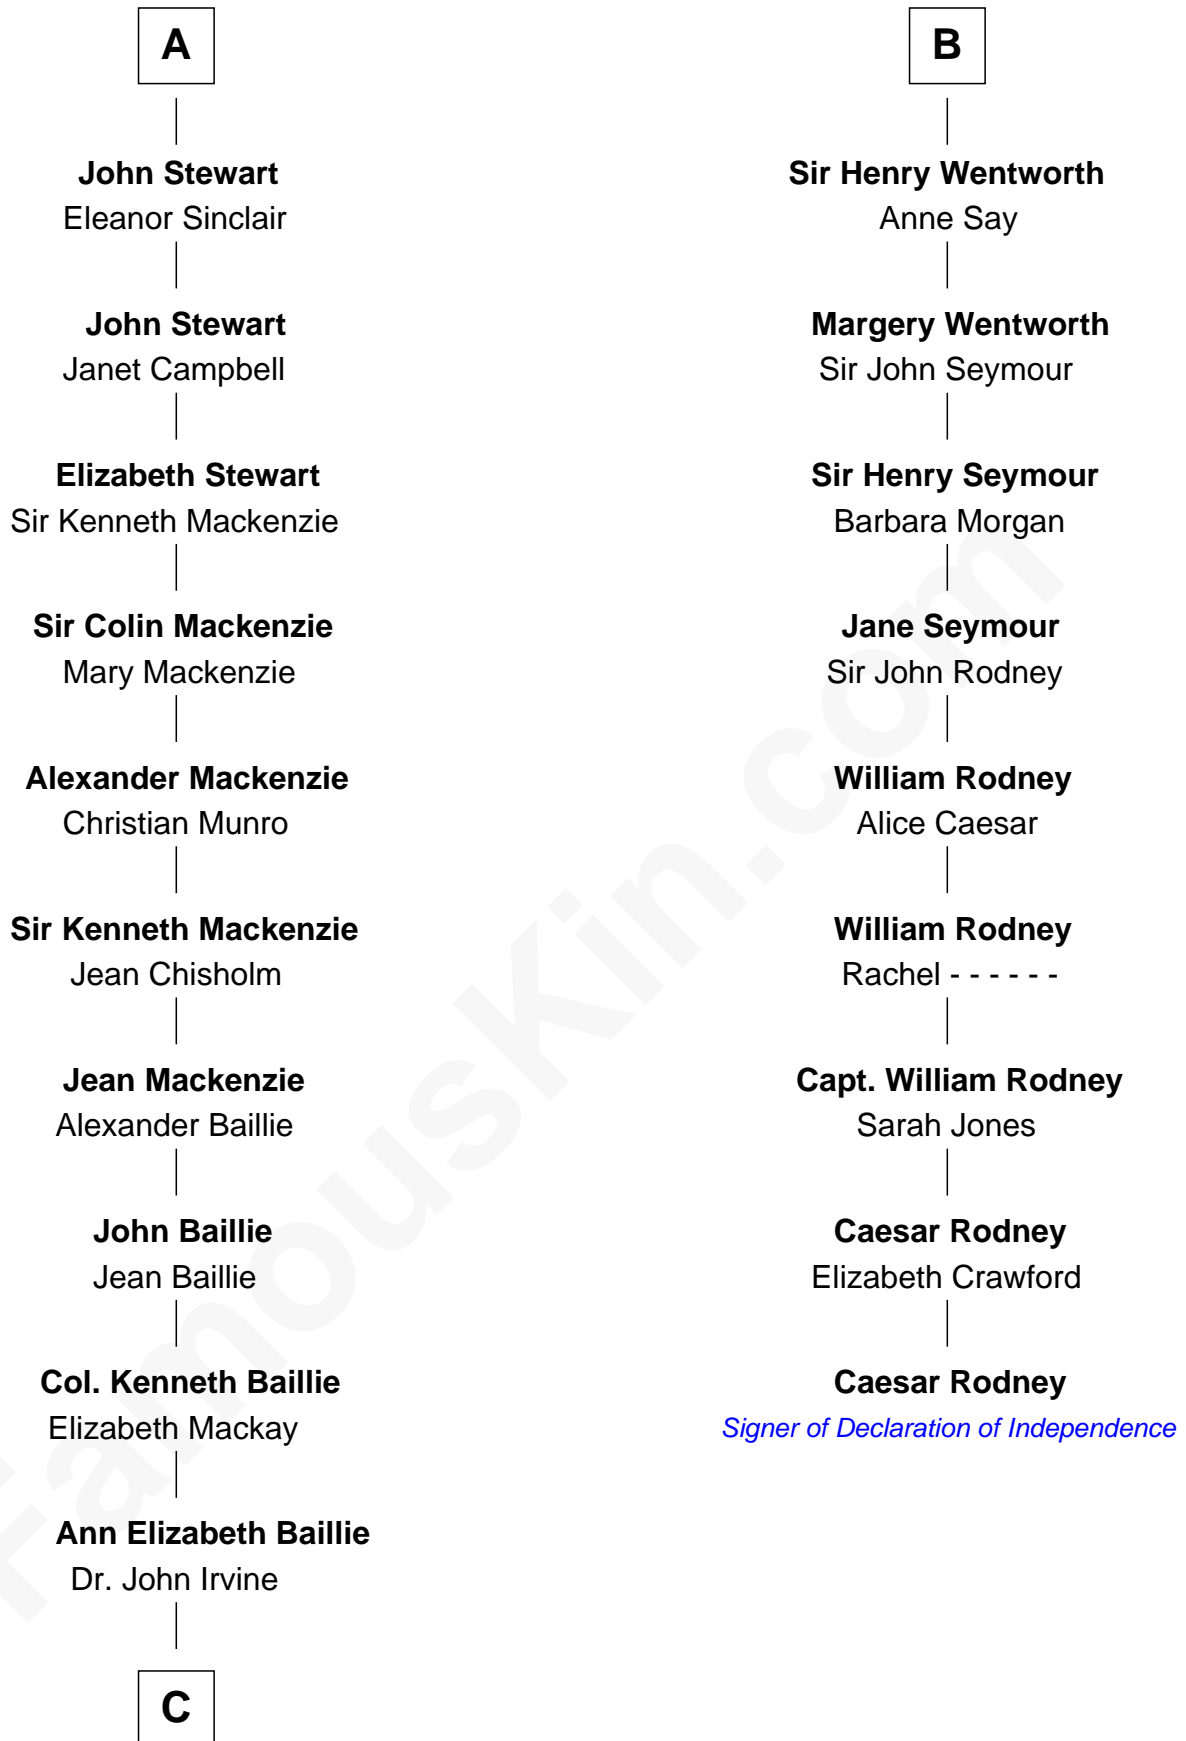

**FamousKin.com**  
**Relationship Chart of**  
**Theodore Roosevelt**  
*26th U.S. President*

15th cousin 5 times removed of

**Caesar Rodney**  
*Signer of the Declaration of Independence*

**C**

—  
**Anne Irvine**  
James Bulloch

—  
**James Stephens Bulloch**  
Martha Stewart

—  
**Martha Bulloch**  
Theodore Roosevelt

—  
**Theodore Roosevelt**  
*26th U.S. President*

FamousKin.com