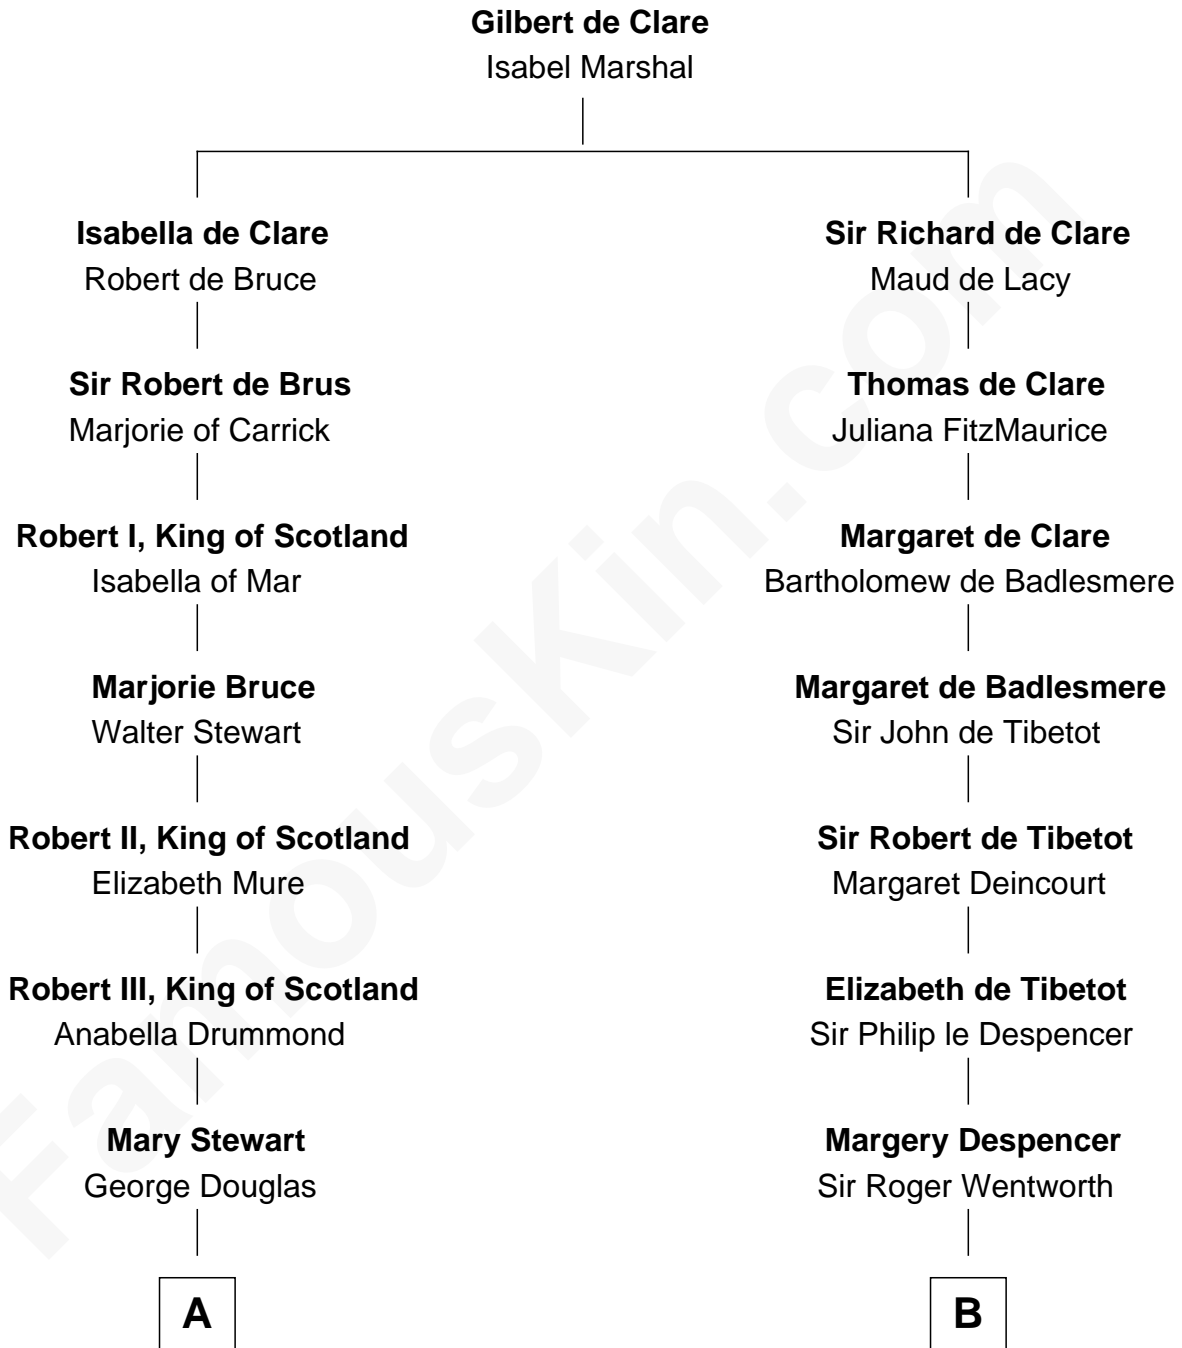

**FamousKin.com**  
**Relationship Chart of**  
**Theodore Roosevelt**  
*26th U.S. President*

16th cousin 4 times removed of

**Caesar Rodney**  
*Signer of the Declaration of Independence*

**A**

**Elizabeth Douglas**  
Sir Alexander Forbes

**Elizabeth Forbes**  
Alexander Irvine

**Sir Alexander Irvine**  
Janet Keith

**Alexander Irvine**  
Janet Allardice

**Alexander Irvine**  
Elizabeth Ogilvie

**Gilbert Irvine**  
Jean of Menzies

**John Irvine**  
of Fortrie Irvine

**Margery Wentworth**  
Sir John Seymour

**Sir Henry Seymour**  
Barbara Morgan

**Jane Seymour**  
Sir John Rodney

**William Rodney**  
Alice Caesar

**William Rodney**  
Rachel - - - - -

**Capt. William Rodney**  
Sarah Jones