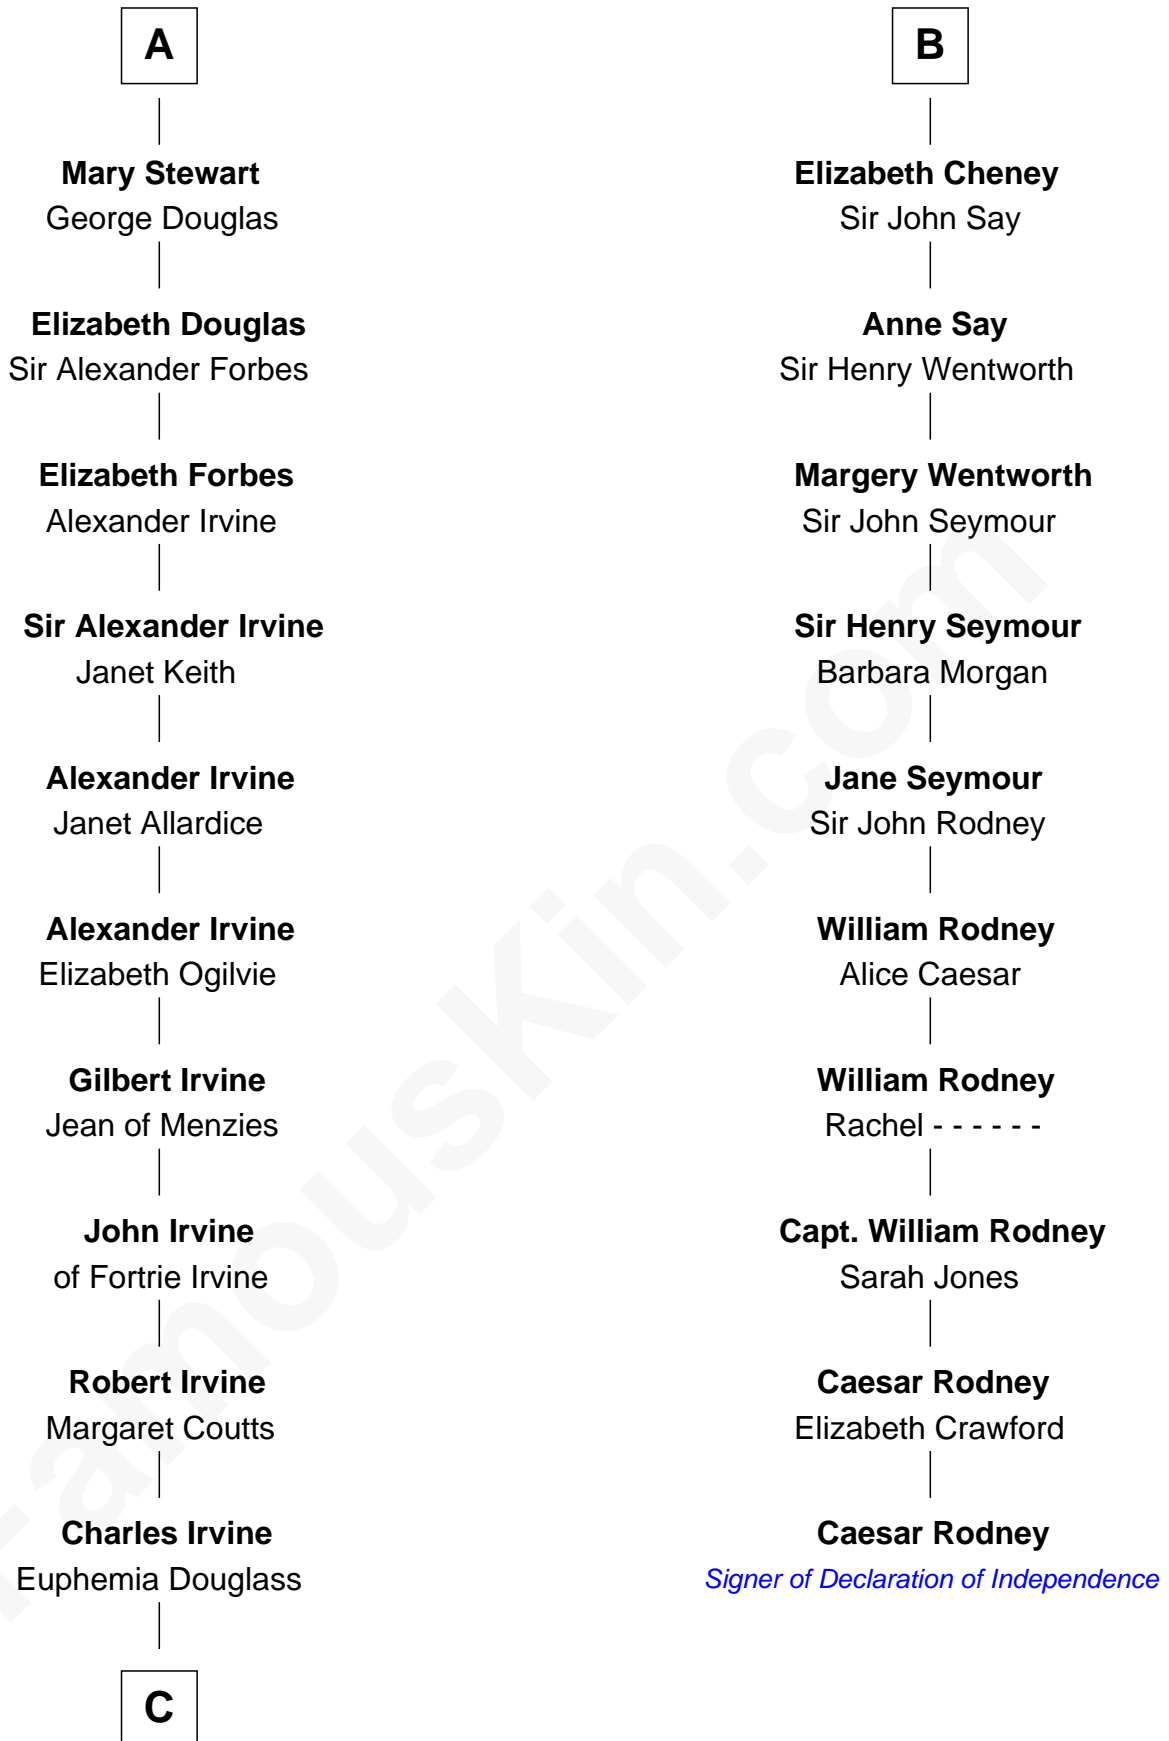

FamousKin.com
Relationship Chart of
Theodore Roosevelt
26th U.S. President

16th cousin 5 times removed of

Caesar Rodney
Signer of the Declaration of Independence

C

—
Dr. John Irvine
Ann Elizabeth Baillie

—
Anne Irvine
James Bulloch

—
James Stephens Bulloch
Martha Stewart

—
Martha Bulloch
Theodore Roosevelt

—
Theodore Roosevelt
26th U.S. President

FamousKin.com