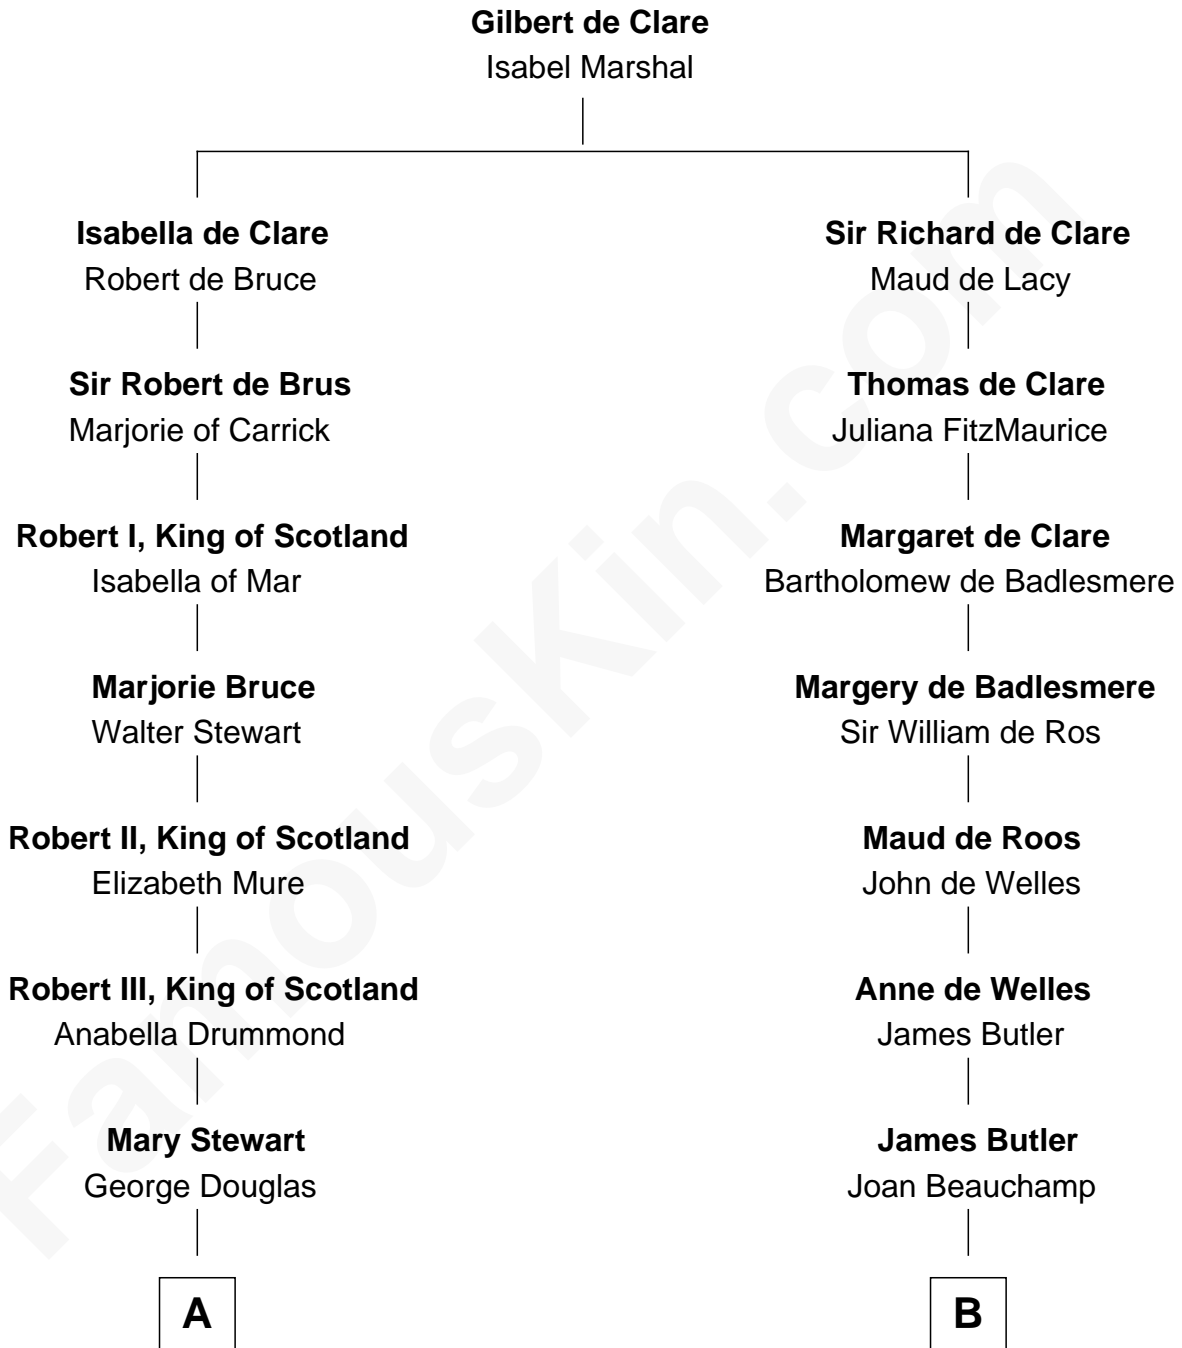

FamousKin.com
Relationship Chart of
Theodore Roosevelt
26th U.S. President

11th cousin 9 times removed of
Queen Elizabeth I
Queen of England

C

—
Anne Irvine
James Bulloch

—
James Stephens Bulloch
Martha Stewart

—
Martha Bulloch
Theodore Roosevelt

—
Theodore Roosevelt
26th U.S. President

FamousKin.com