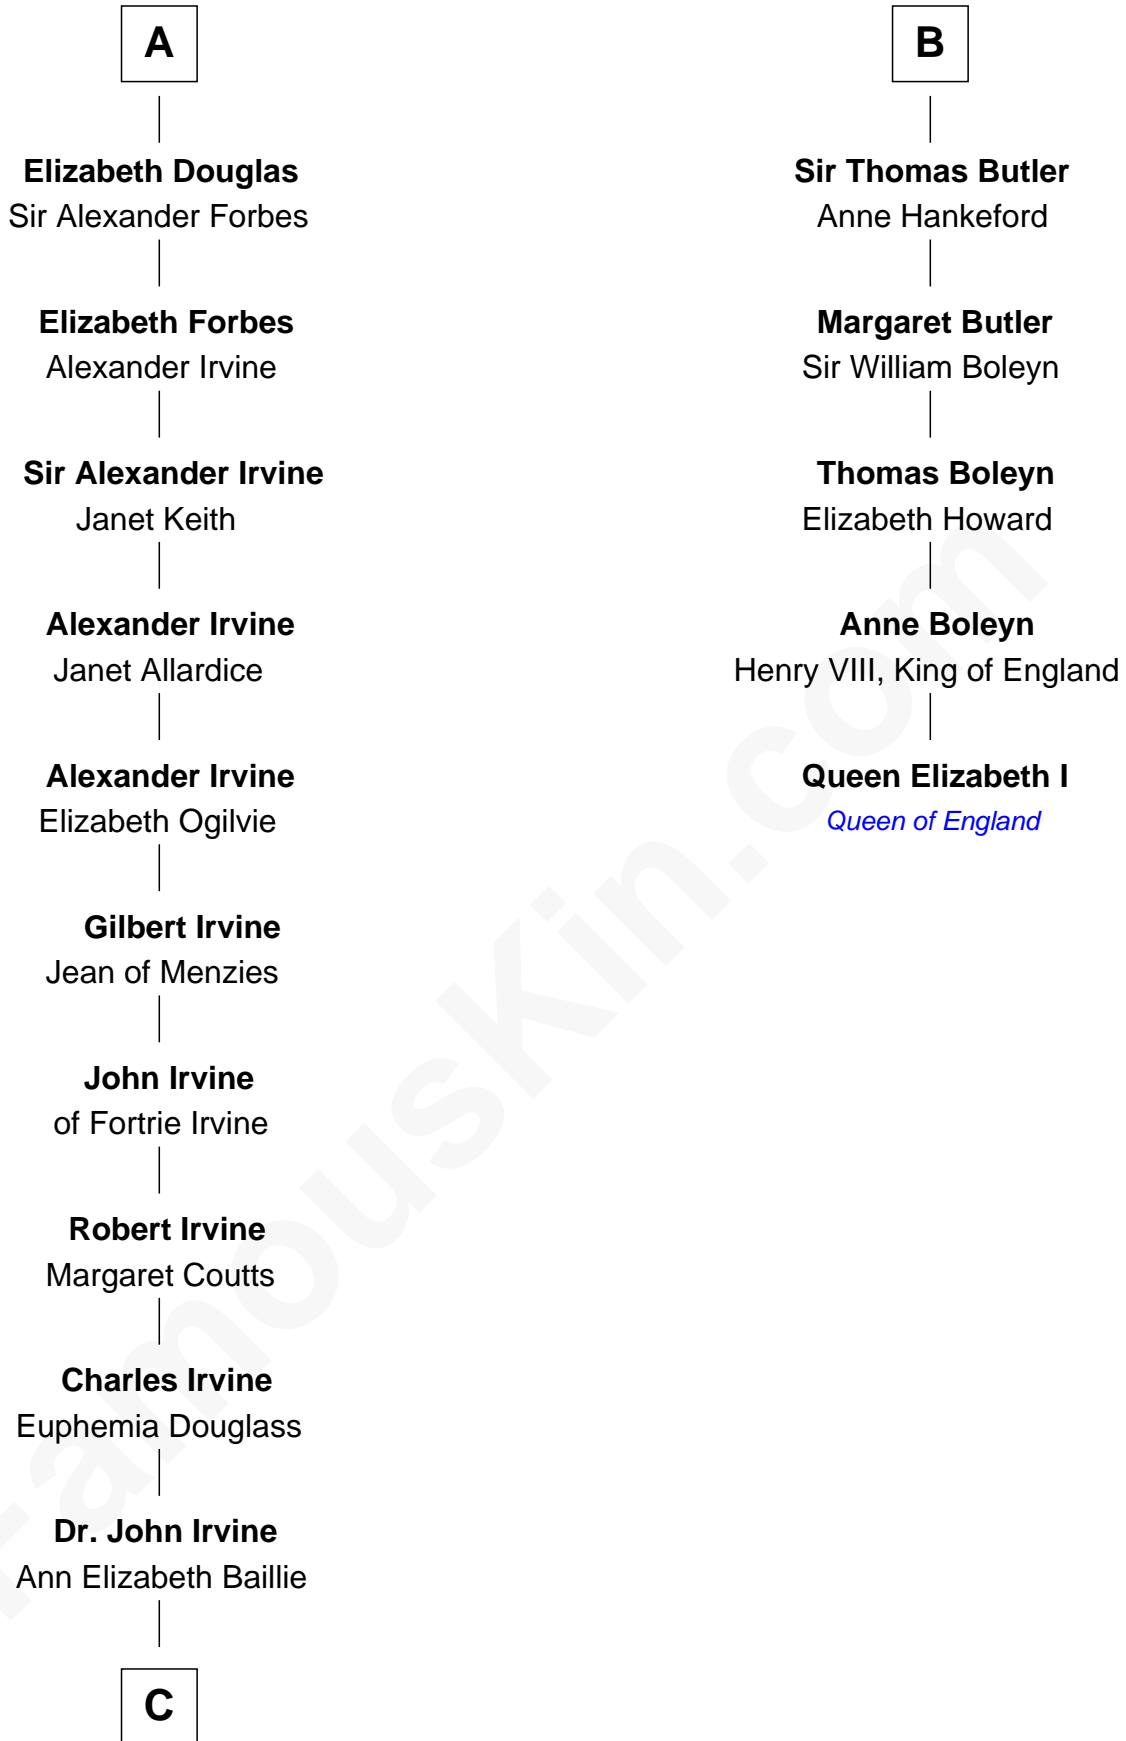

FamousKin.com
Relationship Chart of
Theodore Roosevelt
26th U.S. President

11th cousin 9 times removed of
Queen Elizabeth I
Queen of England

C

—
Anne Irvine
James Bulloch

—
James Stephens Bulloch
Martha Stewart

—
Martha Bulloch
Theodore Roosevelt

—
Theodore Roosevelt
26th U.S. President

FamousKin.com