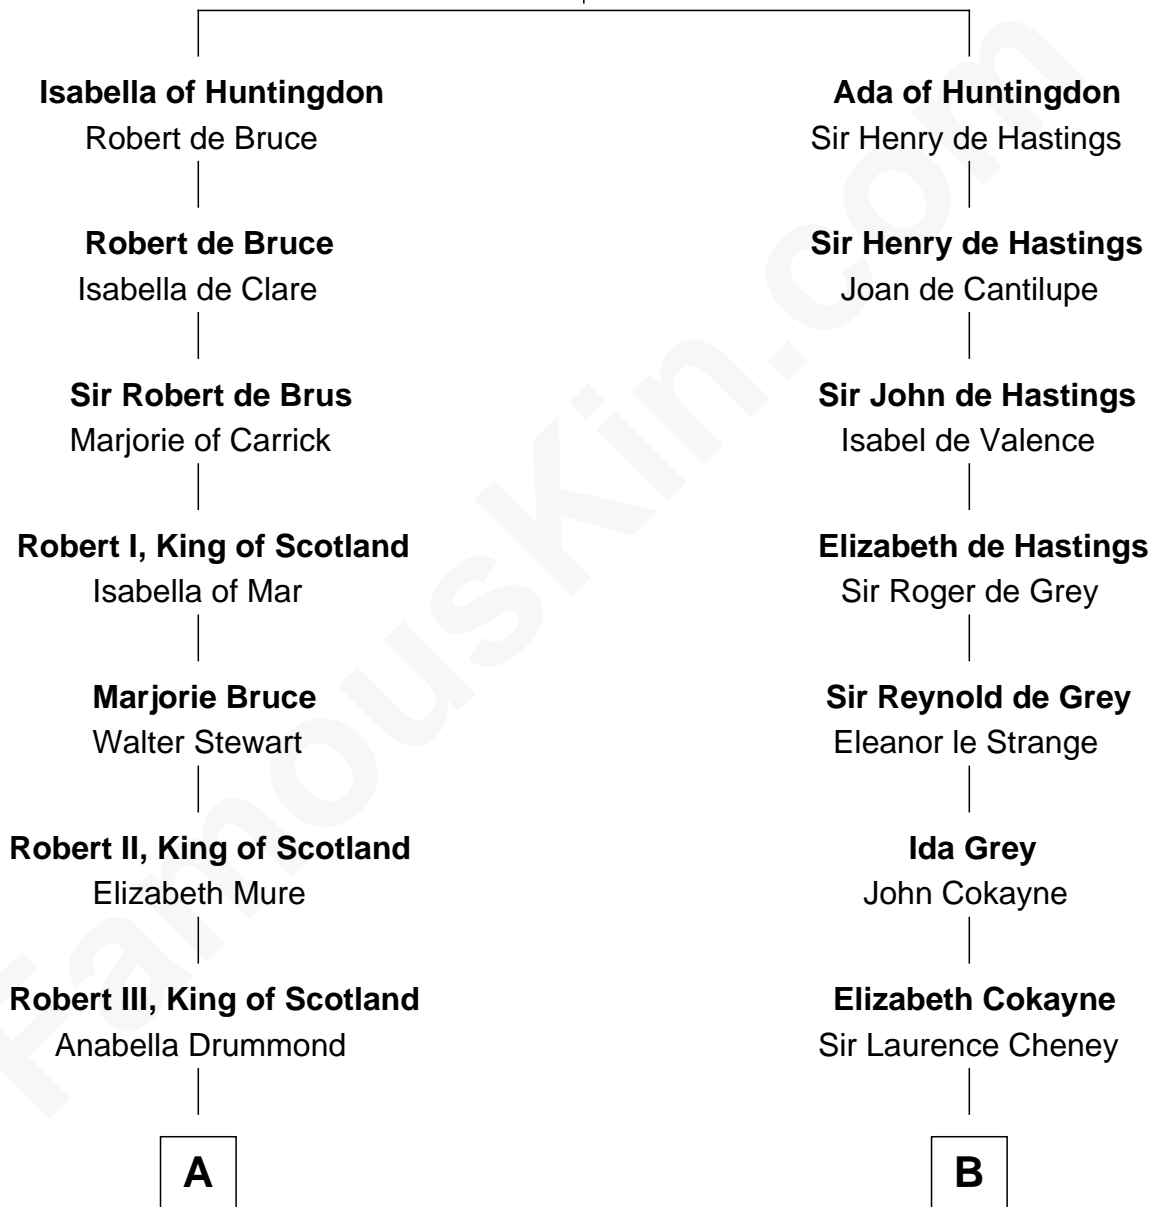

FamousKin.com
Relationship Chart of
Theodore Roosevelt
26th U.S. President

11th cousin 10 times removed of
Queen Elizabeth I
Queen of England

David of Huntingdon
Maud of Chester

C

—
Dr. John Irvine
Ann Elizabeth Baillie

—
Anne Irvine
James Bulloch

—
James Stephens Bulloch
Martha Stewart

—
Martha Bulloch
Theodore Roosevelt

—
Theodore Roosevelt
26th U.S. President

FamousKin.com