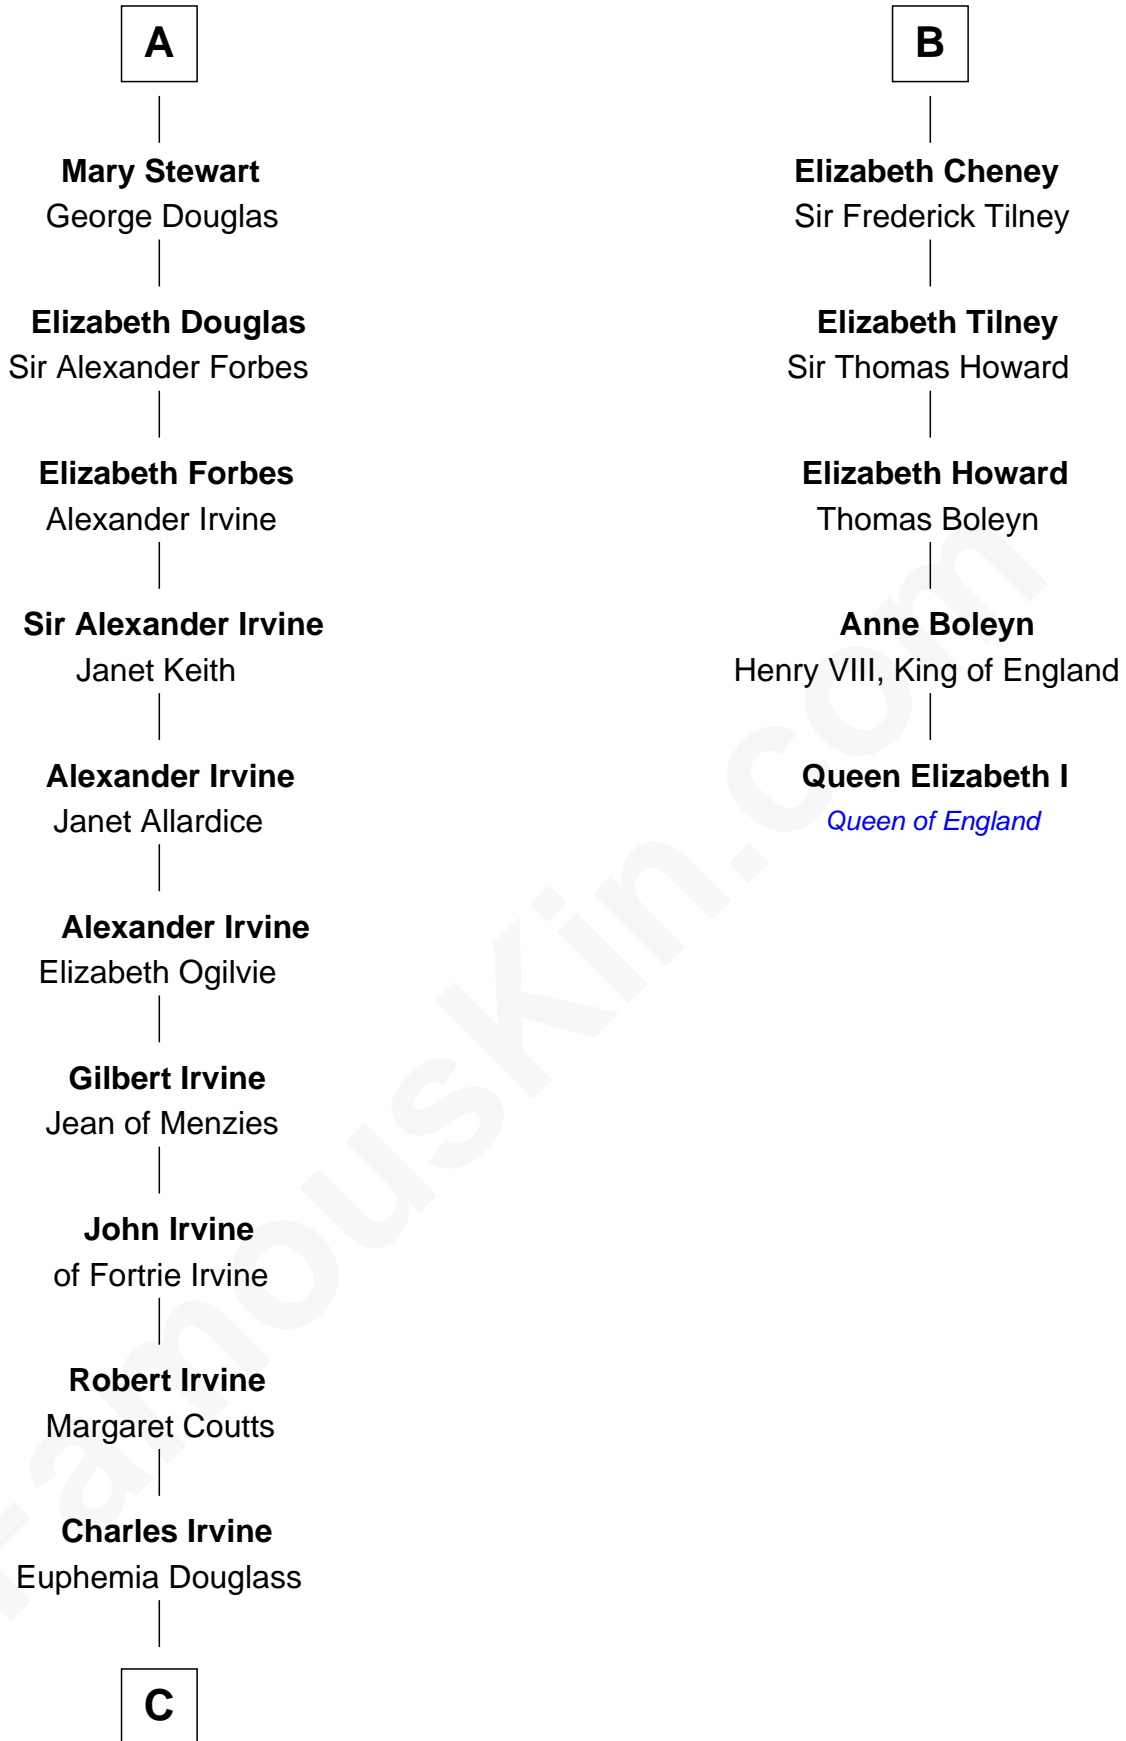

FamousKin.com
Relationship Chart of
Theodore Roosevelt
26th U.S. President

11th cousin 10 times removed of
Queen Elizabeth I
Queen of England

David of Huntingdon
Maud of Chester

C

—
Dr. John Irvine
Ann Elizabeth Baillie

—
Anne Irvine
James Bulloch

—
James Stephens Bulloch
Martha Stewart

—
Martha Bulloch
Theodore Roosevelt

—
Theodore Roosevelt
26th U.S. President

FamousKin.com