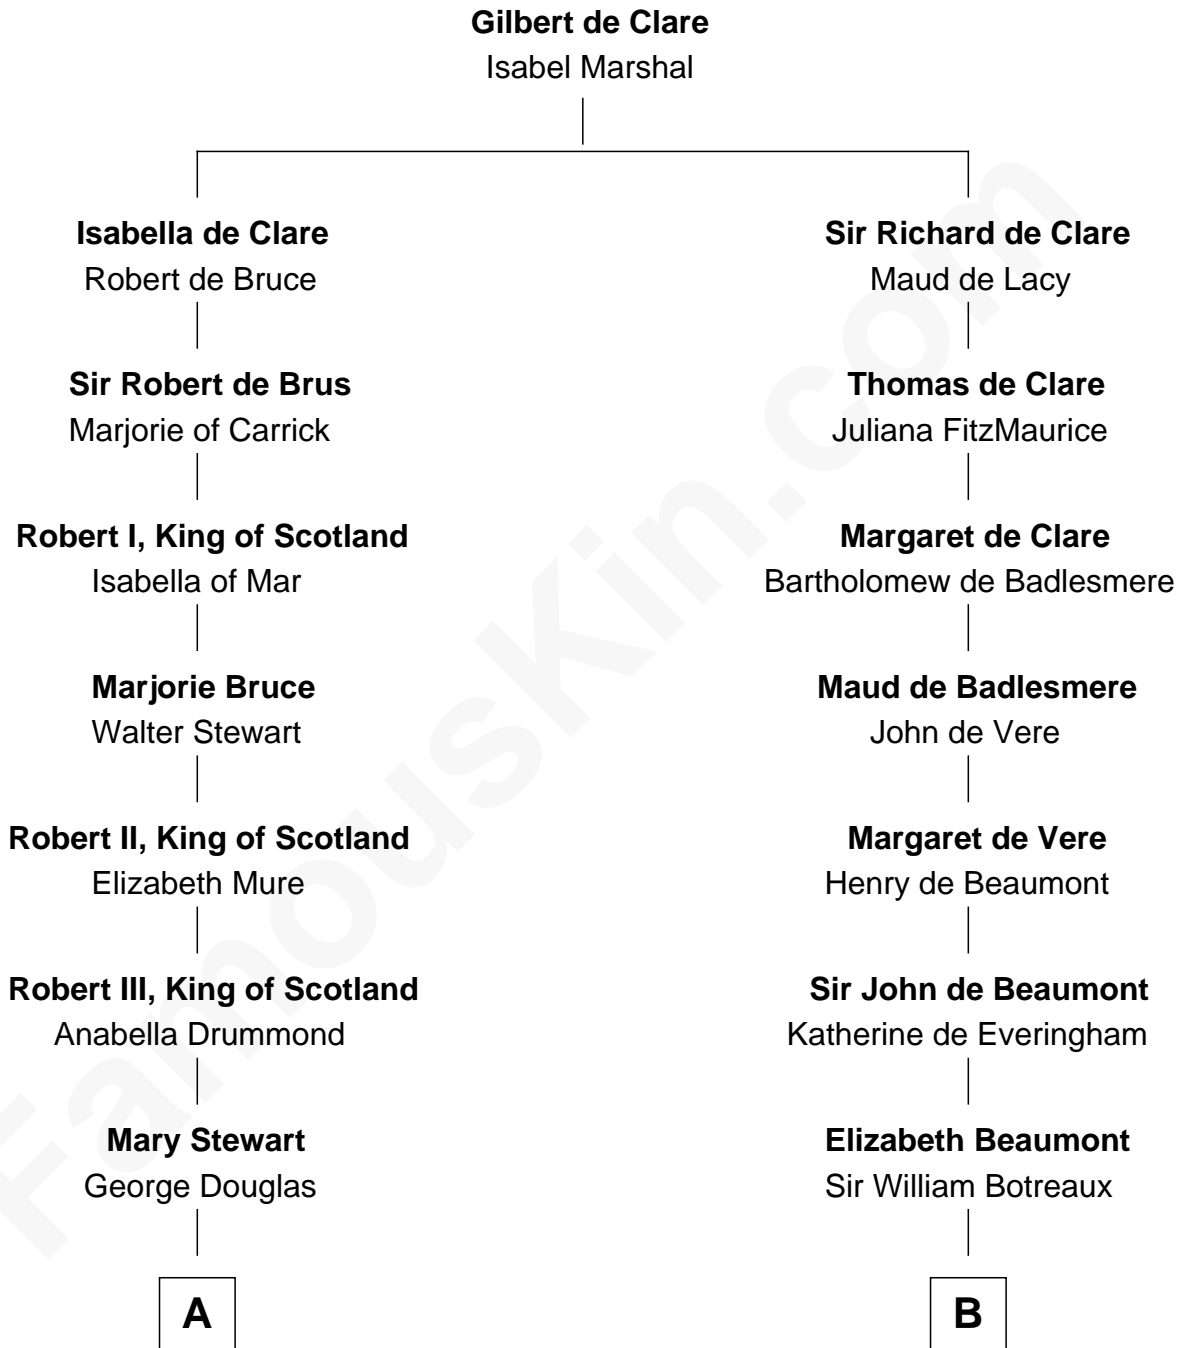

FamousKin.com
Relationship Chart of
Theodore Roosevelt
26th U.S. President

20th cousin 1 time removed of
Sir Charles Tupper
6th Prime Minister of Canada

C

Anne Irvine
James Bulloch

James Stephens Bulloch
Martha Stewart

Martha Bulloch
Theodore Roosevelt

Theodore Roosevelt
26th U.S. President

D

William Bassett
Abigail Bourne

Mary Bassett
Eliakim Tupper

Charles Tupper
Elizabeth West

Rev. Charles Tupper
Miriam Lockhart

Sir Charles Tupper
6th Prime Minister of Canada