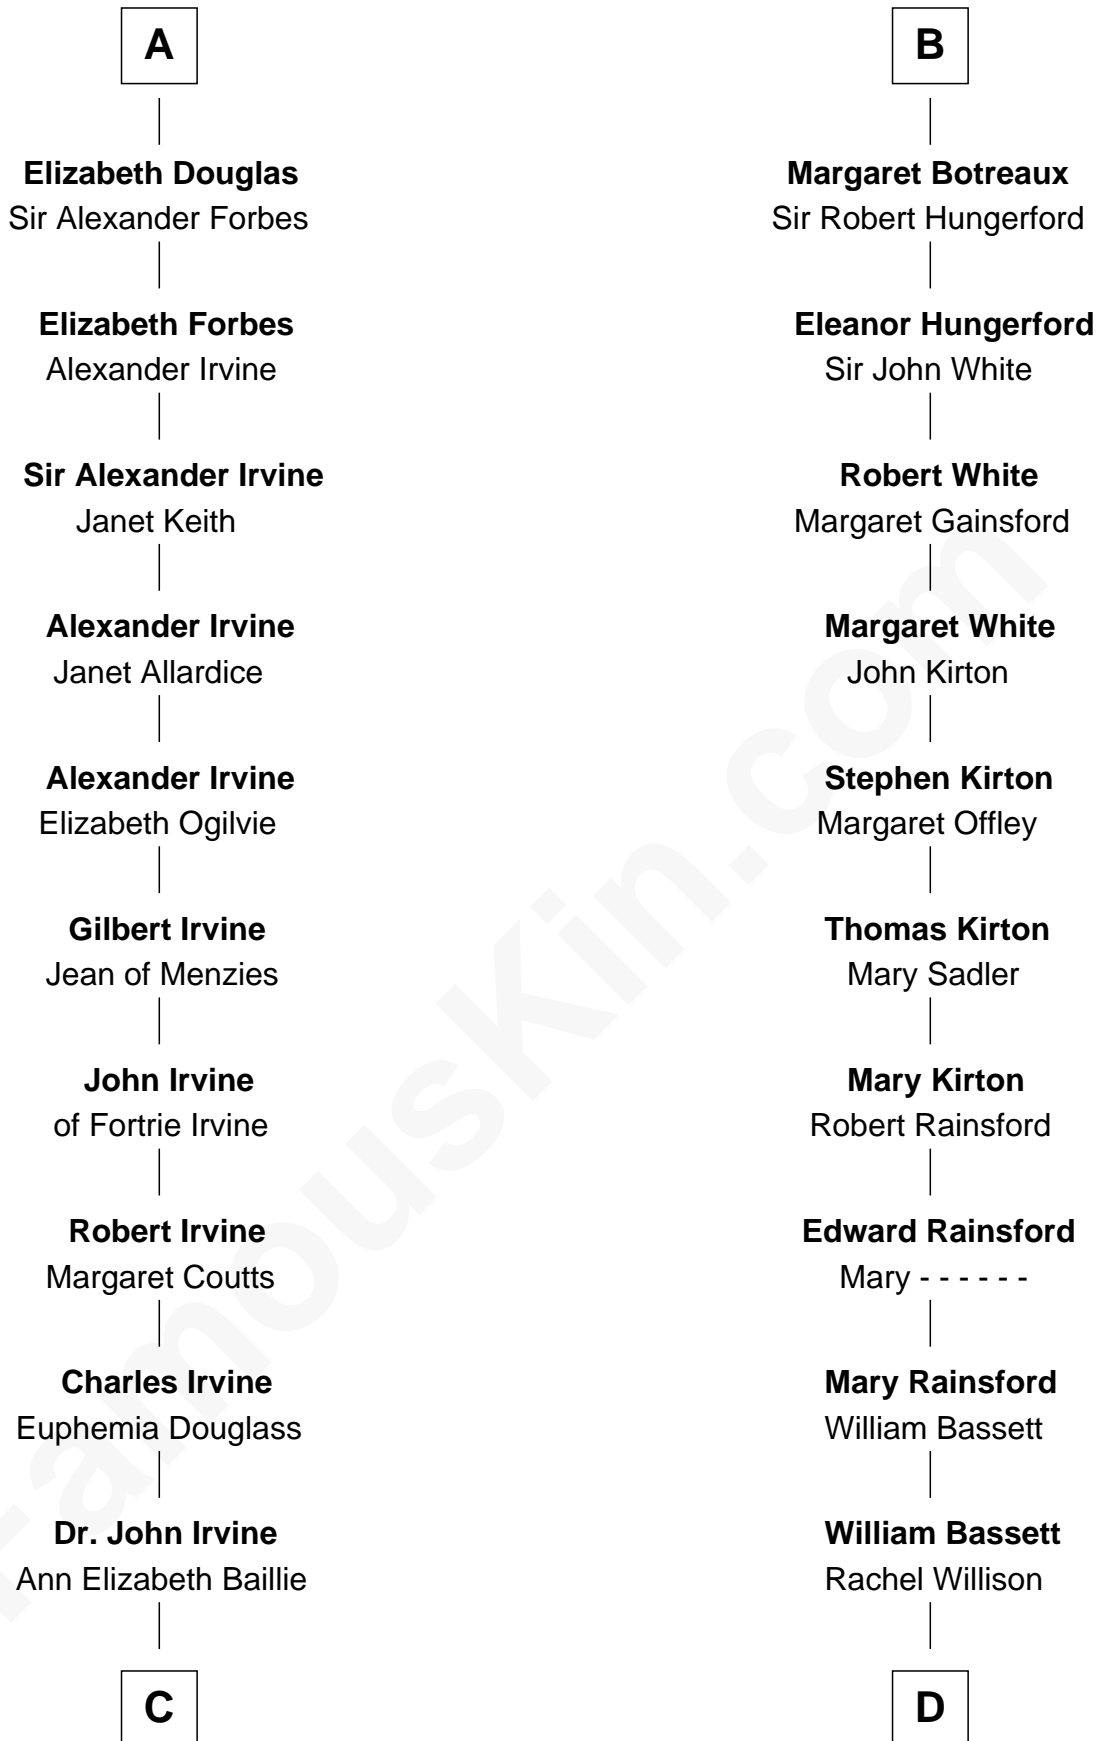

FamousKin.com
Relationship Chart of
Theodore Roosevelt
26th U.S. President

20th cousin 1 time removed of
Sir Charles Tupper
6th Prime Minister of Canada

C

Anne Irvine
James Bulloch

James Stephens Bulloch
Martha Stewart

Martha Bulloch
Theodore Roosevelt

Theodore Roosevelt
26th U.S. President

D

William Bassett
Abigail Bourne

Mary Bassett
Eliakim Tupper

Charles Tupper
Elizabeth West

Rev. Charles Tupper
Miriam Lockhart

Sir Charles Tupper
6th Prime Minister of Canada