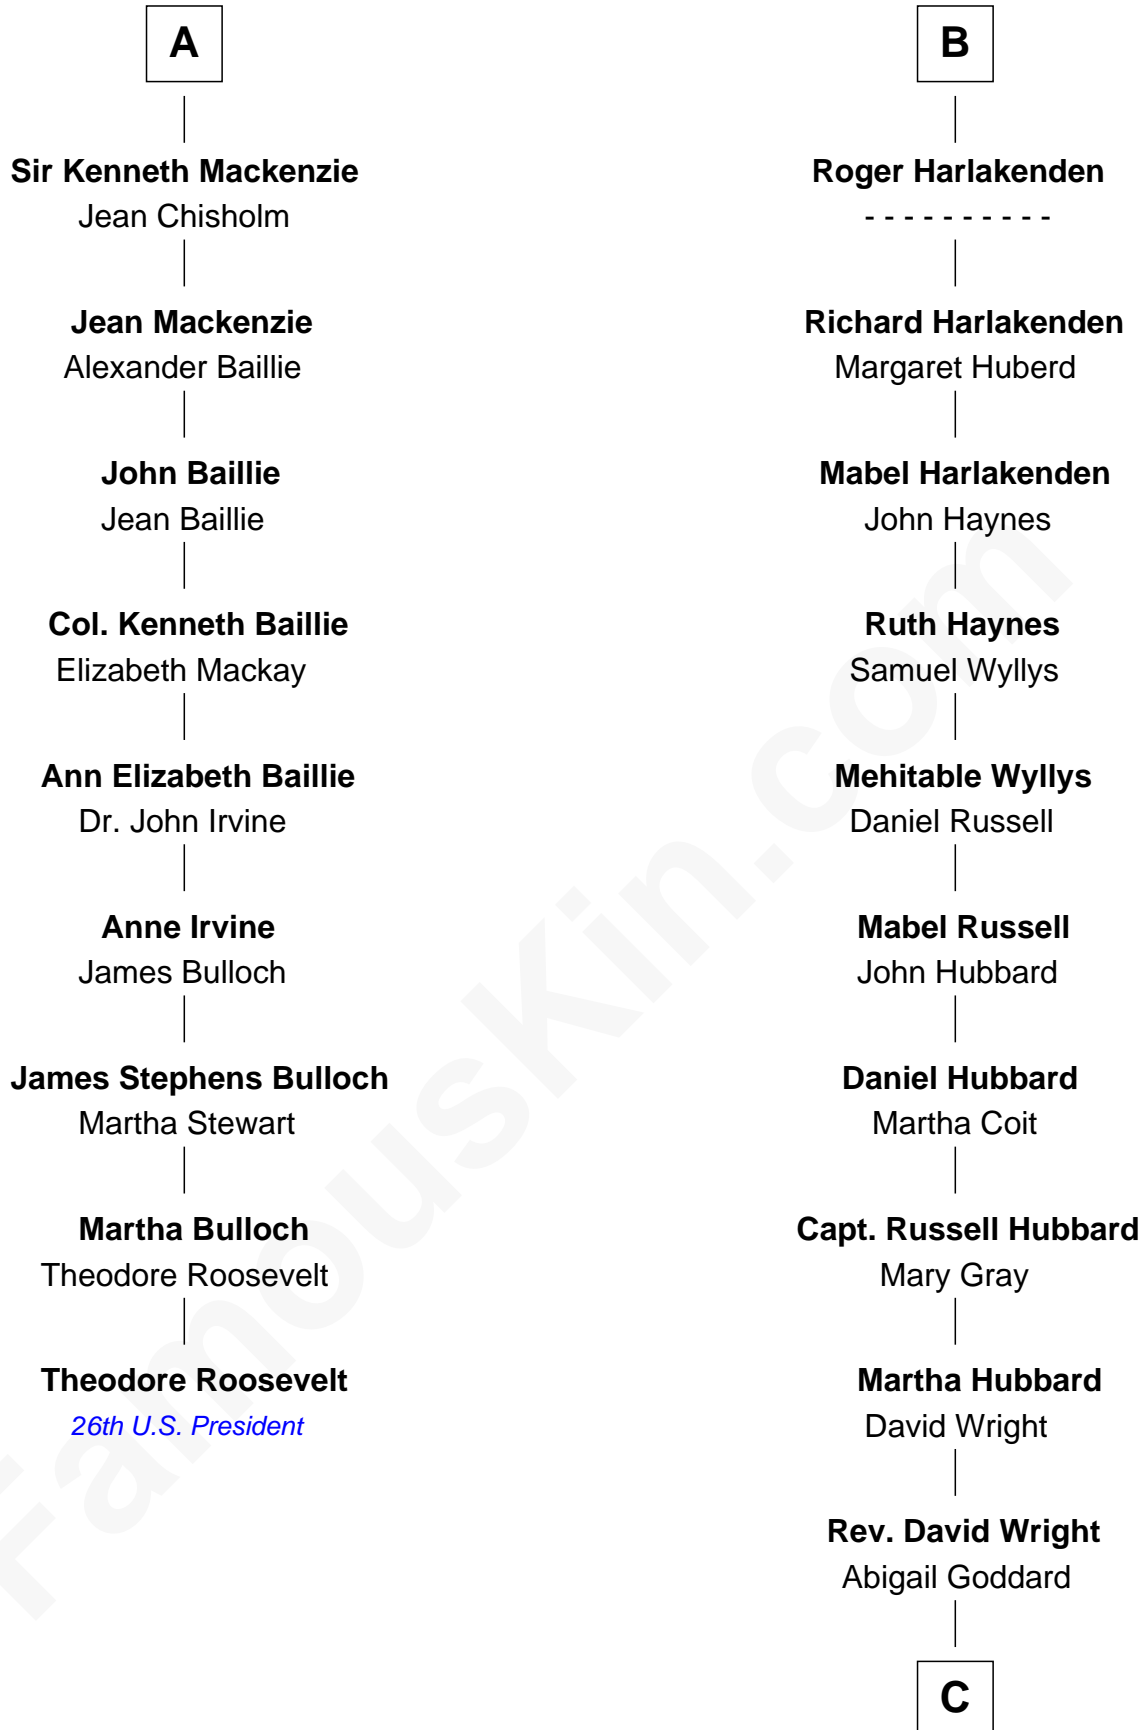

**FamousKin.com**  
**Relationship Chart of**  
**Theodore Roosevelt**  
*26th U.S. President*

15th cousin 5 times removed of

**Anne Baxter**  
*Movie Actress*

**John of Gaunt**  
 Katherine Roet

**C**

**William Carey Wright**

Anna Lloyd Jones

**Frank Lloyd Wright**

Catherine L. Tobin

**Catherine Dorothy Wright**

Kenneth Stuart Baxter

**Anne Baxter**

*Movie Actress*

FamousKin.com