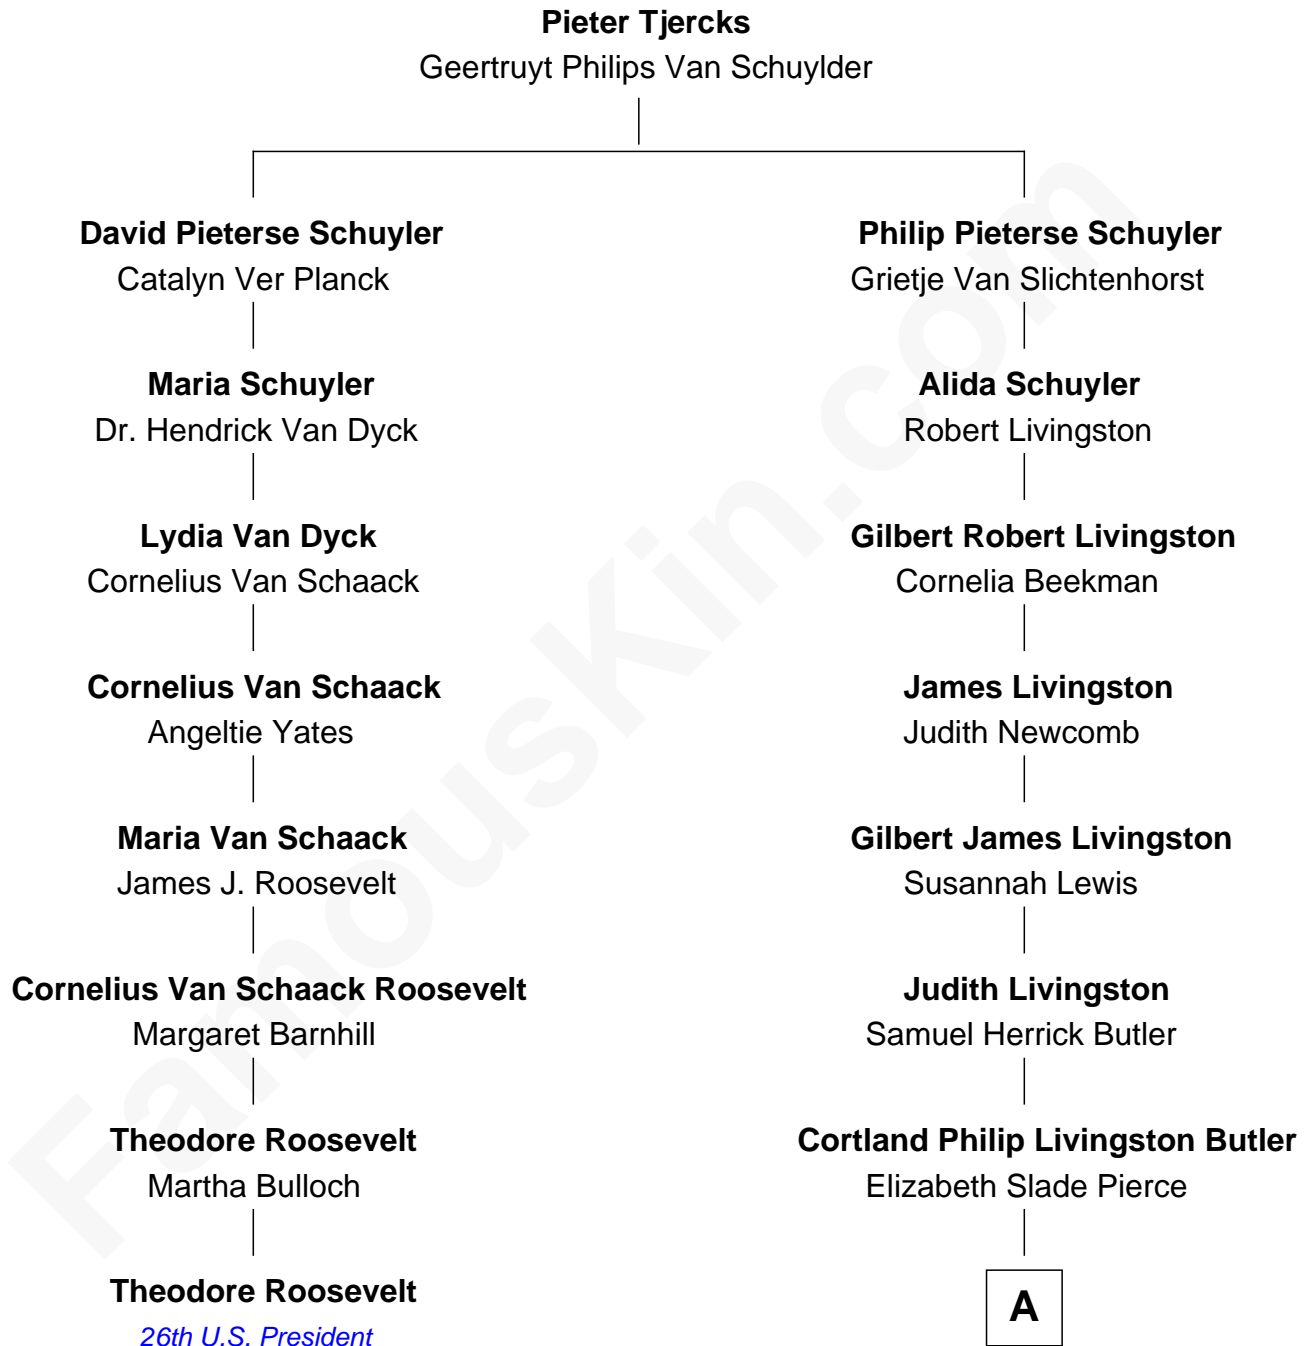

**FamousKin.com**  
**Relationship Chart of**  
**Theodore Roosevelt**  
*26th U.S. President*

7th cousin 3 times removed of  
**George H. W. Bush**  
*41st U.S. President*

**A**

—  
**Mary Elizabeth Butler**  
Robert Emmet Sheldon

—  
**Flora Sheldon**  
Samuel Prescott Bush

—  
**Prescott Sheldon Bush**  
Dorothy Wear Walker

—  
**George H. W. Bush**  
*41st U.S. President*

FamousKin.com