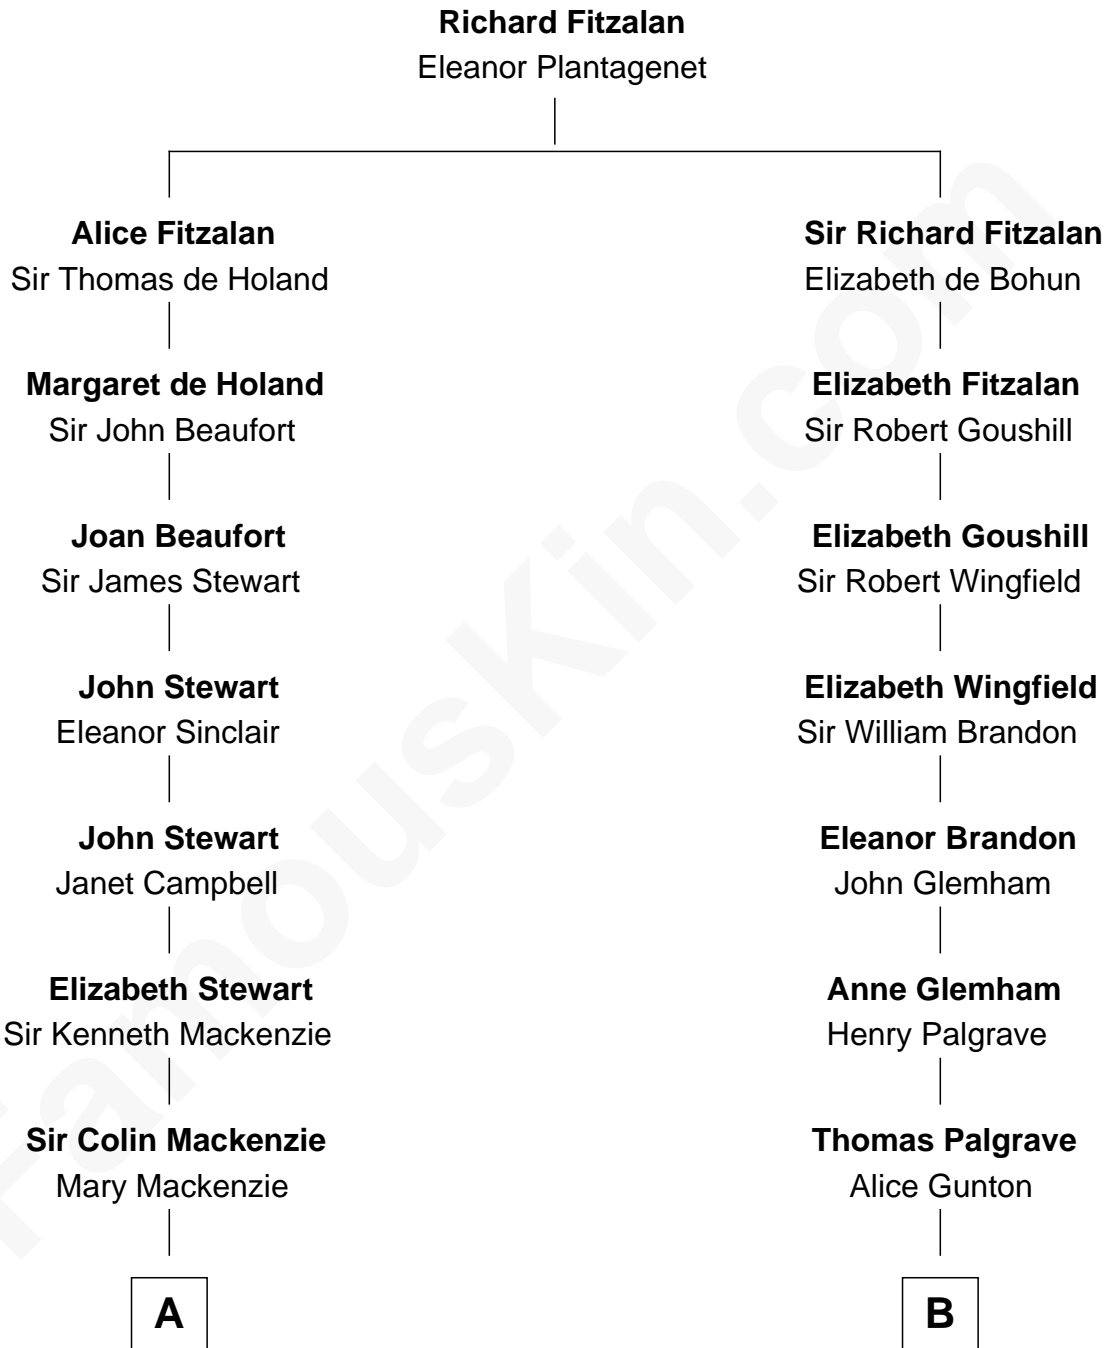

FamousKin.com
Relationship Chart of
Theodore Roosevelt
26th U.S. President

16th cousin 4 times removed of
George H. W. Bush
41st U.S. President

C

Harriet Eleanor Fay
Rev. James Smith Bush

Samuel Prescott Bush
Flora Sheldon

Prescott Sheldon Bush
Dorothy Wear Walker

George H. W. Bush
41st U.S. President

FamousKin.com