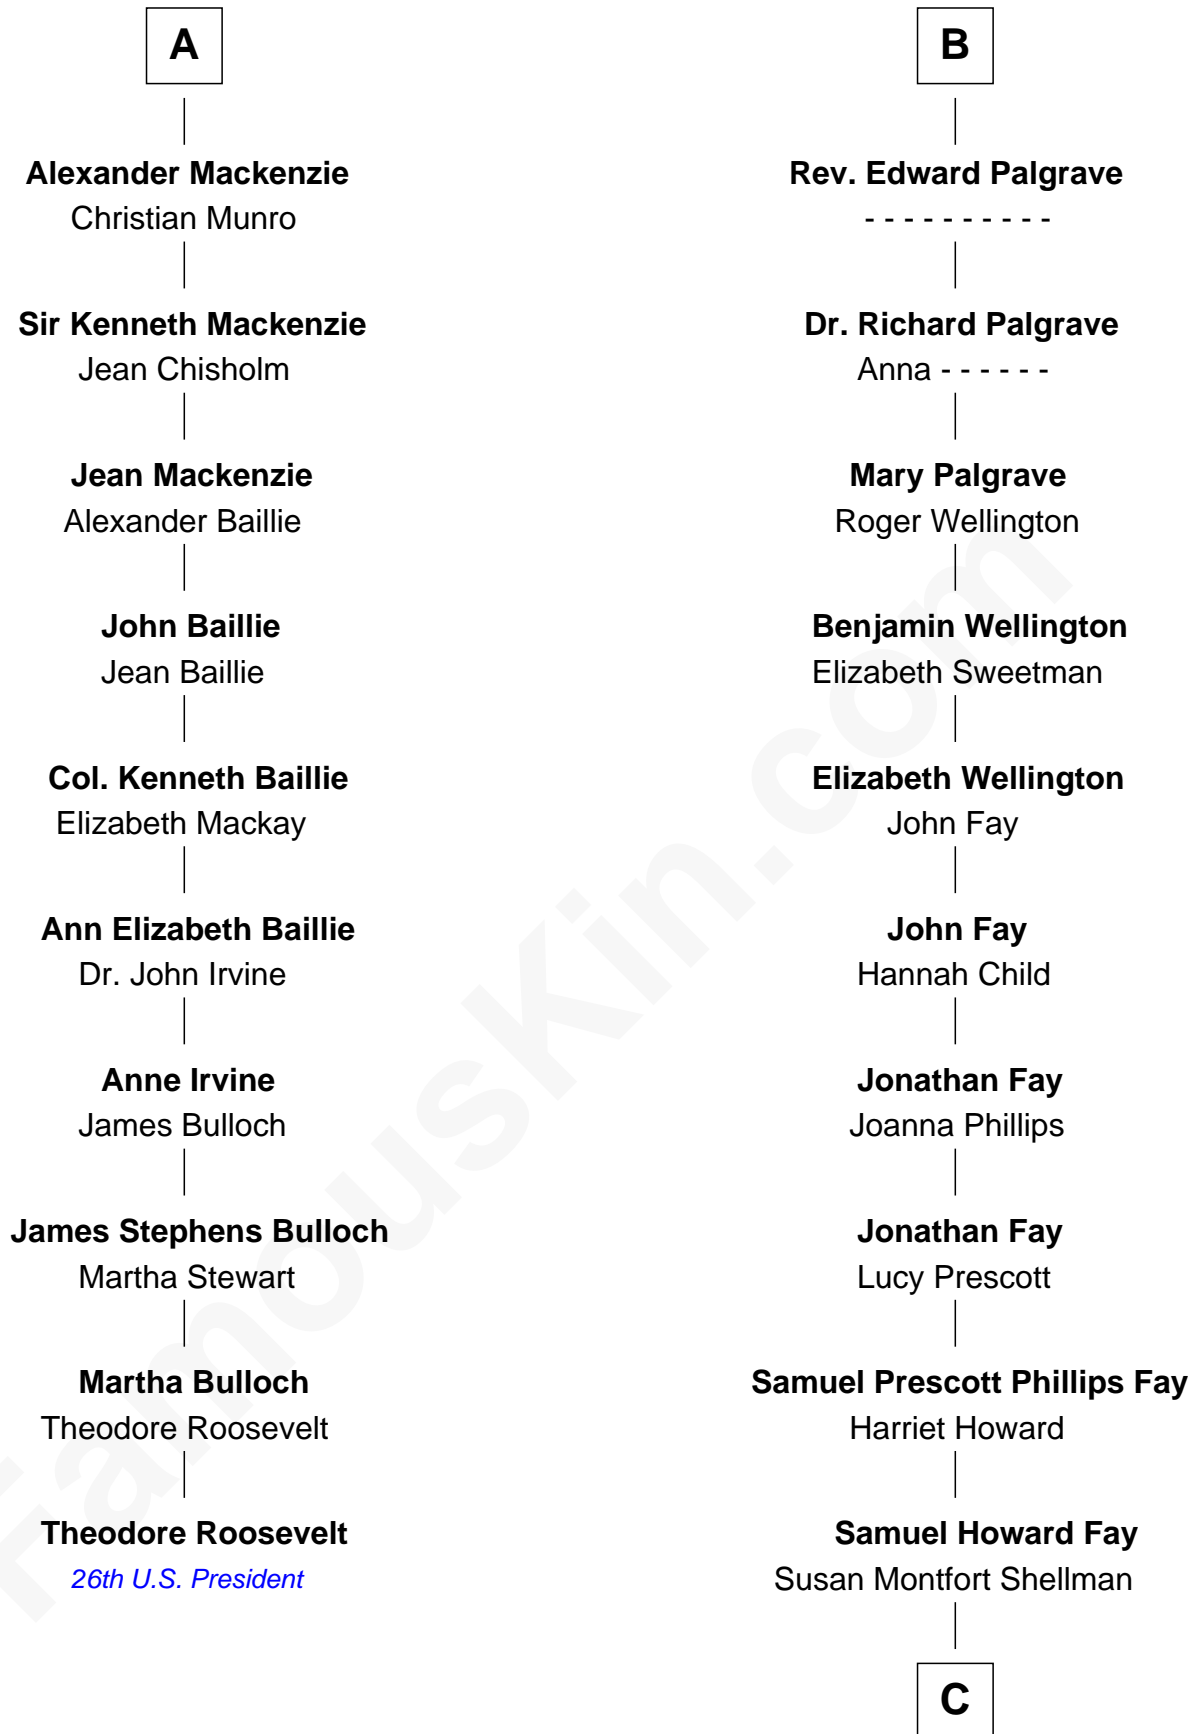

FamousKin.com
Relationship Chart of
Theodore Roosevelt
26th U.S. President

16th cousin 4 times removed of
George H. W. Bush
41st U.S. President

C

Harriet Eleanor Fay
Rev. James Smith Bush

Samuel Prescott Bush
Flora Sheldon

Prescott Sheldon Bush
Dorothy Wear Walker

George H. W. Bush
41st U.S. President

FamousKin.com