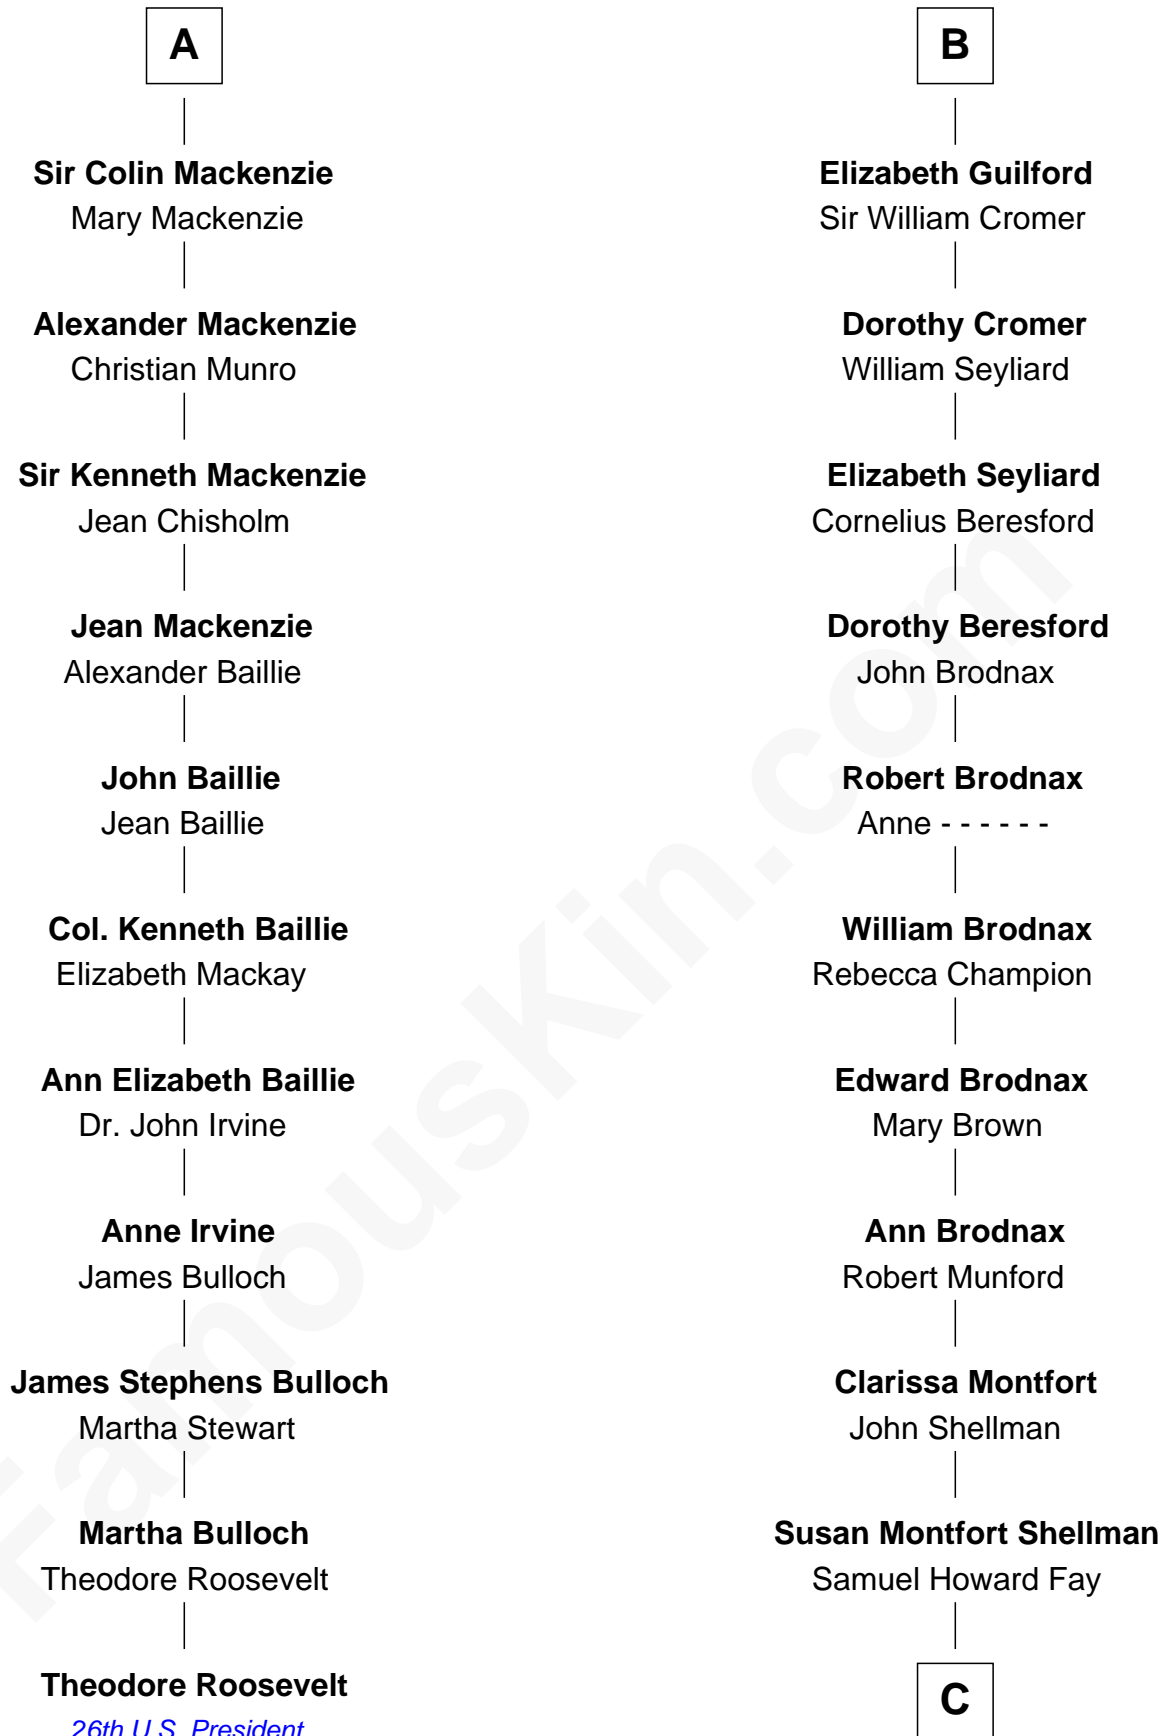

FamousKin.com
Relationship Chart of
Theodore Roosevelt
26th U.S. President

17th cousin 3 times removed of
George H. W. Bush
41st U.S. President

Sir Robert de Holland
 Maude la Zouche

C

Harriet Eleanor Fay
Rev. James Smith Bush

Samuel Prescott Bush
Flora Sheldon

Prescott Sheldon Bush
Dorothy Wear Walker

George H. W. Bush
41st U.S. President

FamousKin.com