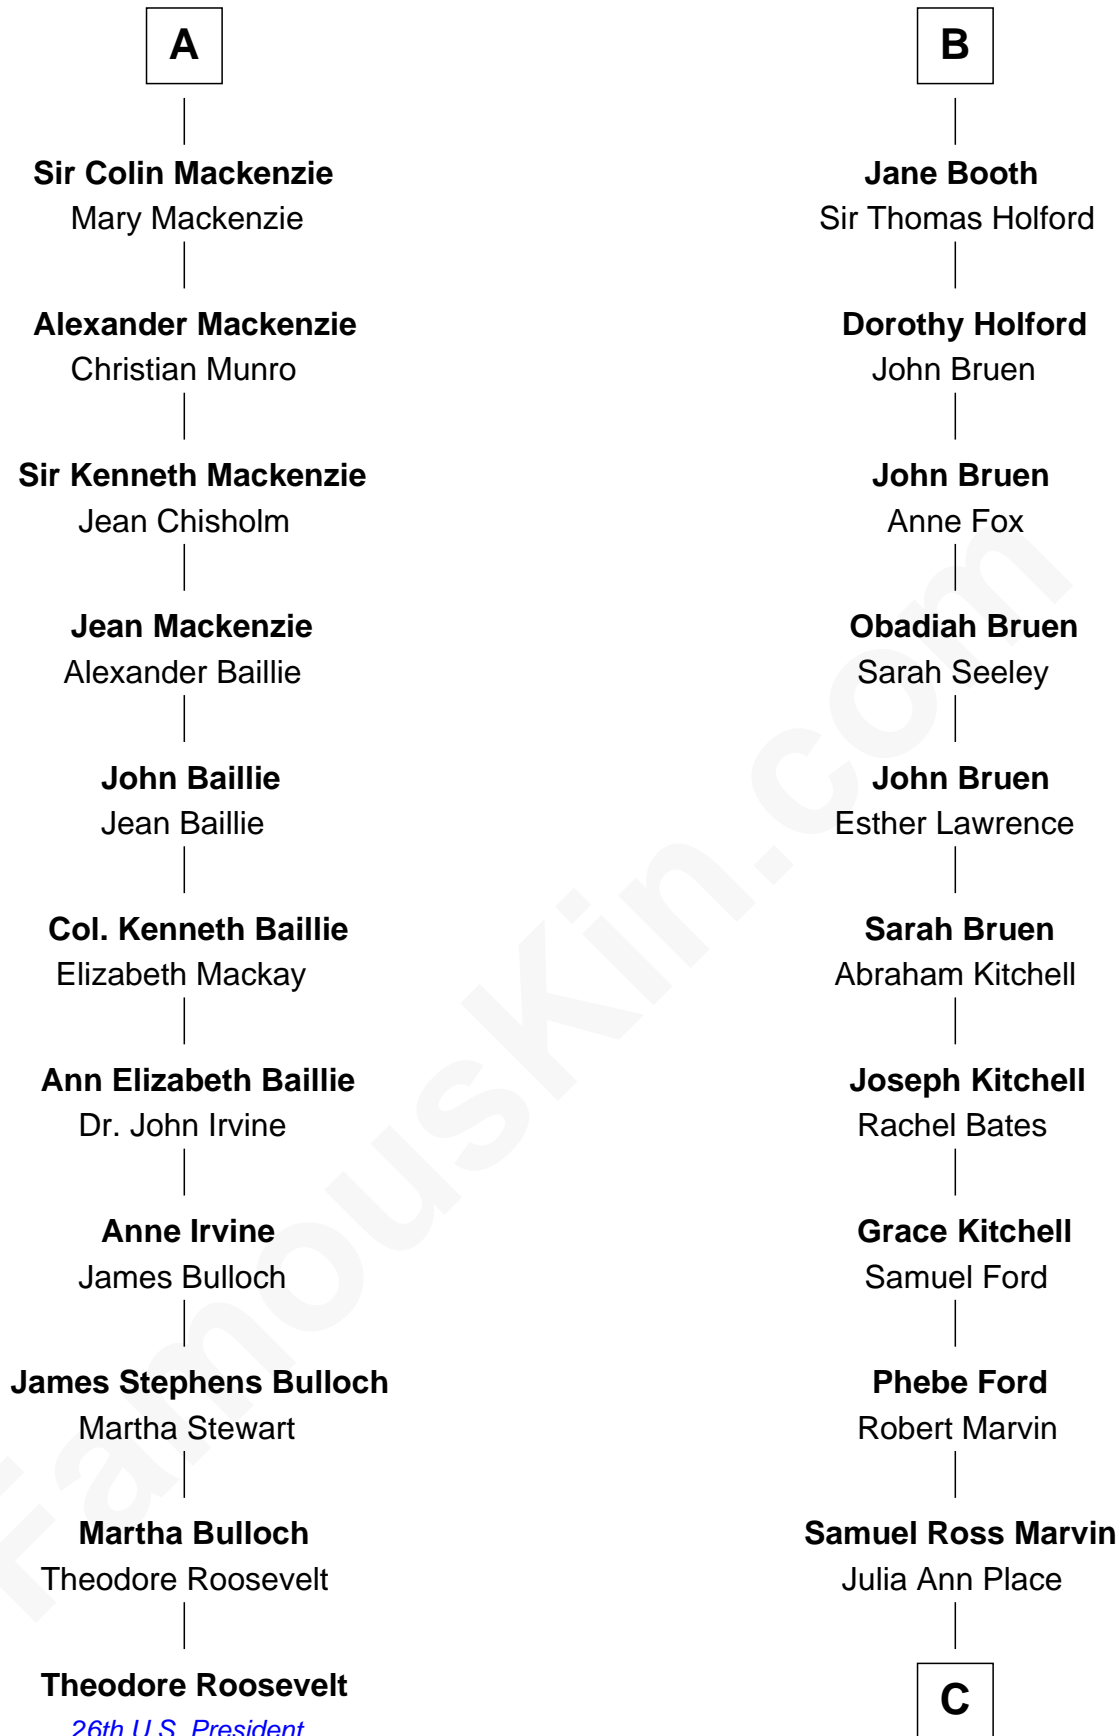

**FamousKin.com**  
**Relationship Chart of**  
**Theodore Roosevelt**  
*26th U.S. President*

**17th cousin 3 times removed of**  
**Barbara (Pierce) Bush**  
*First Lady of President George H.W. Bush*

**C**

Jerome Place Marvin

Martha Ann Stokes

Mabel Marvin

Scott Pierce

Marvin Pierce

Pauline Robinson

**Barbara (Pierce) Bush**