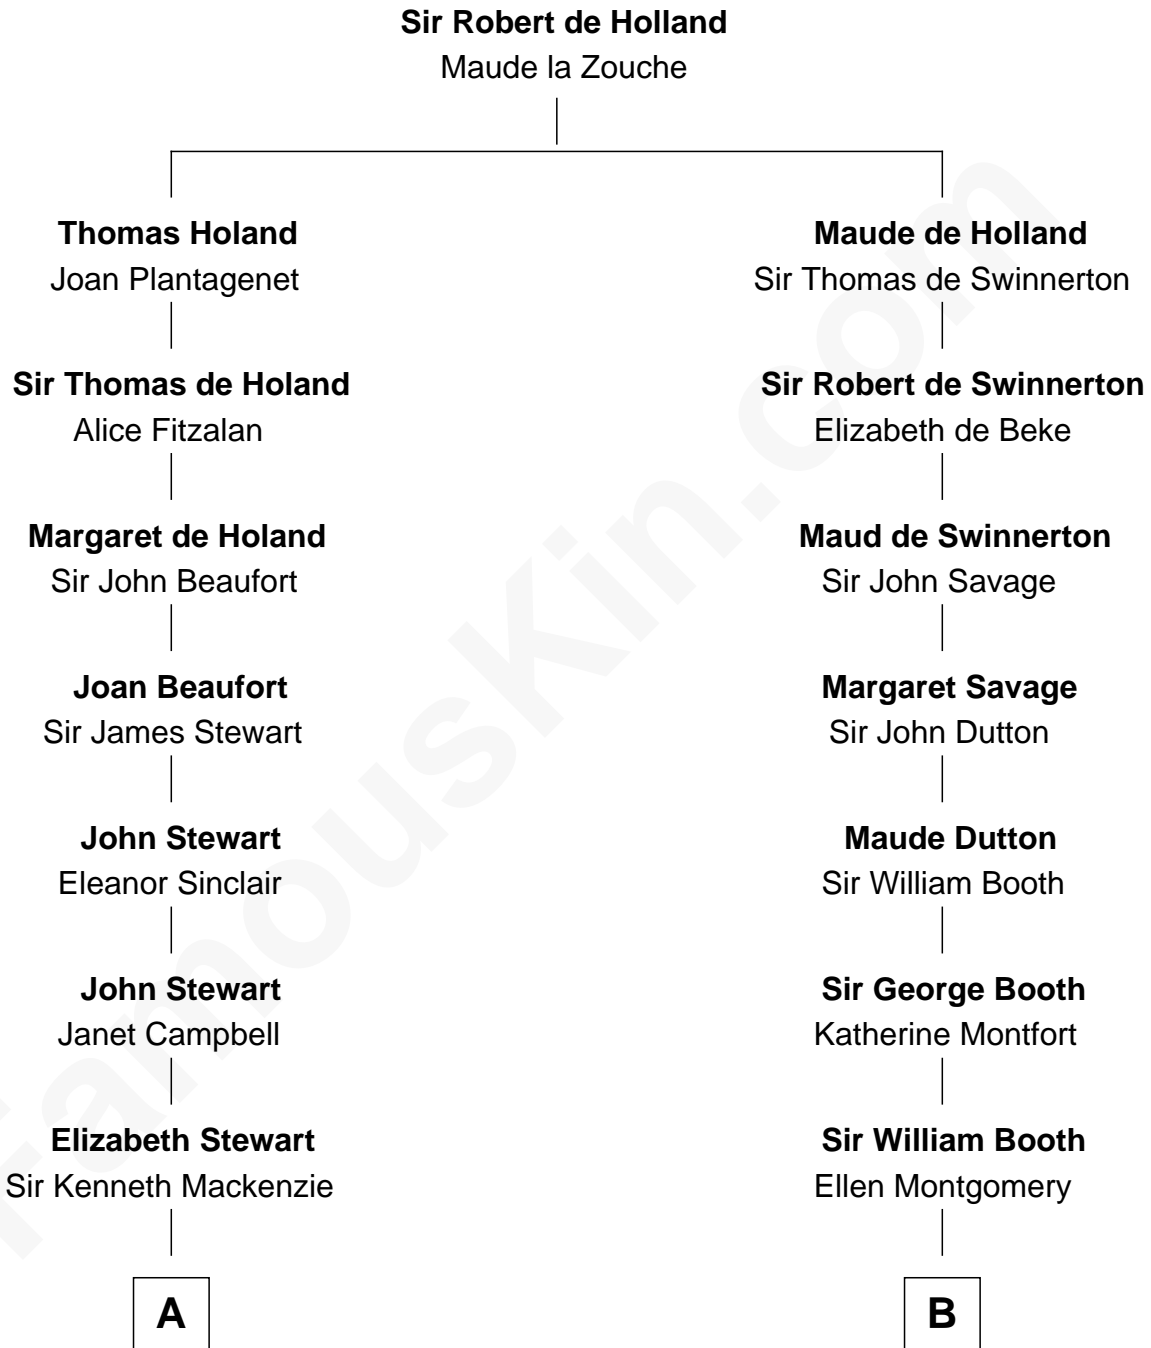

**FamousKin.com**  
**Relationship Chart of**  
**Theodore Roosevelt**  
*26th U.S. President*

**17th cousin 3 times removed of**  
**Barbara (Pierce) Bush**  
*First Lady of President George H.W. Bush*

**C**

Jerome Place Marvin

Martha Ann Stokes

Mabel Marvin

Scott Pierce

Marvin Pierce

Pauline Robinson

**Barbara (Pierce) Bush**

*First Lady of George H.W. Bush*

FamousKin.com