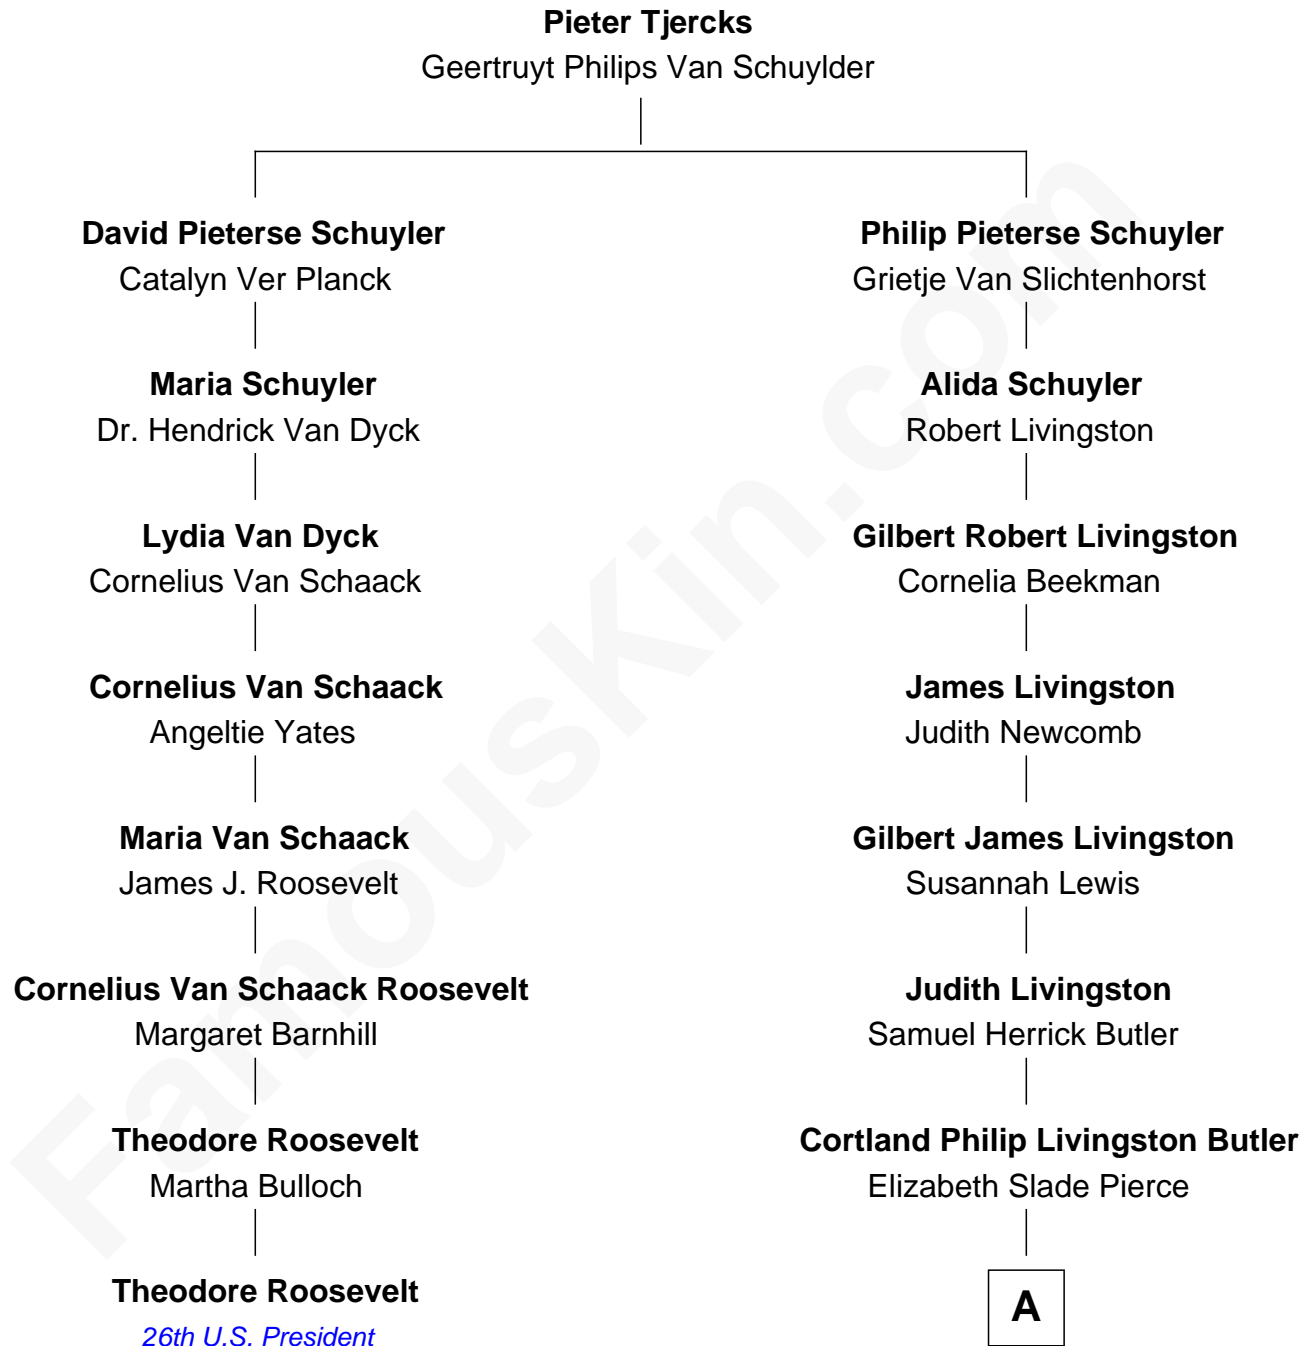

FamousKin.com
Relationship Chart of
Theodore Roosevelt
26th U.S. President

7th cousin 4 times removed of
George W. Bush
43rd U.S. President

A

|
Mary Elizabeth Butler
Robert Emmet Sheldon

|
Flora Sheldon
Samuel Prescott Bush

|
Prescott Sheldon Bush
Dorothy Wear Walker

|
George Herbert Walker Bush
Barbara Pierce

|
George W. Bush
43rd U.S. President

FamousKin.com