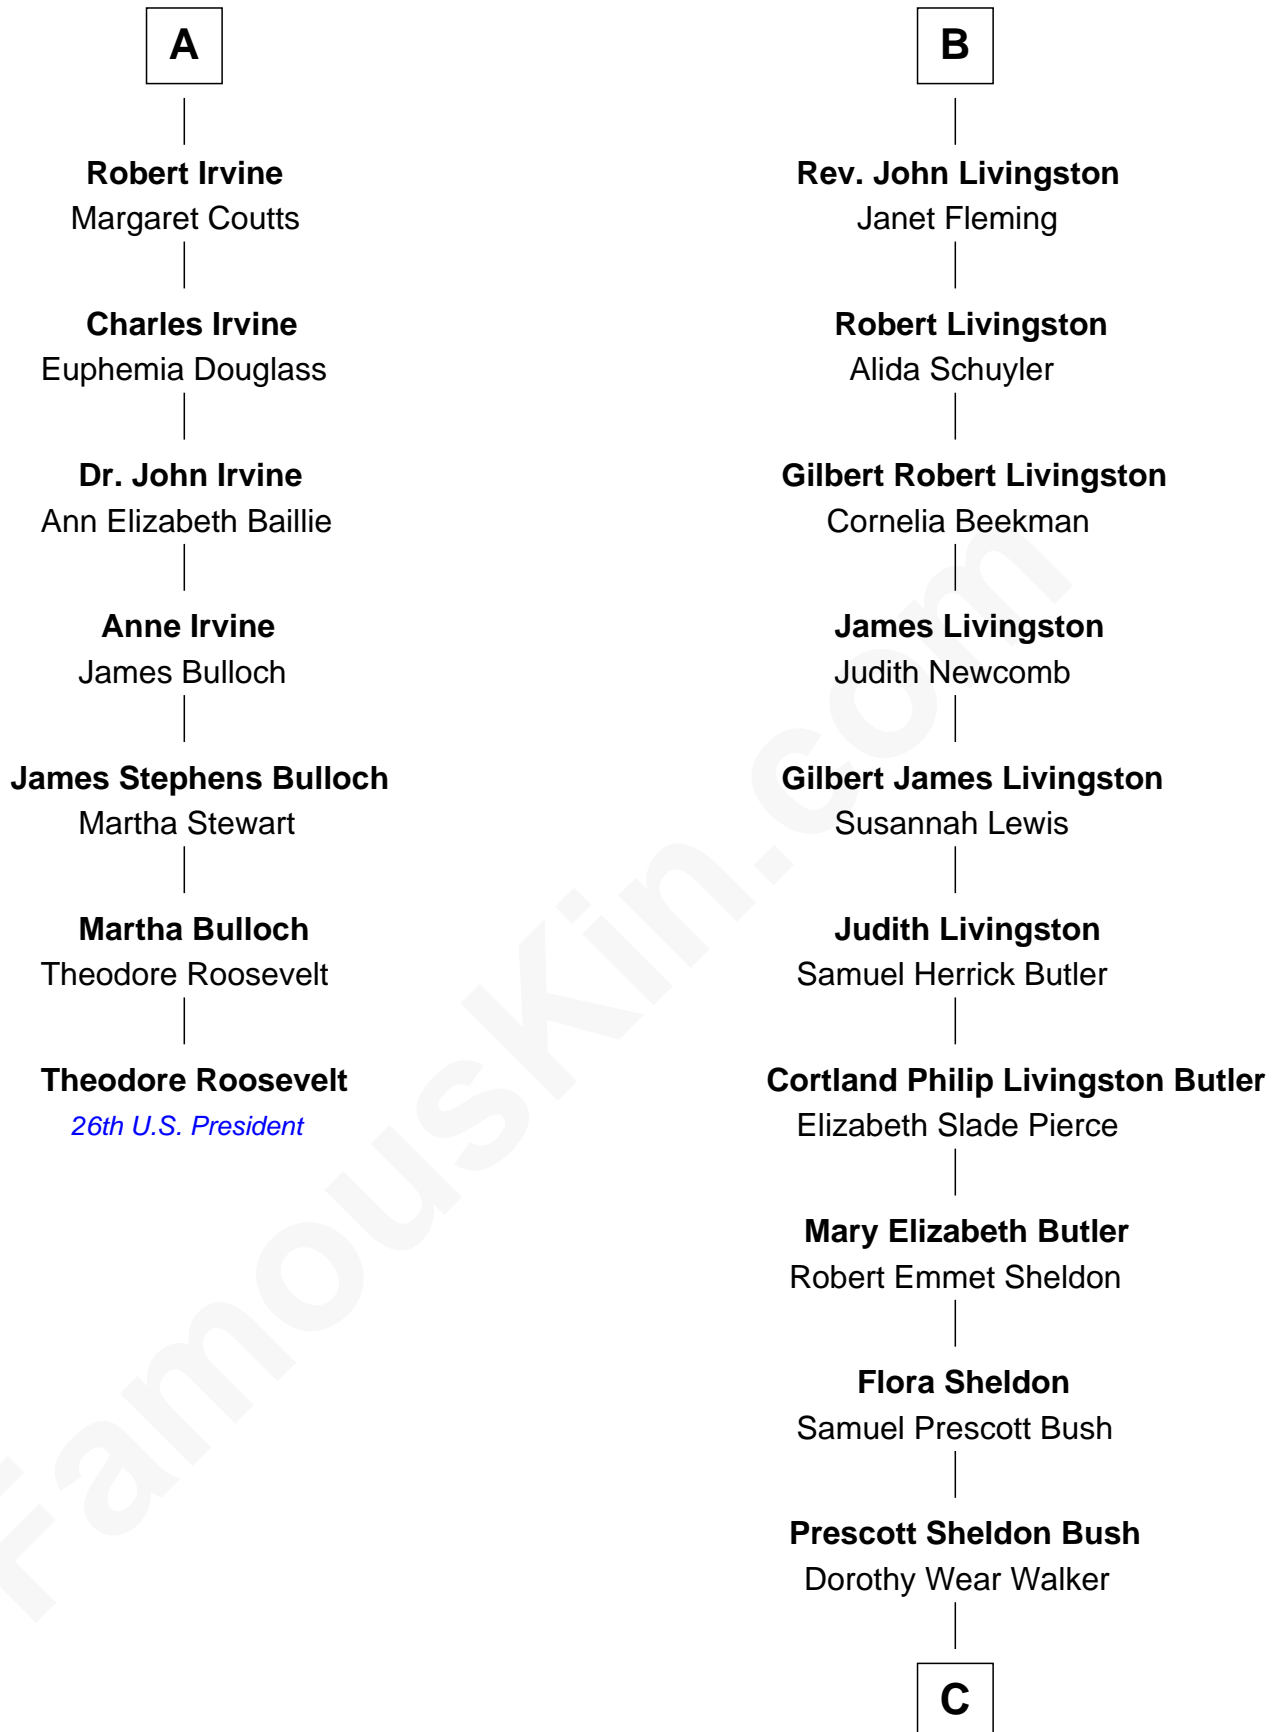

**FamousKin.com**  
**Relationship Chart of**  
**Theodore Roosevelt**  
*26th U.S. President*

**13th cousin 5 times removed of**  
**George W. Bush**  
*43rd U.S. President*

**Sir Lawrence Abernethy**

**C**

George Herbert Walker Bush

Barbara Pierce

George W. Bush

*43rd U.S. President*

FamousKin.com