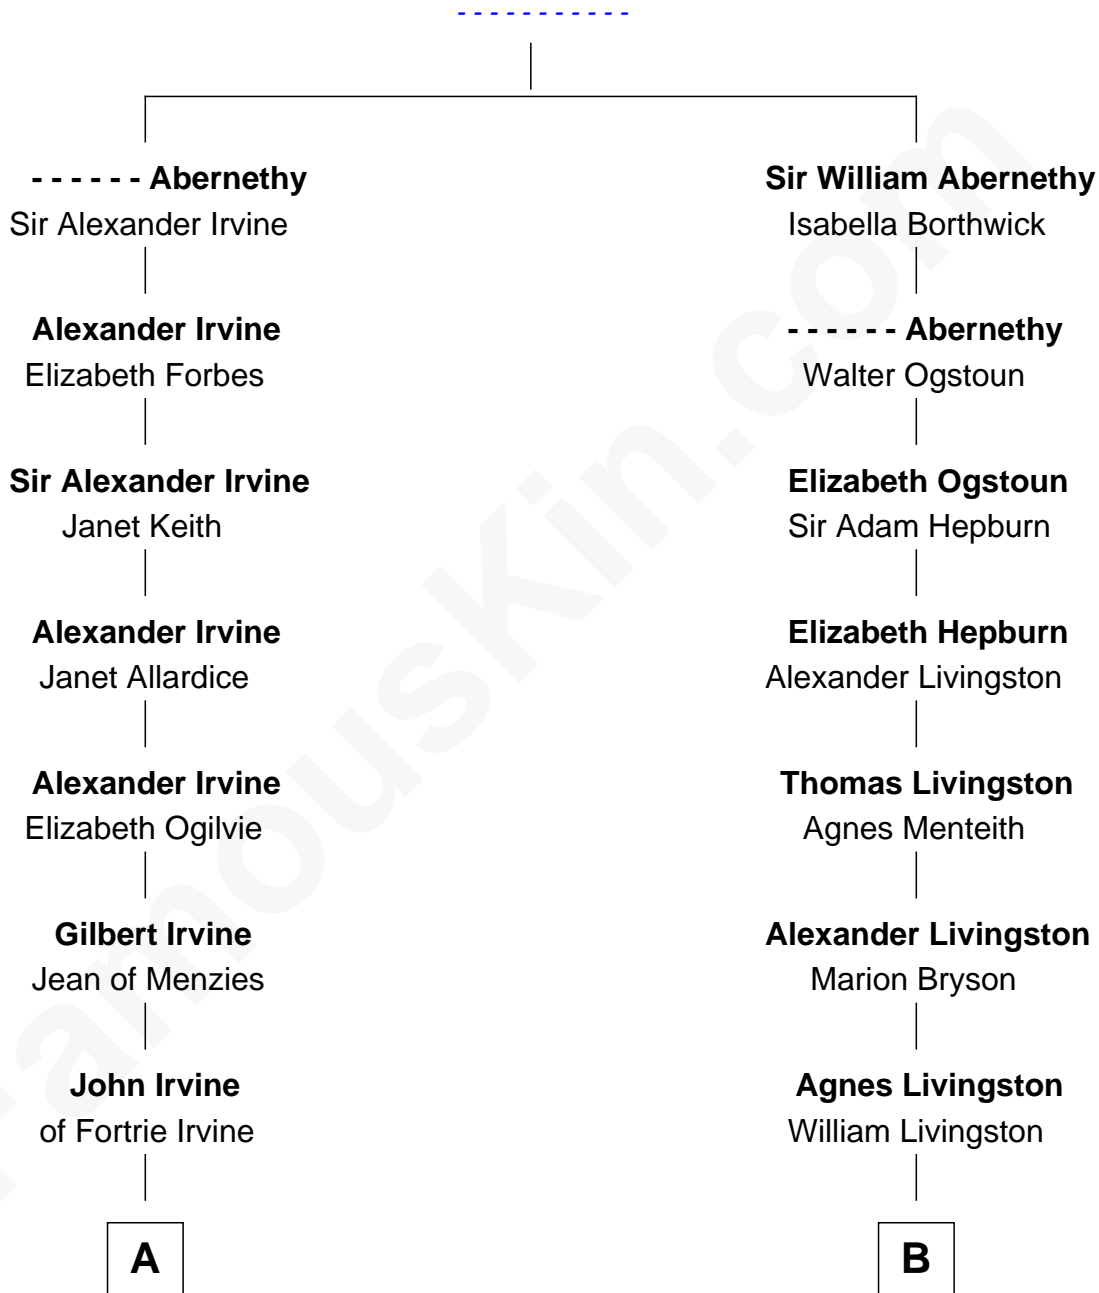

**FamousKin.com**  
**Relationship Chart of**  
**Theodore Roosevelt**  
*26th U.S. President*

**13th cousin 5 times removed of**  
**George W. Bush**  
*43rd U.S. President*

**Sir Lawrence Abernethy**

**C**

George Herbert Walker Bush

Barbara Pierce

George W. Bush

*43rd U.S. President*

FamousKin.com