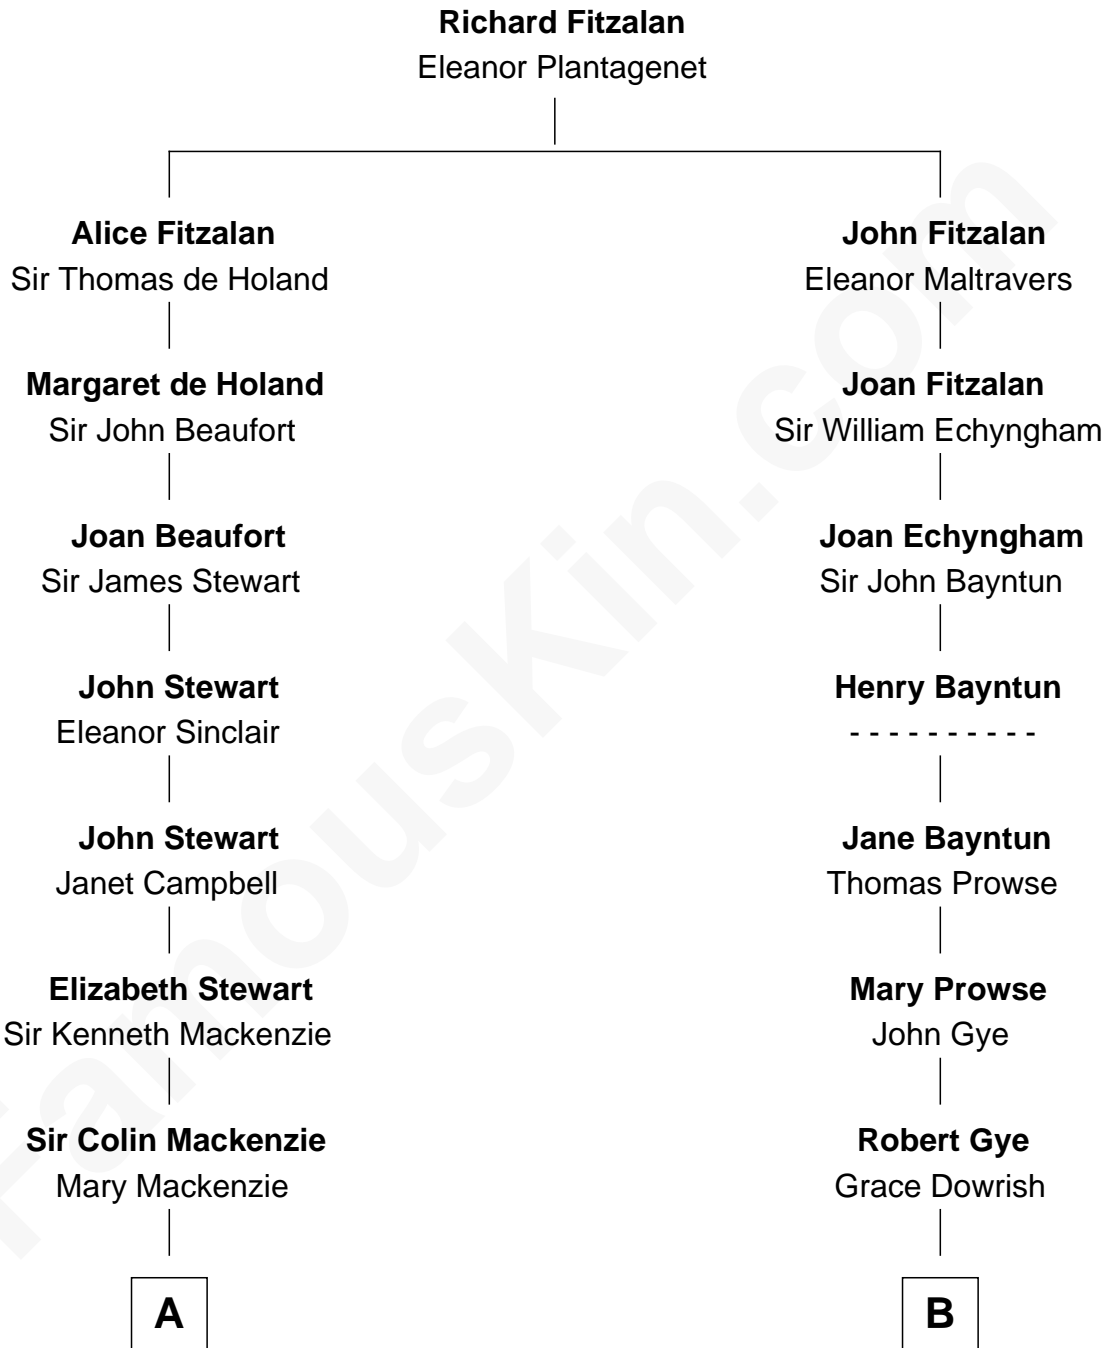

**FamousKin.com**  
**Relationship Chart of**  
**Theodore Roosevelt**  
*26th U.S. President*

**16th cousin 3 times removed of**  
**George W. Bush**  
*43rd U.S. President*

**C**

**Marvin Pierce**  
Pauline Robinson

**Barbara Pierce**  
George Herbert Walker Bush

**George W. Bush**  
*43rd U.S. President*

FamousKin.com