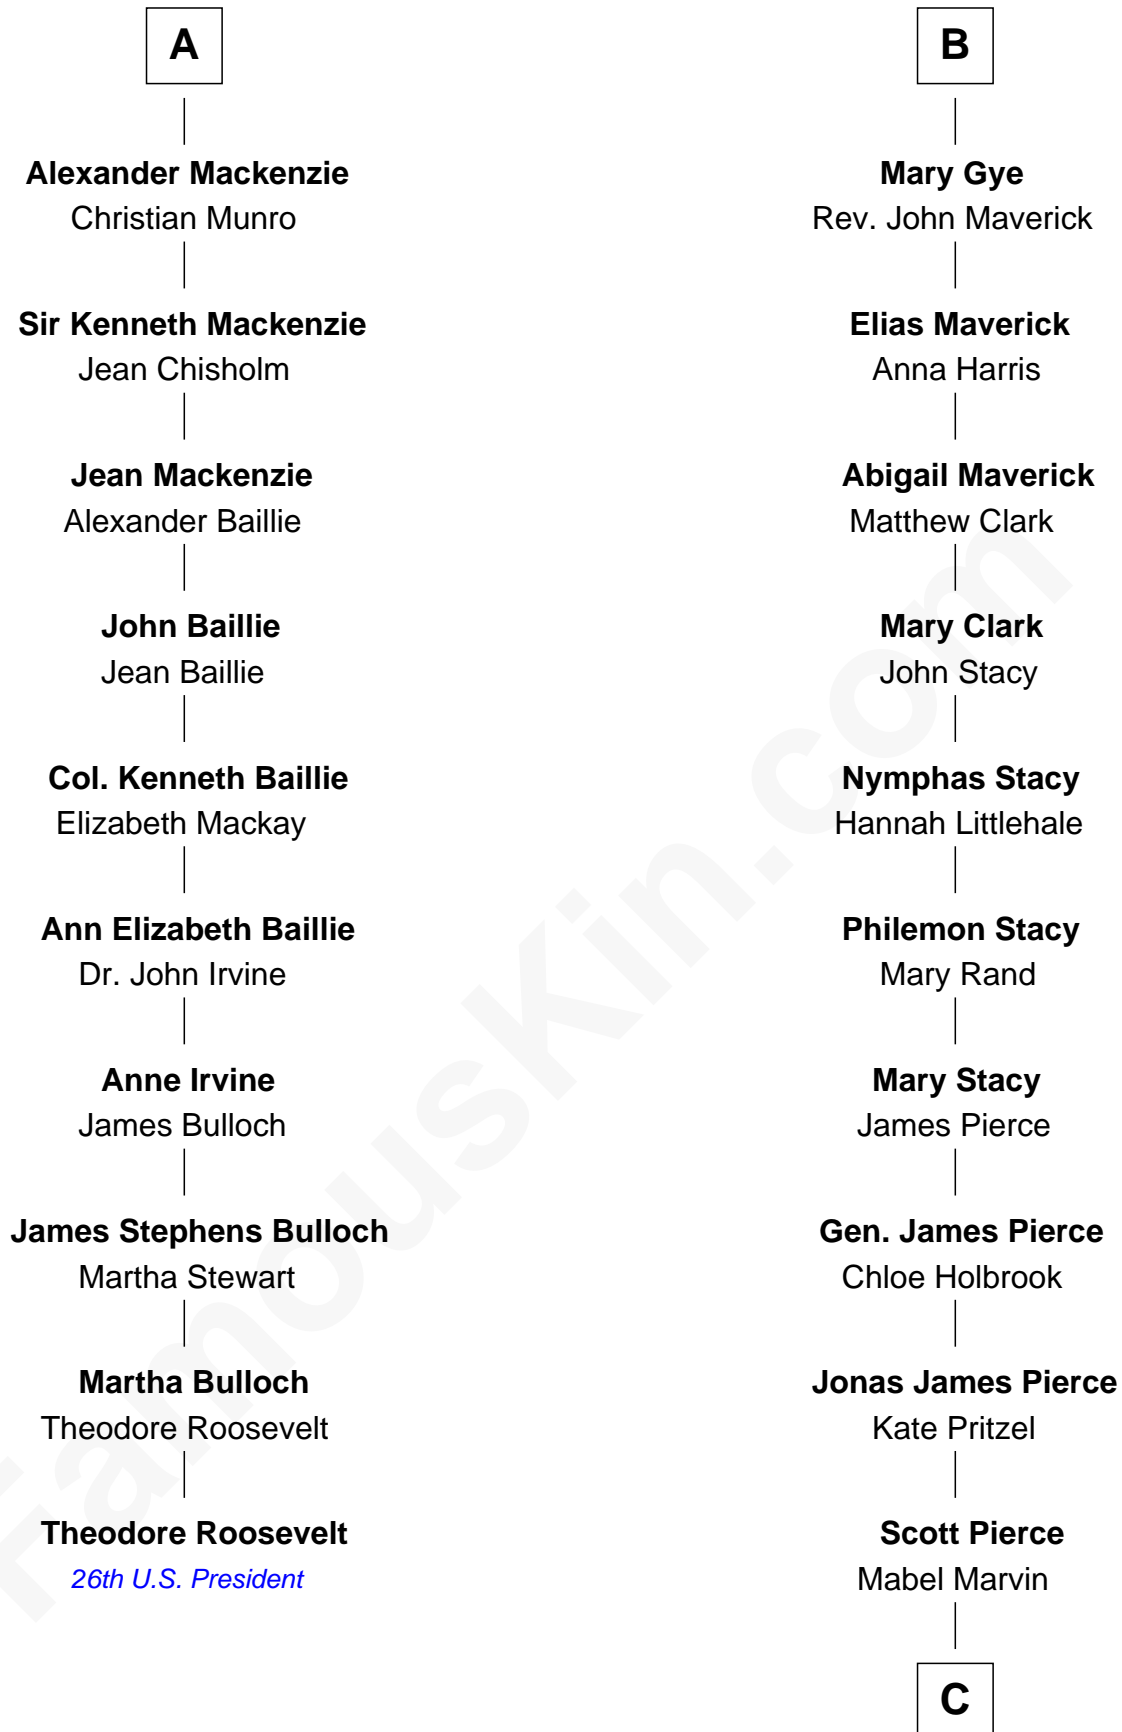

**FamousKin.com**  
**Relationship Chart of**  
**Theodore Roosevelt**  
*26th U.S. President*

**16th cousin 3 times removed of**  
**George W. Bush**  
*43rd U.S. President*

**C**

**Marvin Pierce**  
Pauline Robinson

**Barbara Pierce**  
George Herbert Walker Bush

**George W. Bush**  
*43rd U.S. President*

FamousKin.com