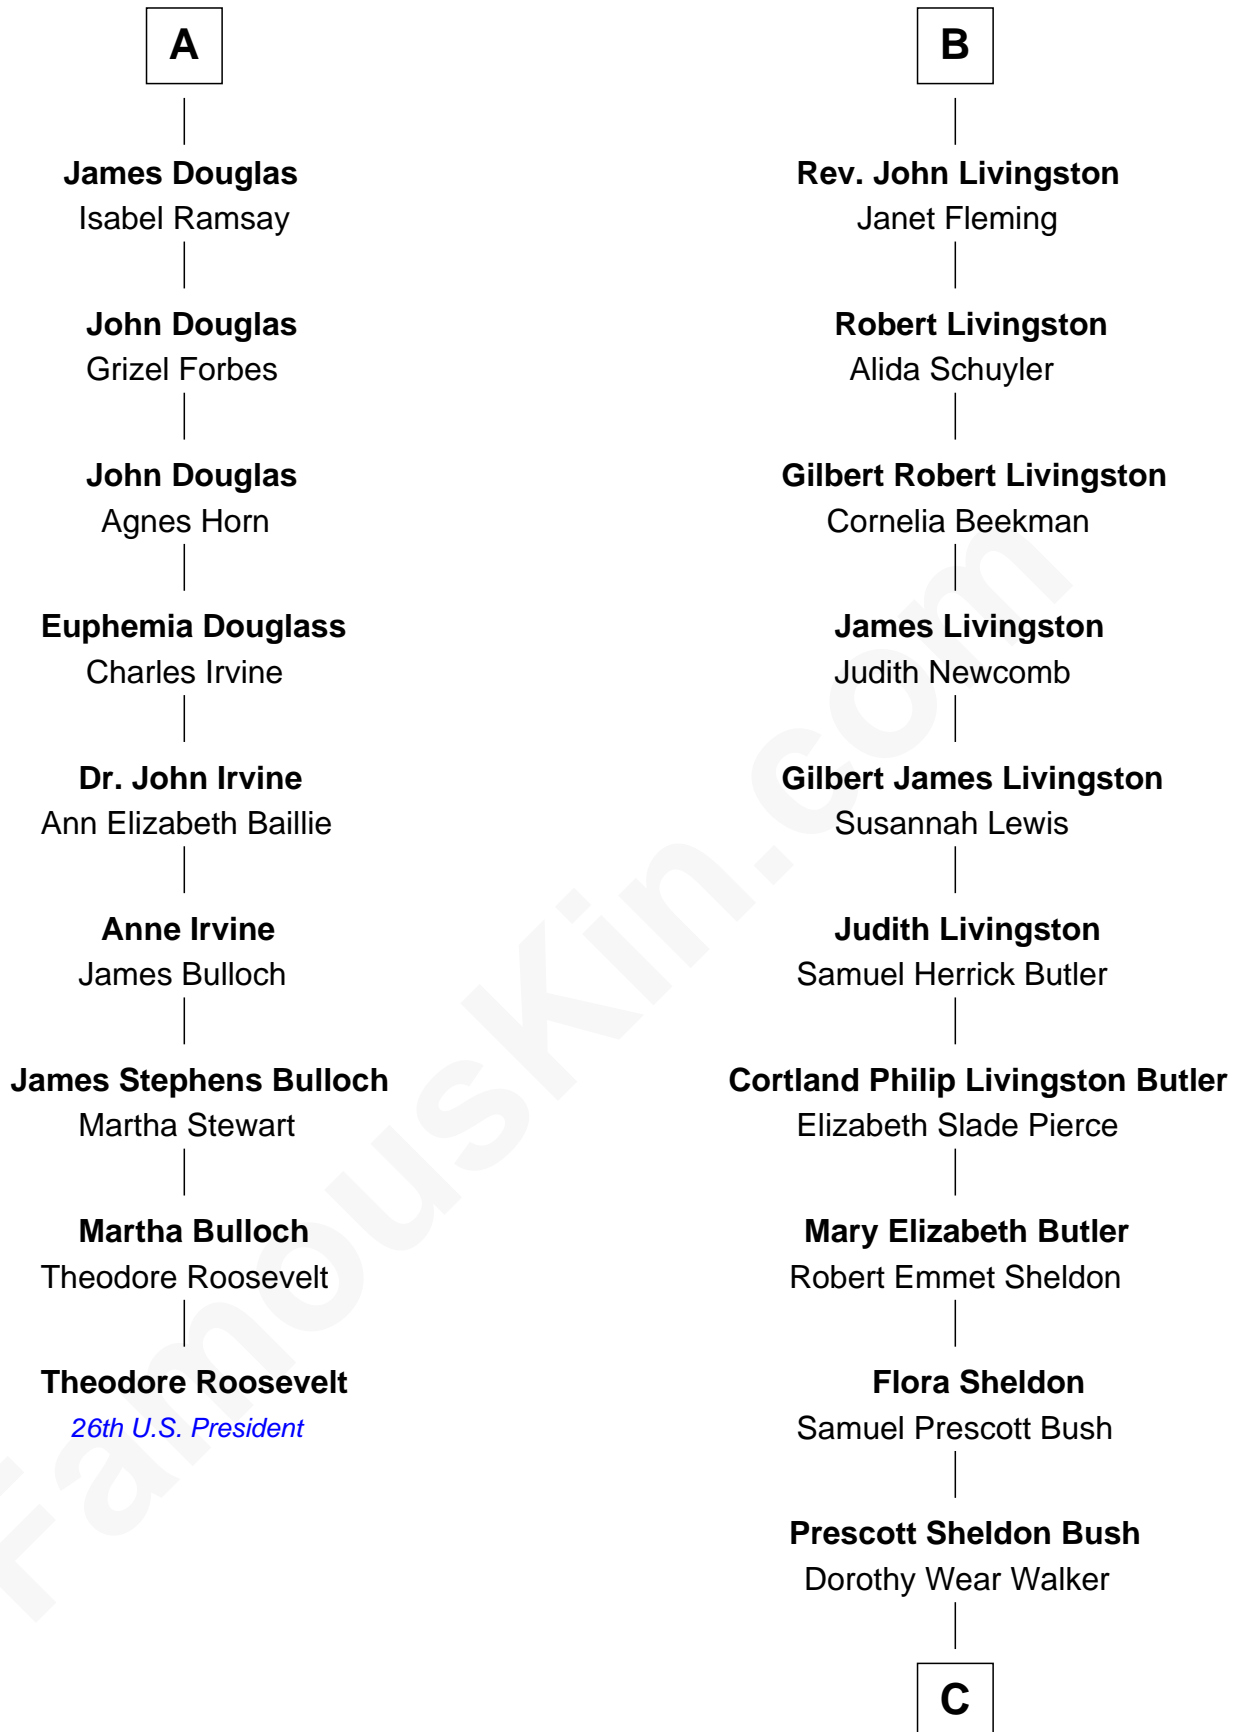

FamousKin.com
Relationship Chart of
Theodore Roosevelt
26th U.S. President

15th cousin 3 times removed of
George W. Bush
43rd U.S. President

Sir David Lindsay
 Elizabeth Stewart

C

George Herbert Walker Bush

Barbara Pierce

George W. Bush

43rd U.S. President

FamousKin.com