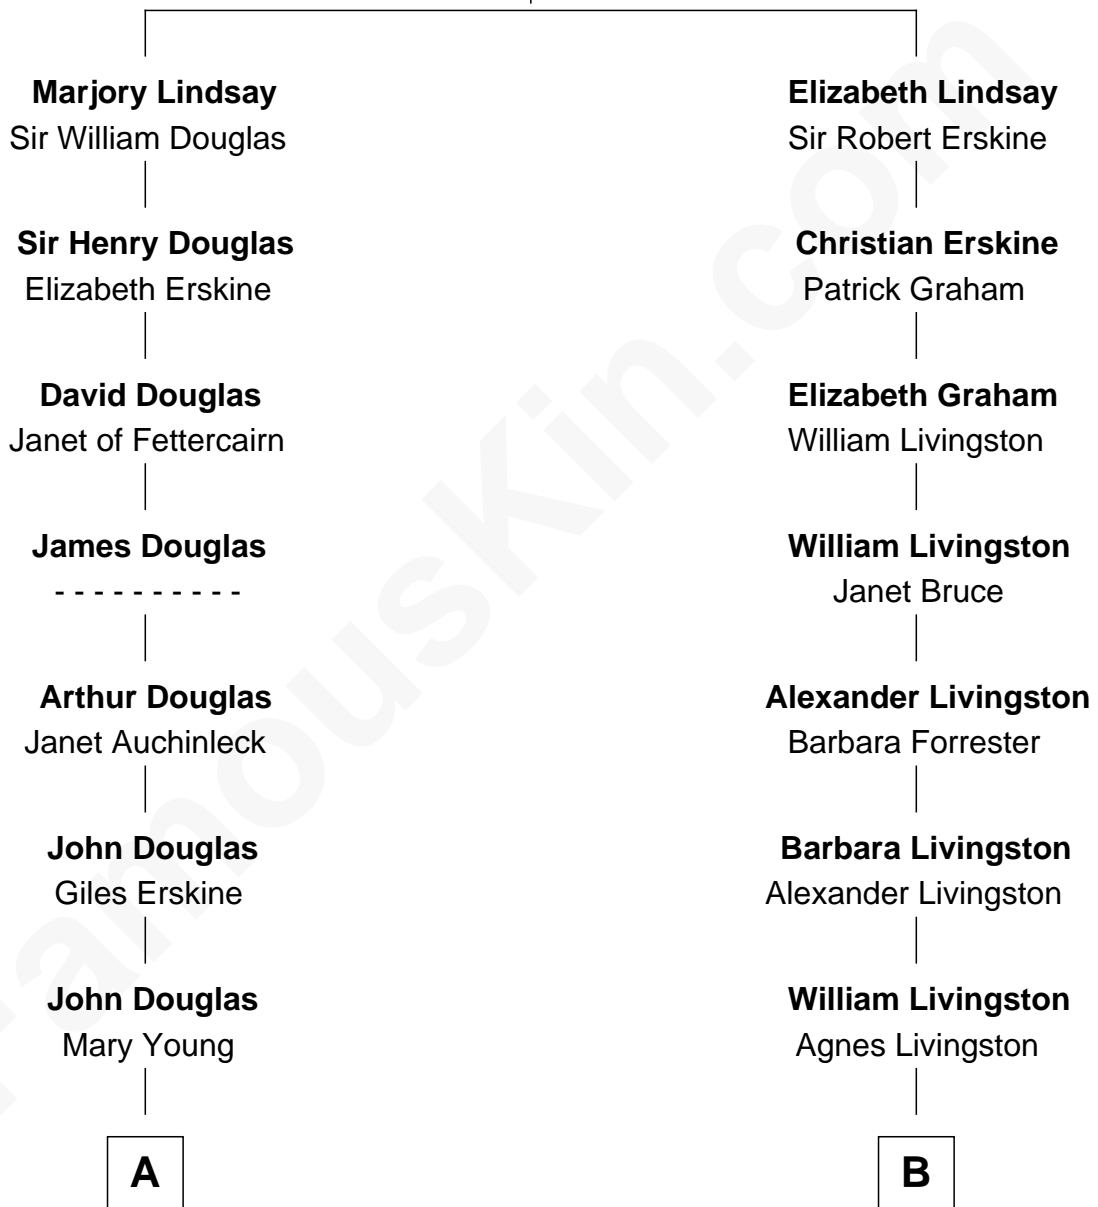

FamousKin.com
Relationship Chart of
Theodore Roosevelt
26th U.S. President

15th cousin 3 times removed of
George W. Bush
43rd U.S. President

Sir David Lindsay
 Elizabeth Stewart

C

George Herbert Walker Bush

Barbara Pierce

George W. Bush

43rd U.S. President

FamousKin.com