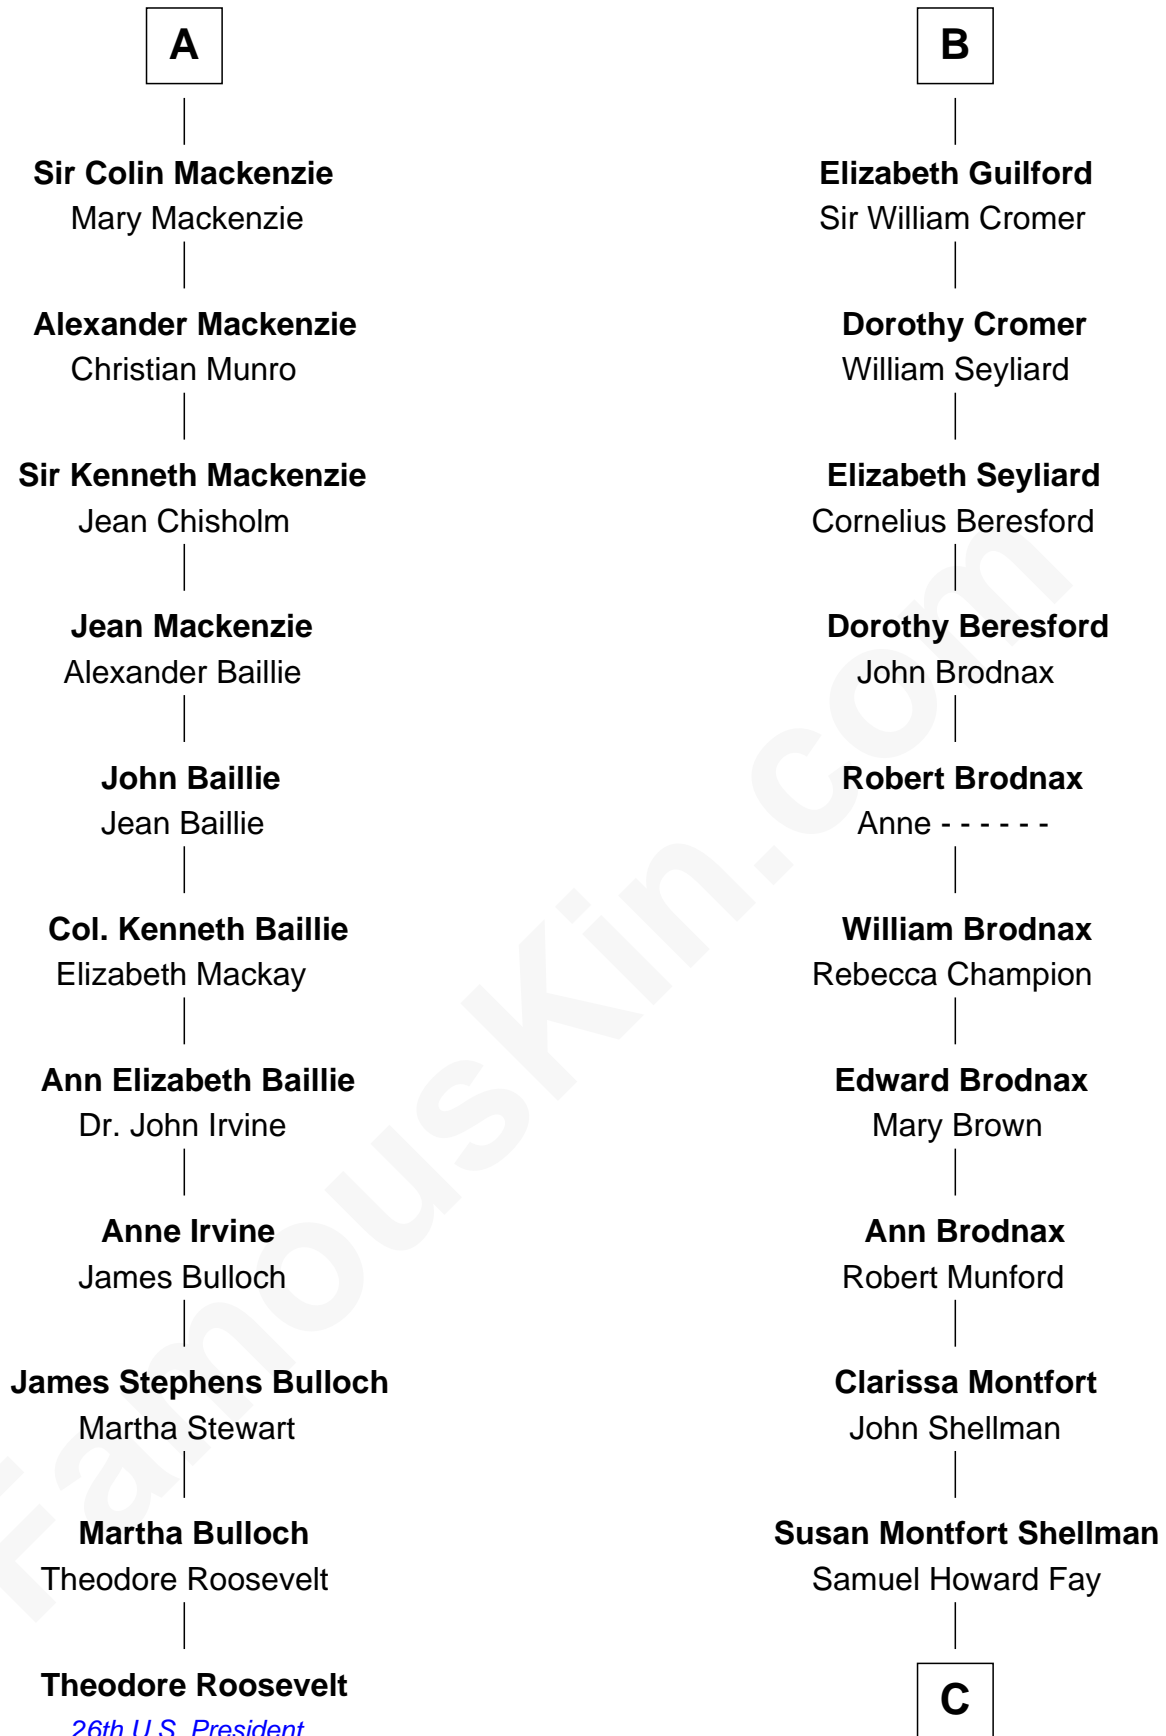

**FamousKin.com**  
**Relationship Chart of**  
**Theodore Roosevelt**  
*26th U.S. President*

**17th cousin 4 times removed of**  
**George W. Bush**  
*43rd U.S. President*

**Sir Robert de Holland**  
 Maude la Zouche

**C**

**Harriet Eleanor Fay**  
Rev. James Smith Bush

**Samuel Prescott Bush**  
Flora Sheldon

**Prescott Sheldon Bush**  
Dorothy Wear Walker

**George Herbert Walker Bush**  
Barbara Pierce

**George W. Bush**  
*43rd U.S. President*