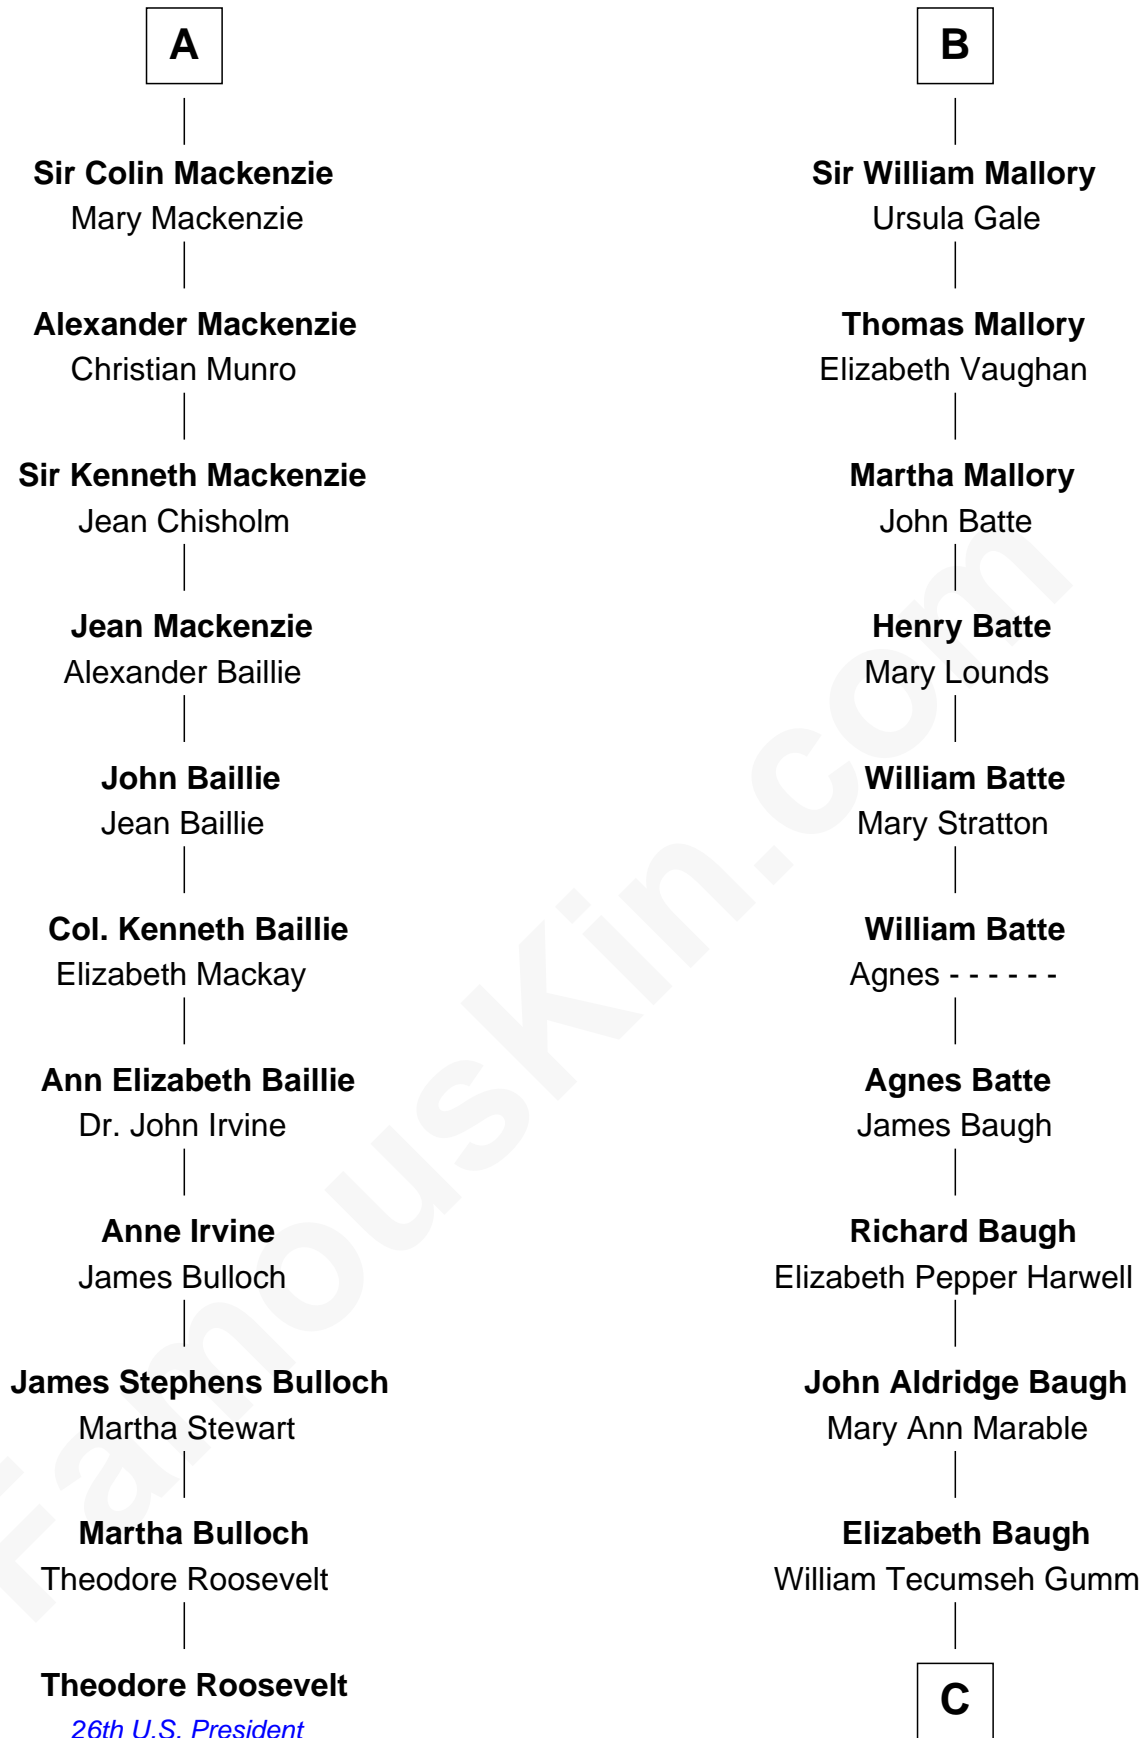

**FamousKin.com**  
**Relationship Chart of**  
**Theodore Roosevelt**  
*26th U.S. President*

17th cousin 2 times removed of

**Liza Minnelli**  
*Singer and Actress*

**Edmund Fitzalan**  
 Alice de Warenne

**C**

Francis Avent Gumm

Ethel Marian Milne

Frances Ethel Gumm

Vincent Minnelli

**Liza Minnelli**

*Singer and Actress*