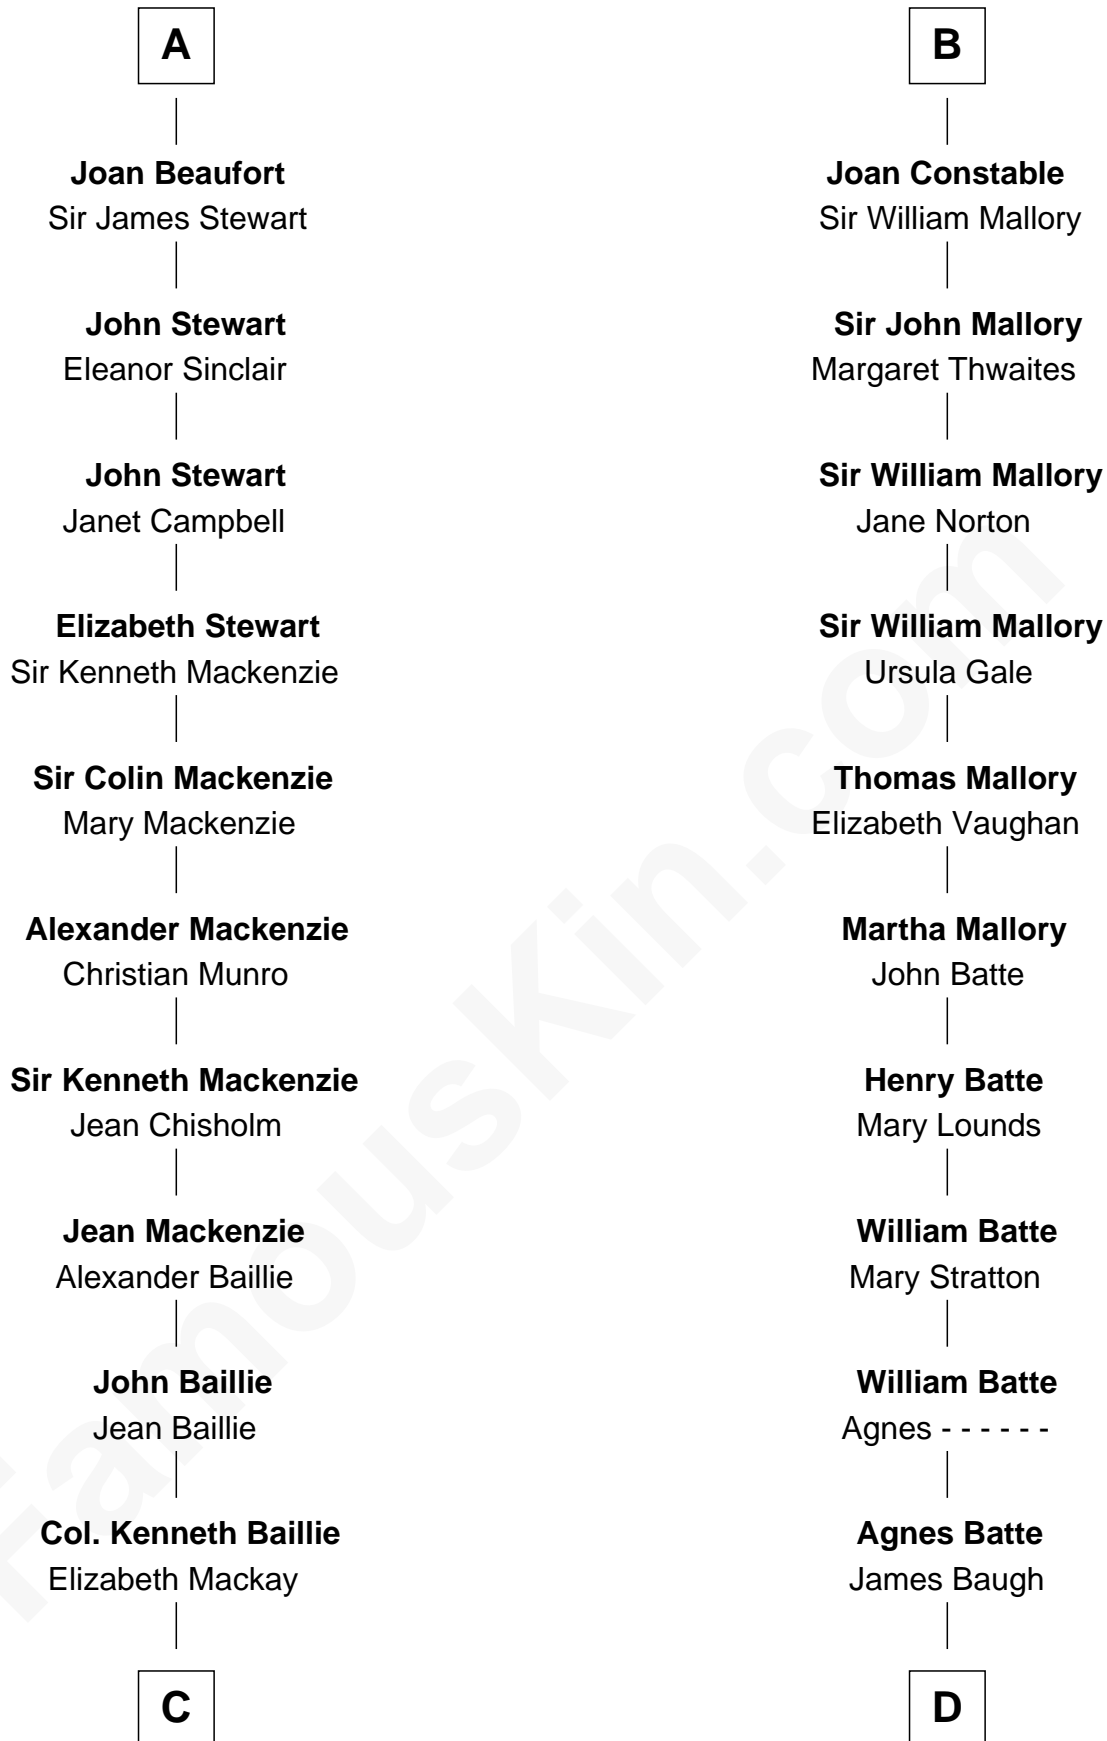

FamousKin.com Relationship Chart of

Theodore Roosevelt

26th U.S. President

21st cousin of

Judy Garland

Singer and Movie Actress

C

Ann Elizabeth Baillie

Dr. John Irvine

Anne Irvine

James Bulloch

James Stephens Bulloch

Martha Stewart

Martha Bulloch

Theodore Roosevelt

Theodore Roosevelt