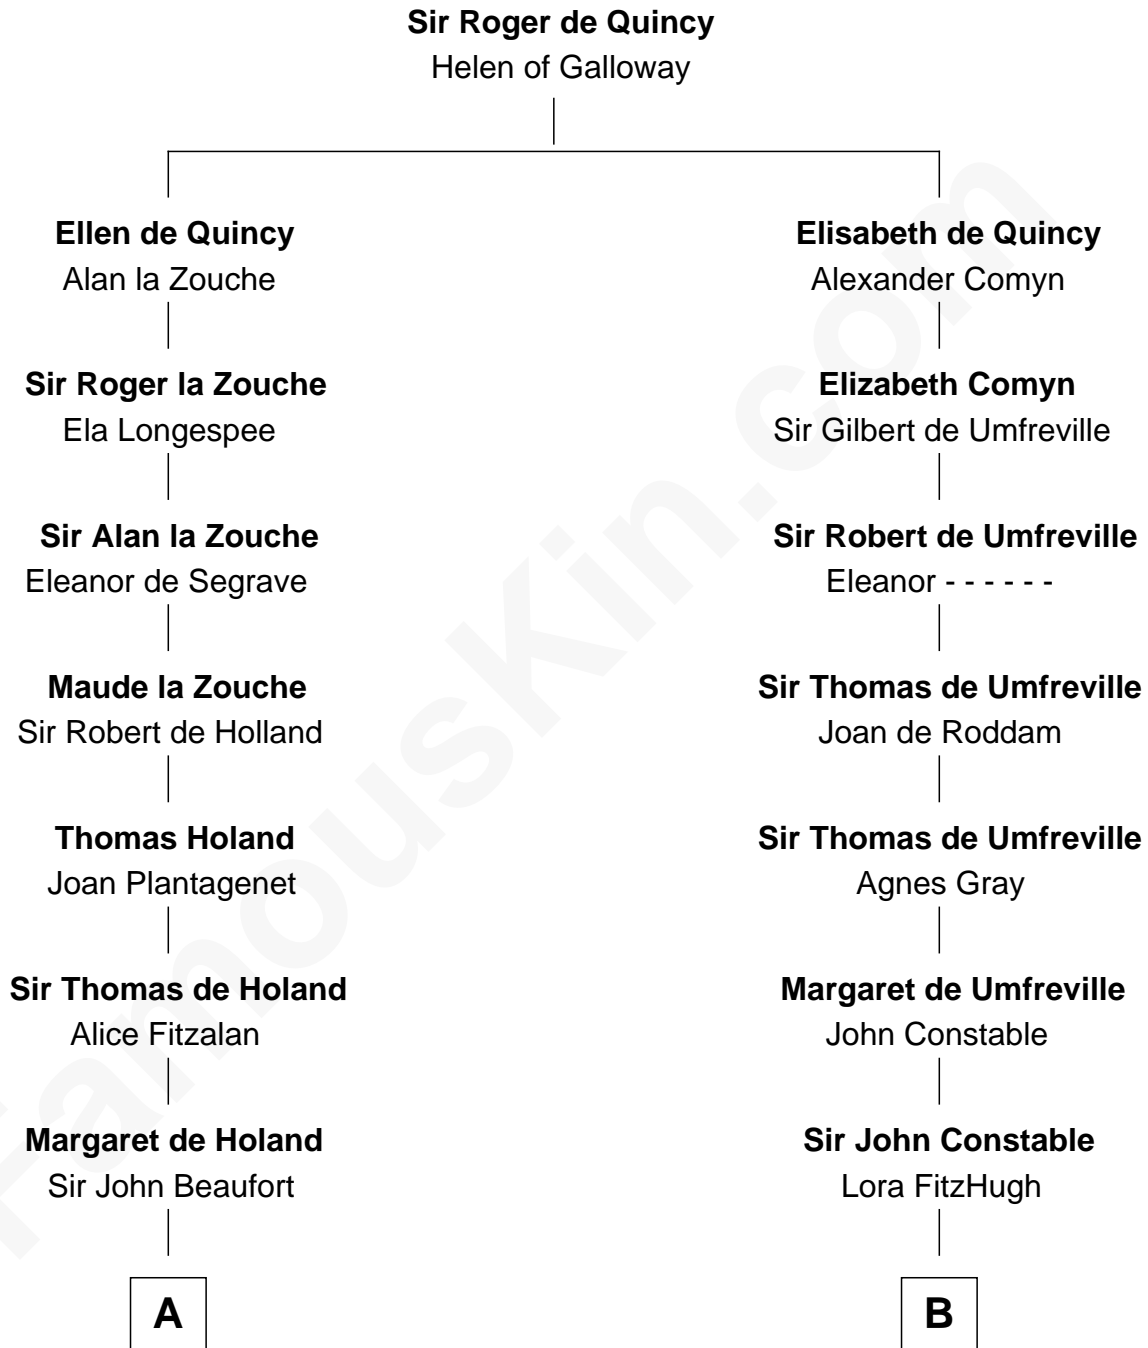

FamousKin.com Relationship Chart of

Theodore Roosevelt

26th U.S. President

21st cousin of

Judy Garland

Singer and Movie Actress

C

Ann Elizabeth Baillie

Dr. John Irvine

Anne Irvine

James Bulloch

James Stephens Bulloch

Martha Stewart

Martha Bulloch

Theodore Roosevelt

Theodore Roosevelt

26th U.S. President

D

Richard Baugh

Elizabeth Pepper Harwell

John Aldridge Baugh

Mary Ann Marable

Elizabeth Baugh

William Tecumseh Gumm