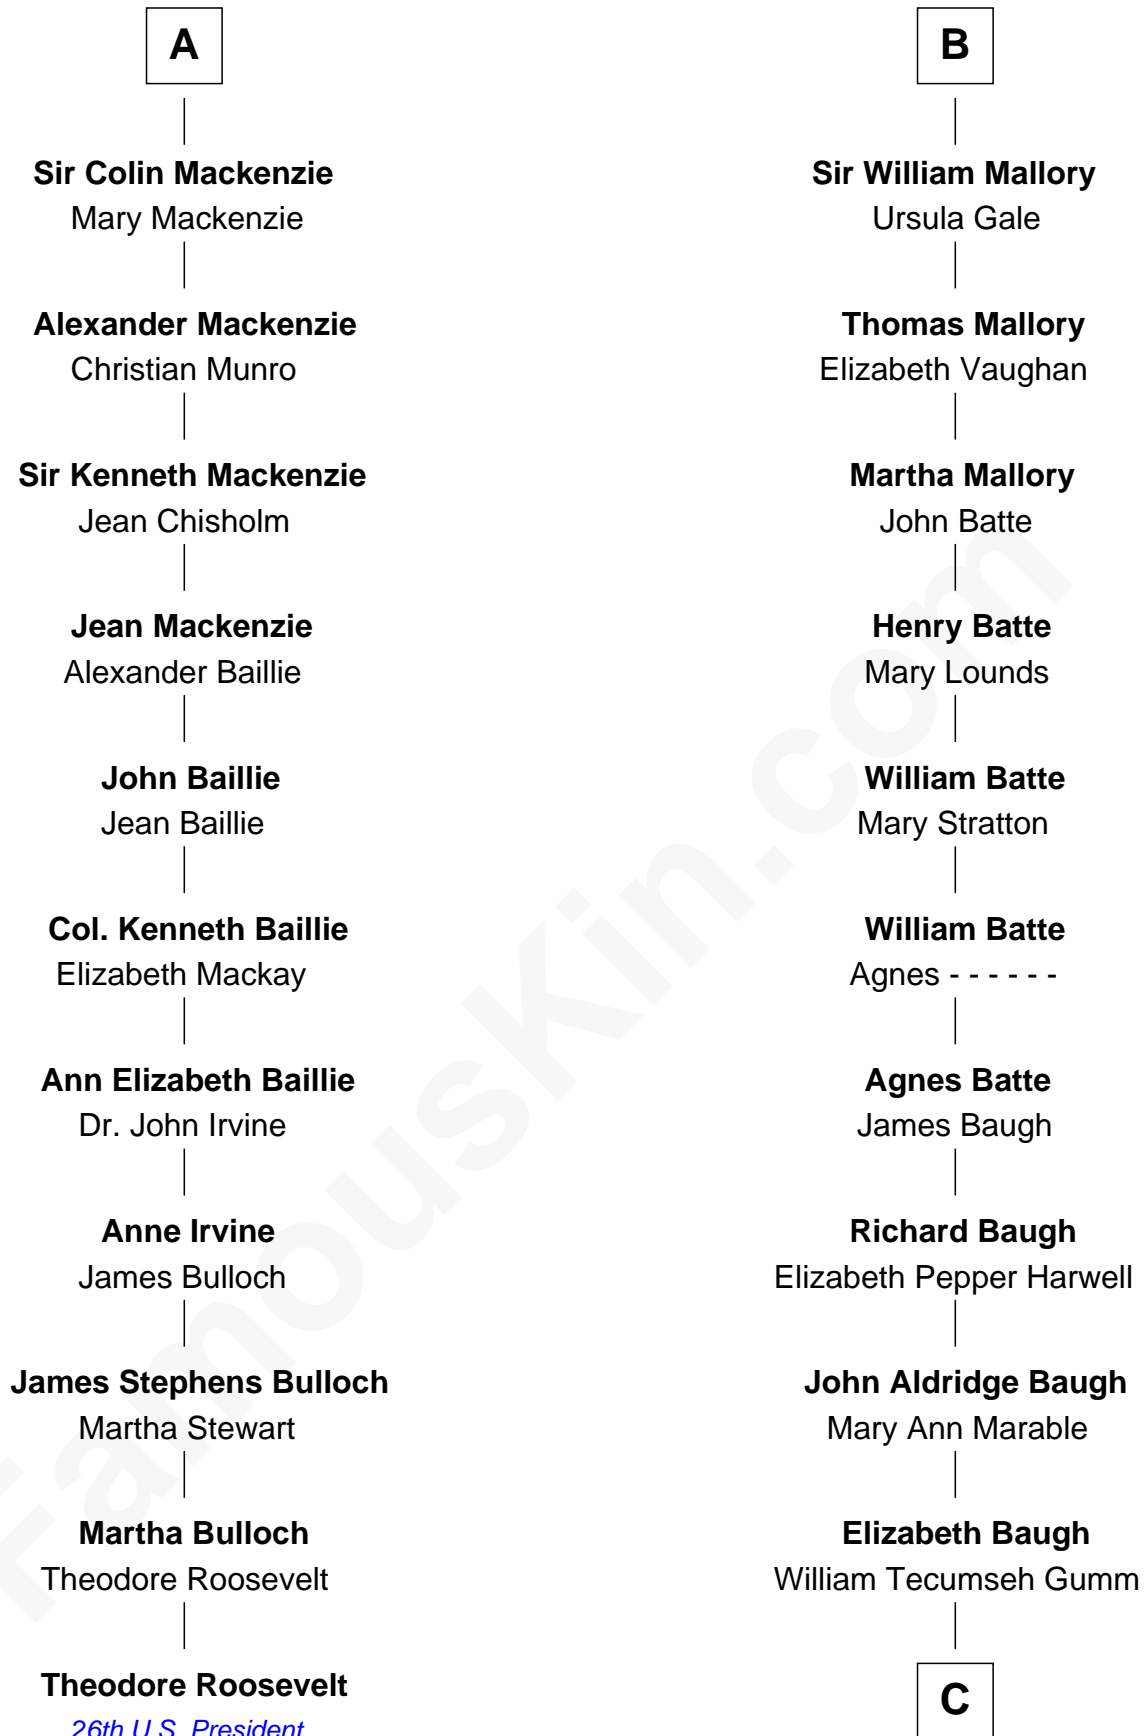

FamousKin.com
Relationship Chart of
Theodore Roosevelt
26th U.S. President

17th cousin 1 time removed of
Judy Garland
Singer and Movie Actress

Edmund Fitzalan
 Alice de Warenne

C

Francis Avent Gumm

Ethel Marian Milne