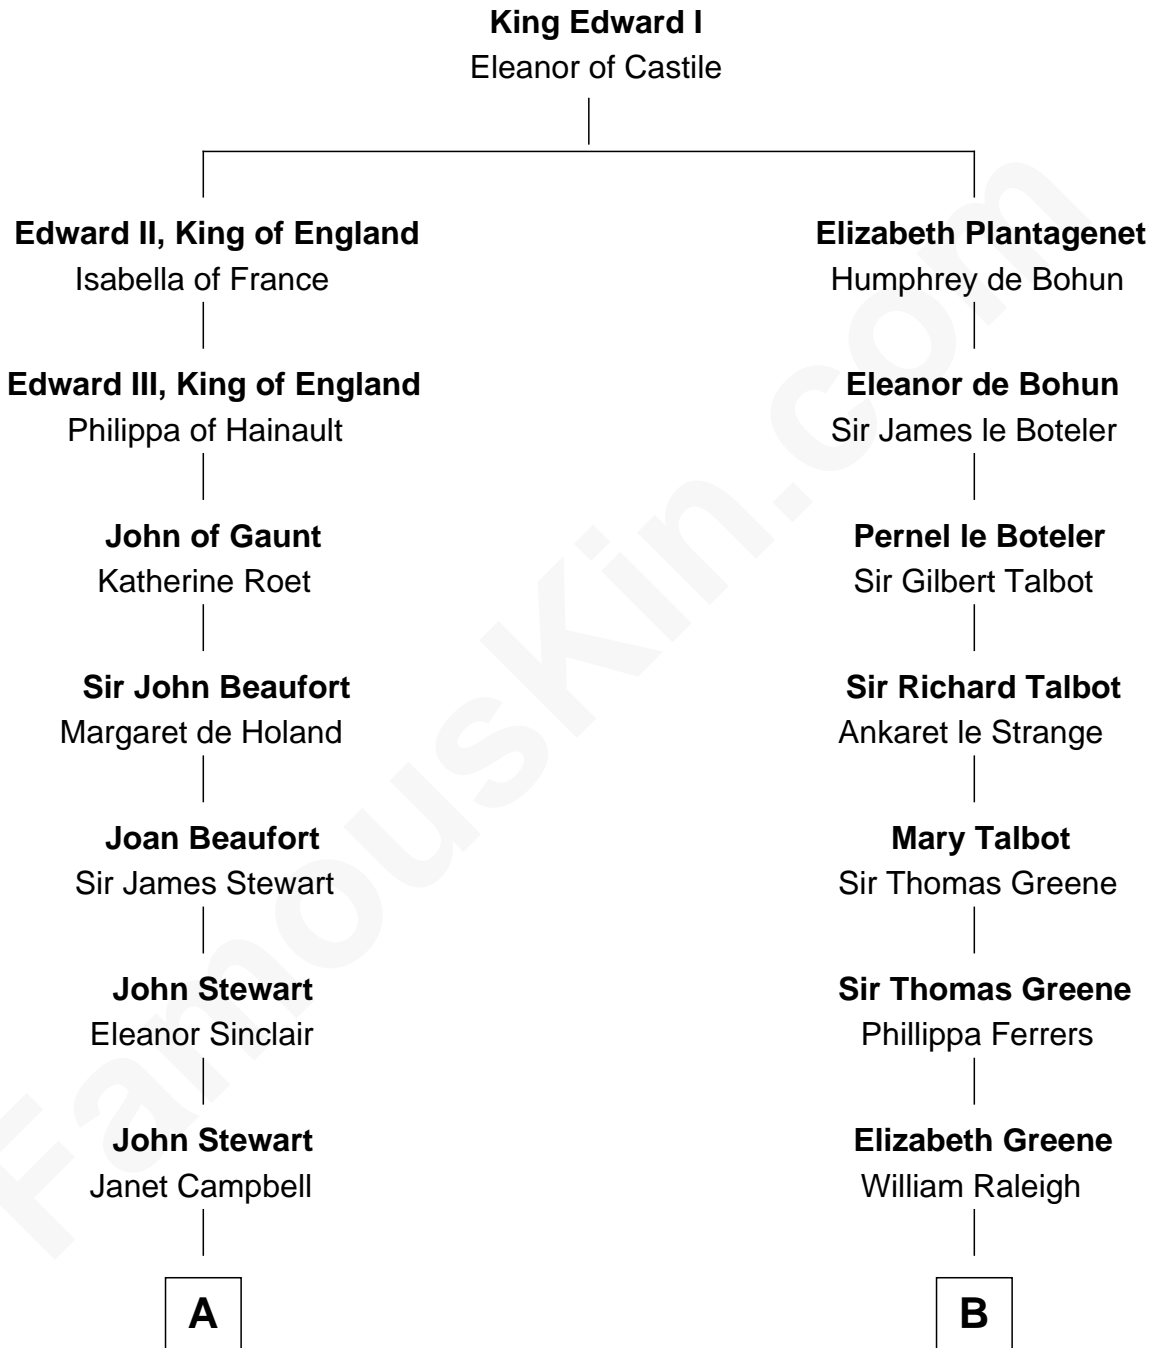

FamousKin.com
Relationship Chart of
Theodore Roosevelt
26th U.S. President

18th cousin 1 time removed of
Lucretia (Rudolph) Garfield
First Lady of President James Garfield

C

Martha Bulloch
Theodore Roosevelt

Theodore Roosevelt
26th U.S. President

D

Elijah Mason
Lucretia Greene

Arabella Greene Mason
Zebulon Rudolph

Lucretia (Rudolph) Garfield
First Lady of James Garfield

FamousKin.com