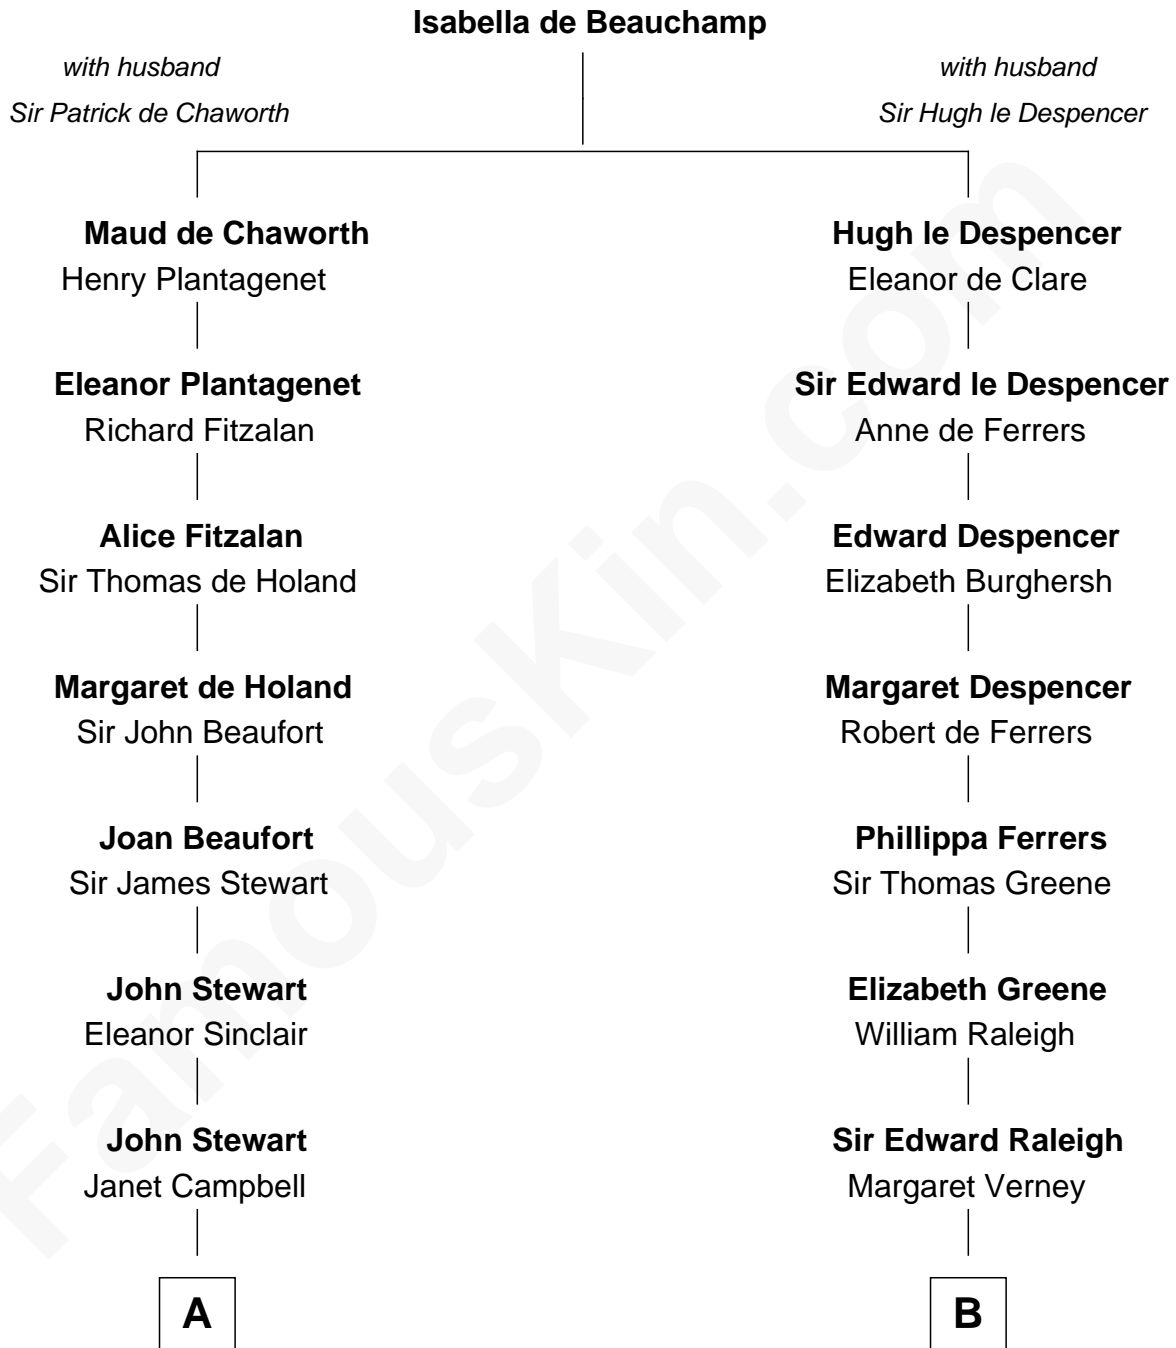

FamousKin.com
Relationship Chart of
Theodore Roosevelt
26th U.S. President

18th cousin of
Lucretia (Rudolph) Garfield
First Lady of President James Garfield

C

Martha Bulloch
Theodore Roosevelt

Theodore Roosevelt
26th U.S. President

D

Arabella Greene Mason
Zebulon Rudolph

Lucretia (Rudolph) Garfield
First Lady of James Garfield

FamousKin.com