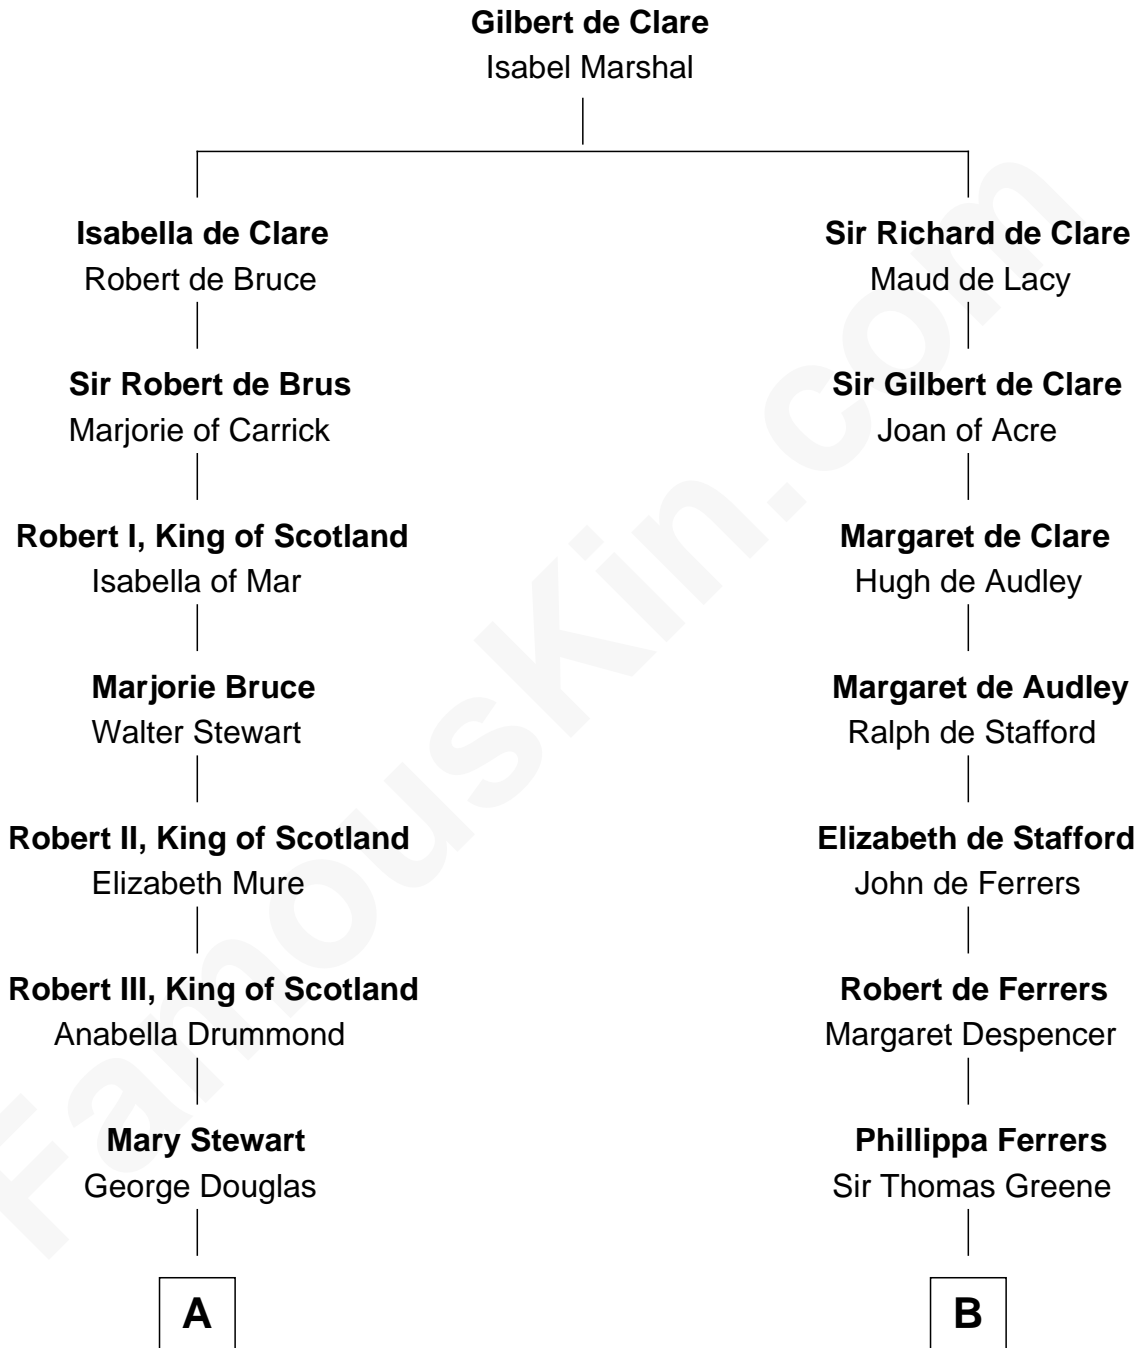

FamousKin.com
Relationship Chart of
Theodore Roosevelt
26th U.S. President

20th cousin of
Lucretia (Rudolph) Garfield
First Lady of President James Garfield

C

Anne Irvine
James Bulloch

James Stephens Bulloch
Martha Stewart

Martha Bulloch
Theodore Roosevelt

Theodore Roosevelt
26th U.S. President

D

Peleg Sanford Mason
Mary Stanton

Elijah Mason
Lucretia Greene

Arabella Greene Mason
Zebulon Rudolph

Lucretia (Rudolph) Garfield
First Lady of James Garfield