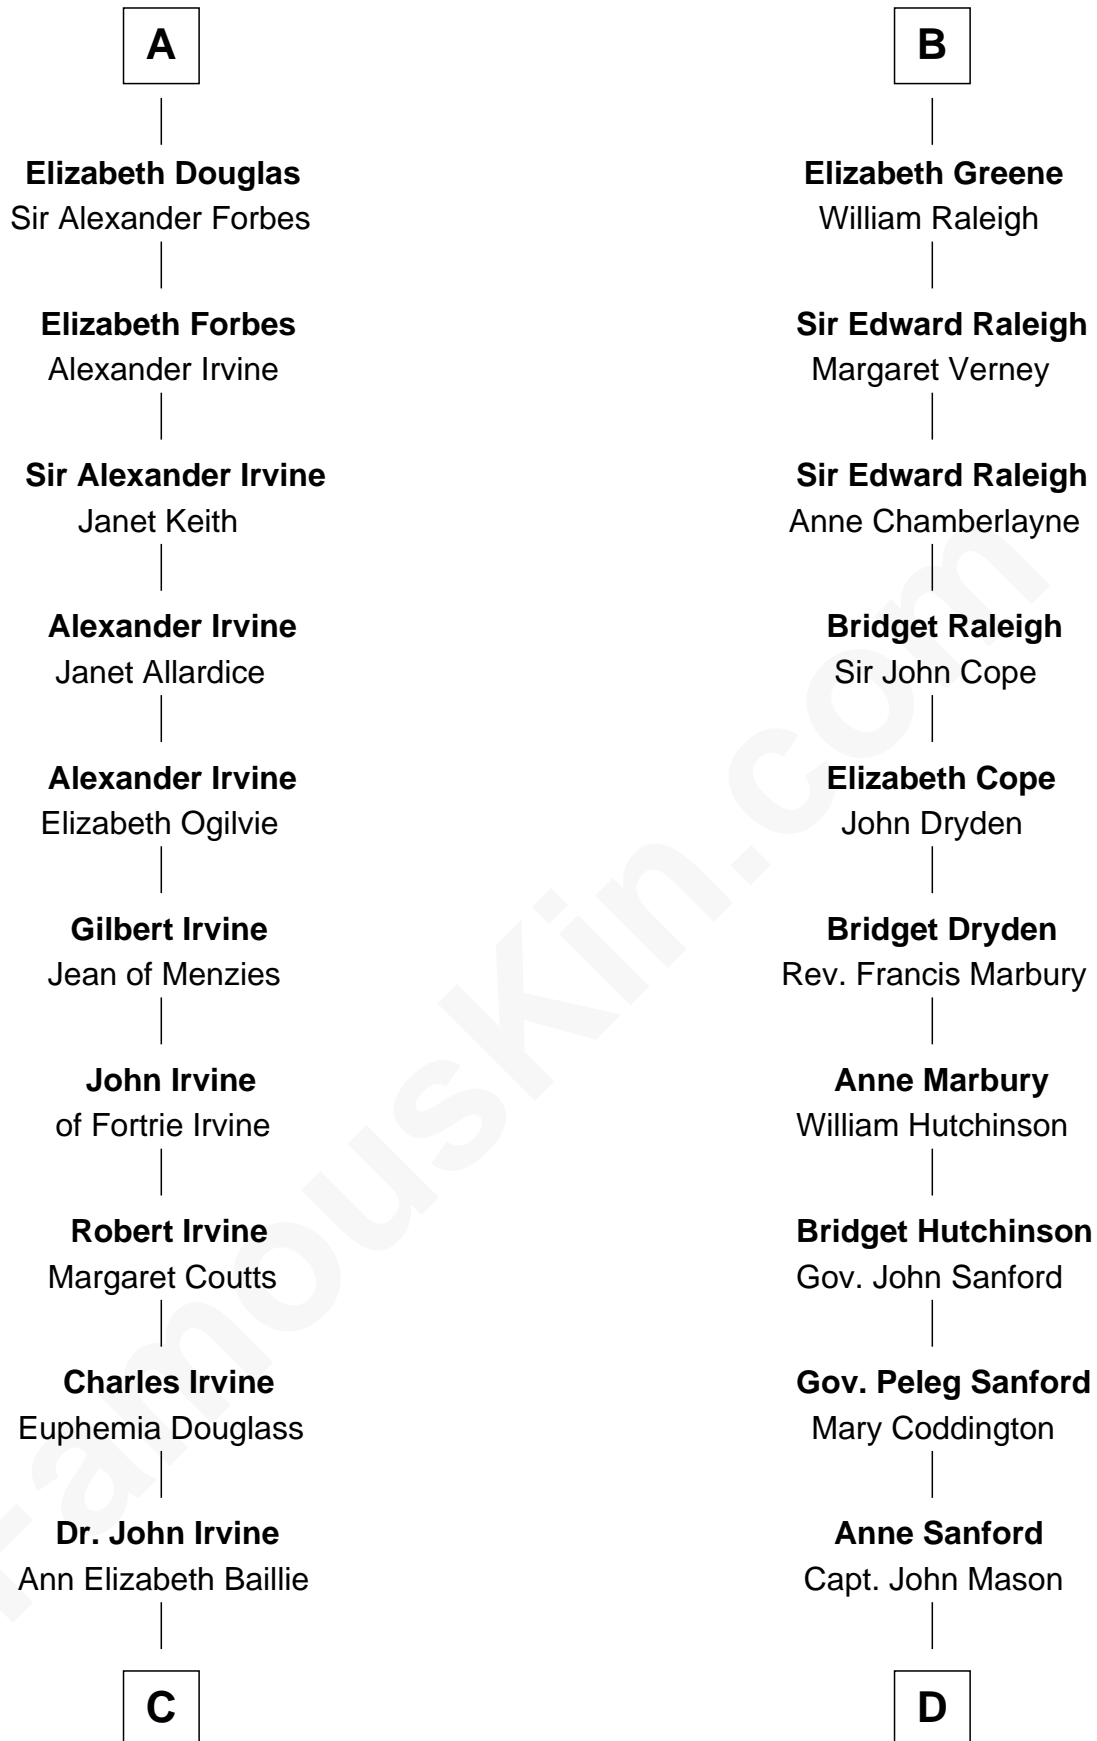

FamousKin.com
Relationship Chart of
Theodore Roosevelt
26th U.S. President

20th cousin of
Lucretia (Rudolph) Garfield
First Lady of President James Garfield

C

Anne Irvine
James Bulloch

James Stephens Bulloch
Martha Stewart

Martha Bulloch
Theodore Roosevelt

Theodore Roosevelt
26th U.S. President

D

Peleg Sanford Mason
Mary Stanton

Elijah Mason
Lucretia Greene

Arabella Greene Mason
Zebulon Rudolph

Lucretia (Rudolph) Garfield
First Lady of James Garfield