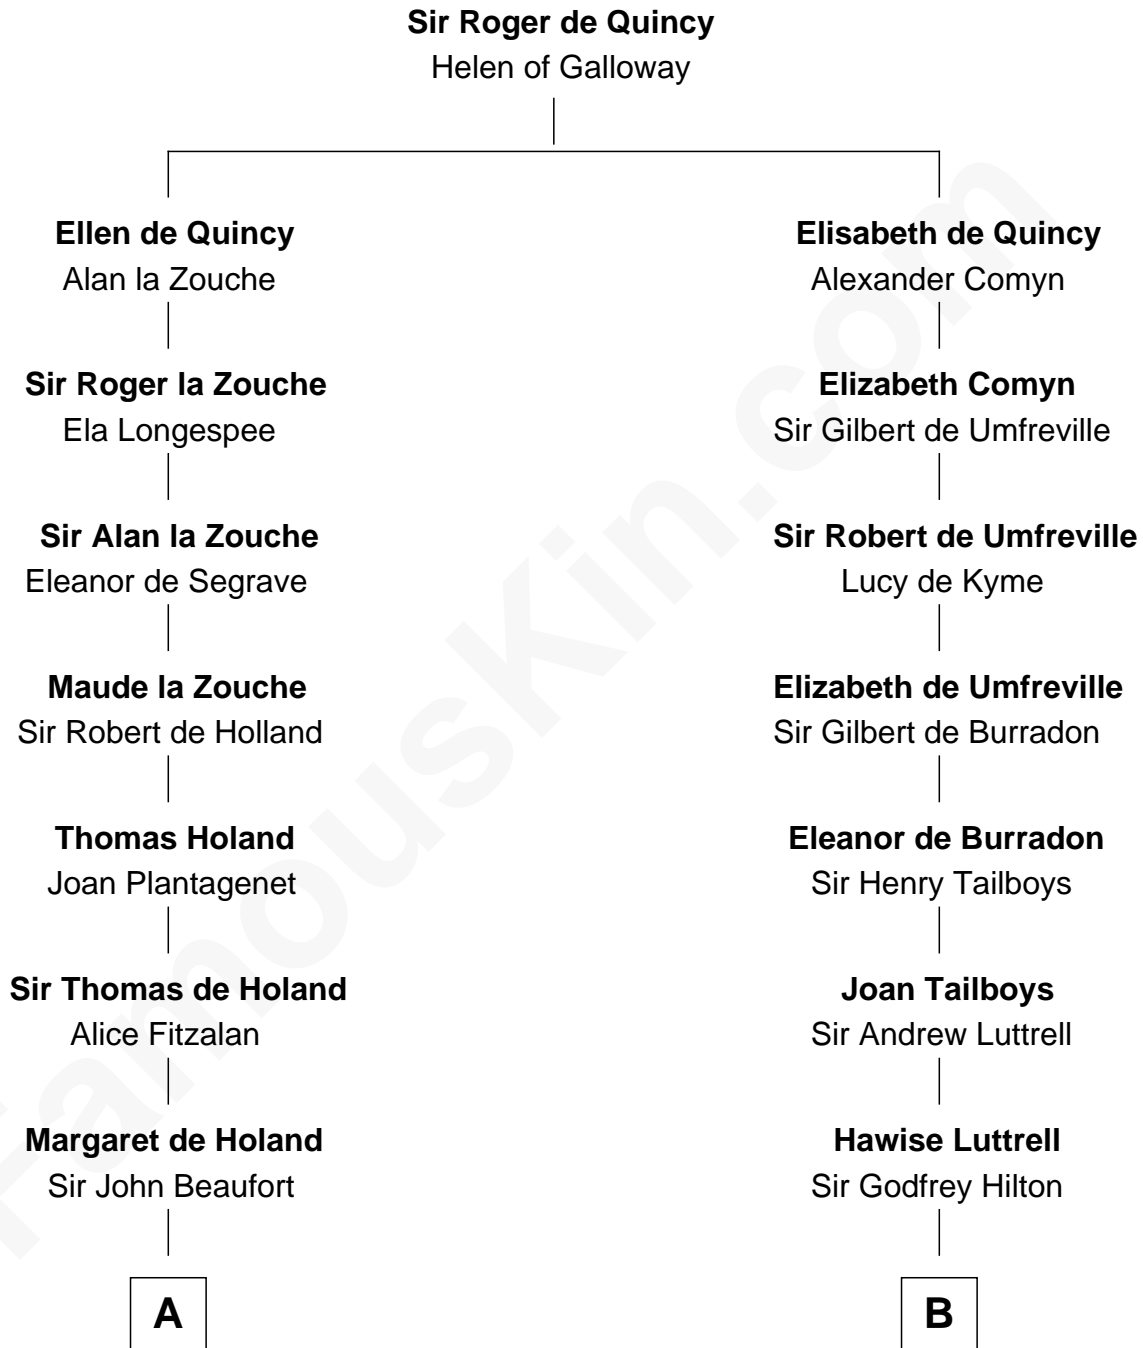

FamousKin.com
Relationship Chart of
Theodore Roosevelt
26th U.S. President

20th cousin 1 time removed of
Lucretia (Rudolph) Garfield
First Lady of President James Garfield

C

Ann Elizabeth Baillie

Dr. John Irvine

Anne Irvine

James Bulloch

James Stephens Bulloch

Martha Stewart

Martha Bulloch

Theodore Roosevelt

Theodore Roosevelt

26th U.S. President