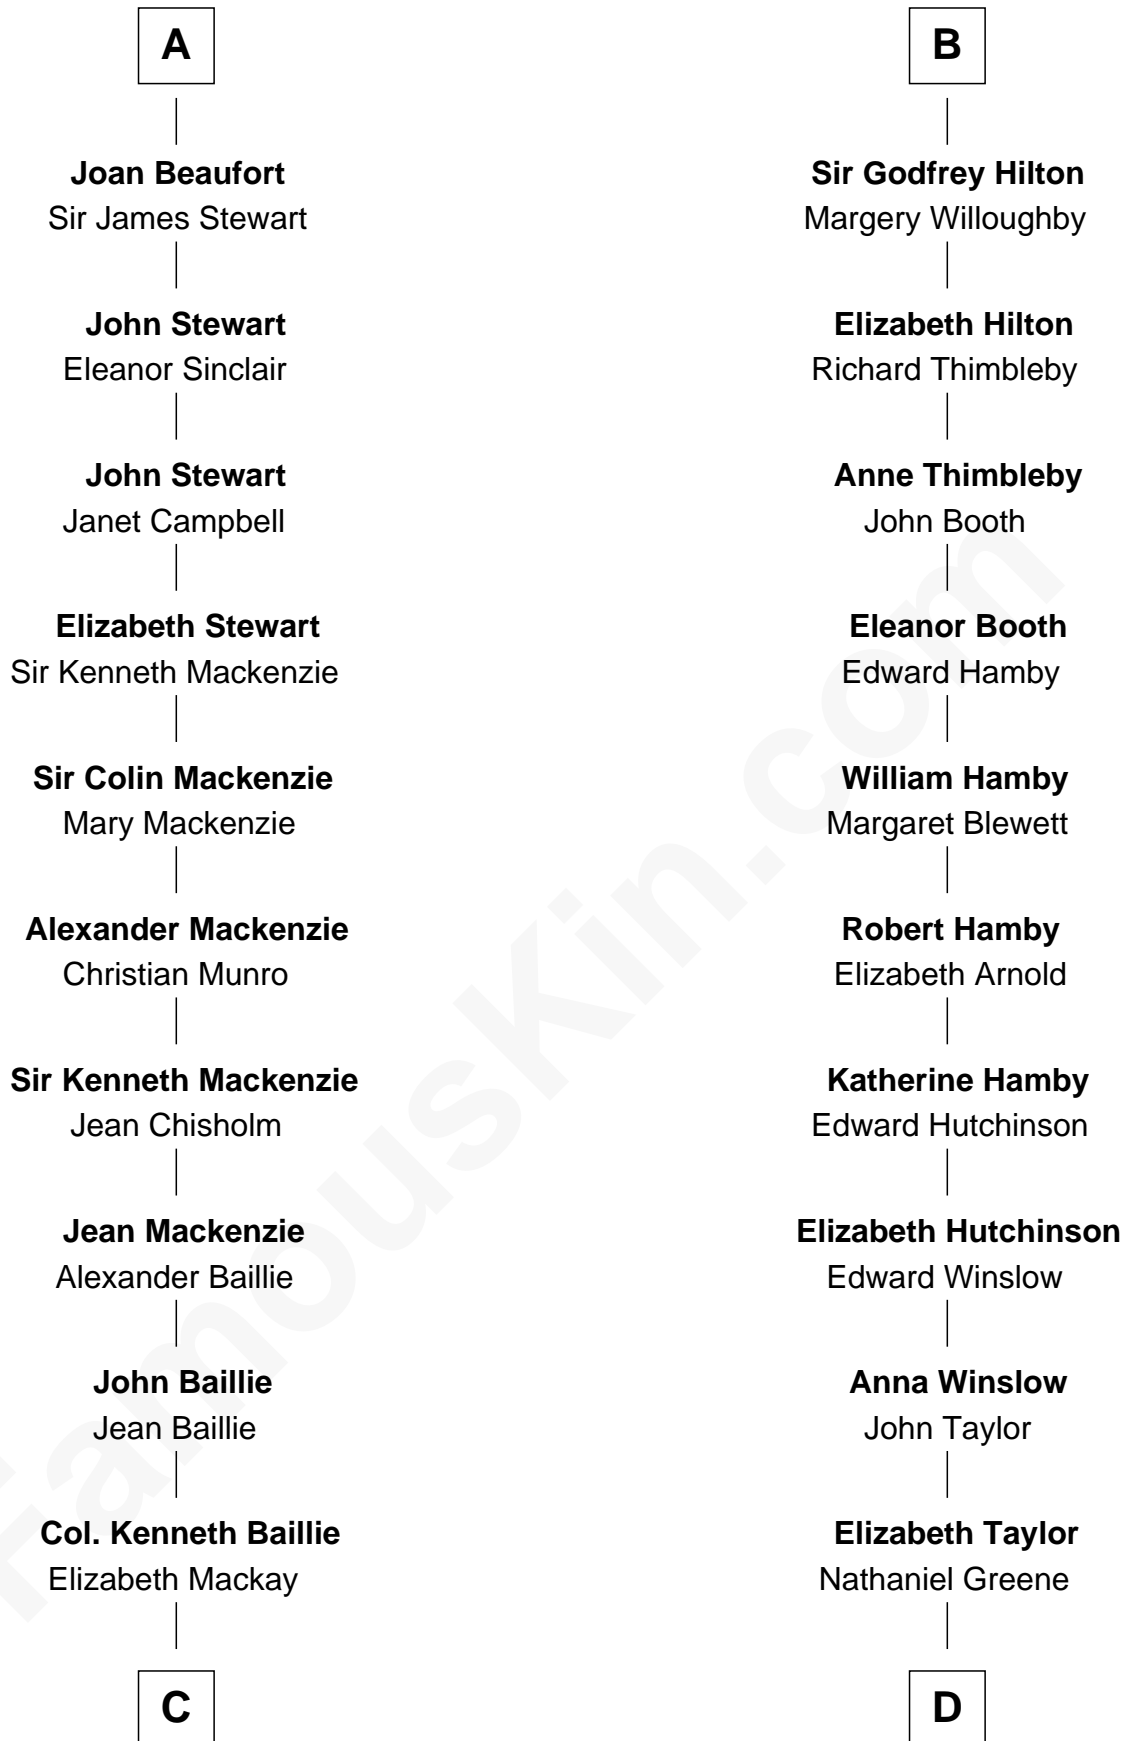

FamousKin.com
Relationship Chart of
Theodore Roosevelt
26th U.S. President

20th cousin 1 time removed of
Lucretia (Rudolph) Garfield
First Lady of President James Garfield

C

Ann Elizabeth Baillie

Dr. John Irvine

Anne Irvine

James Bulloch

James Stephens Bulloch

Martha Stewart

Martha Bulloch

Theodore Roosevelt

Theodore Roosevelt

26th U.S. President