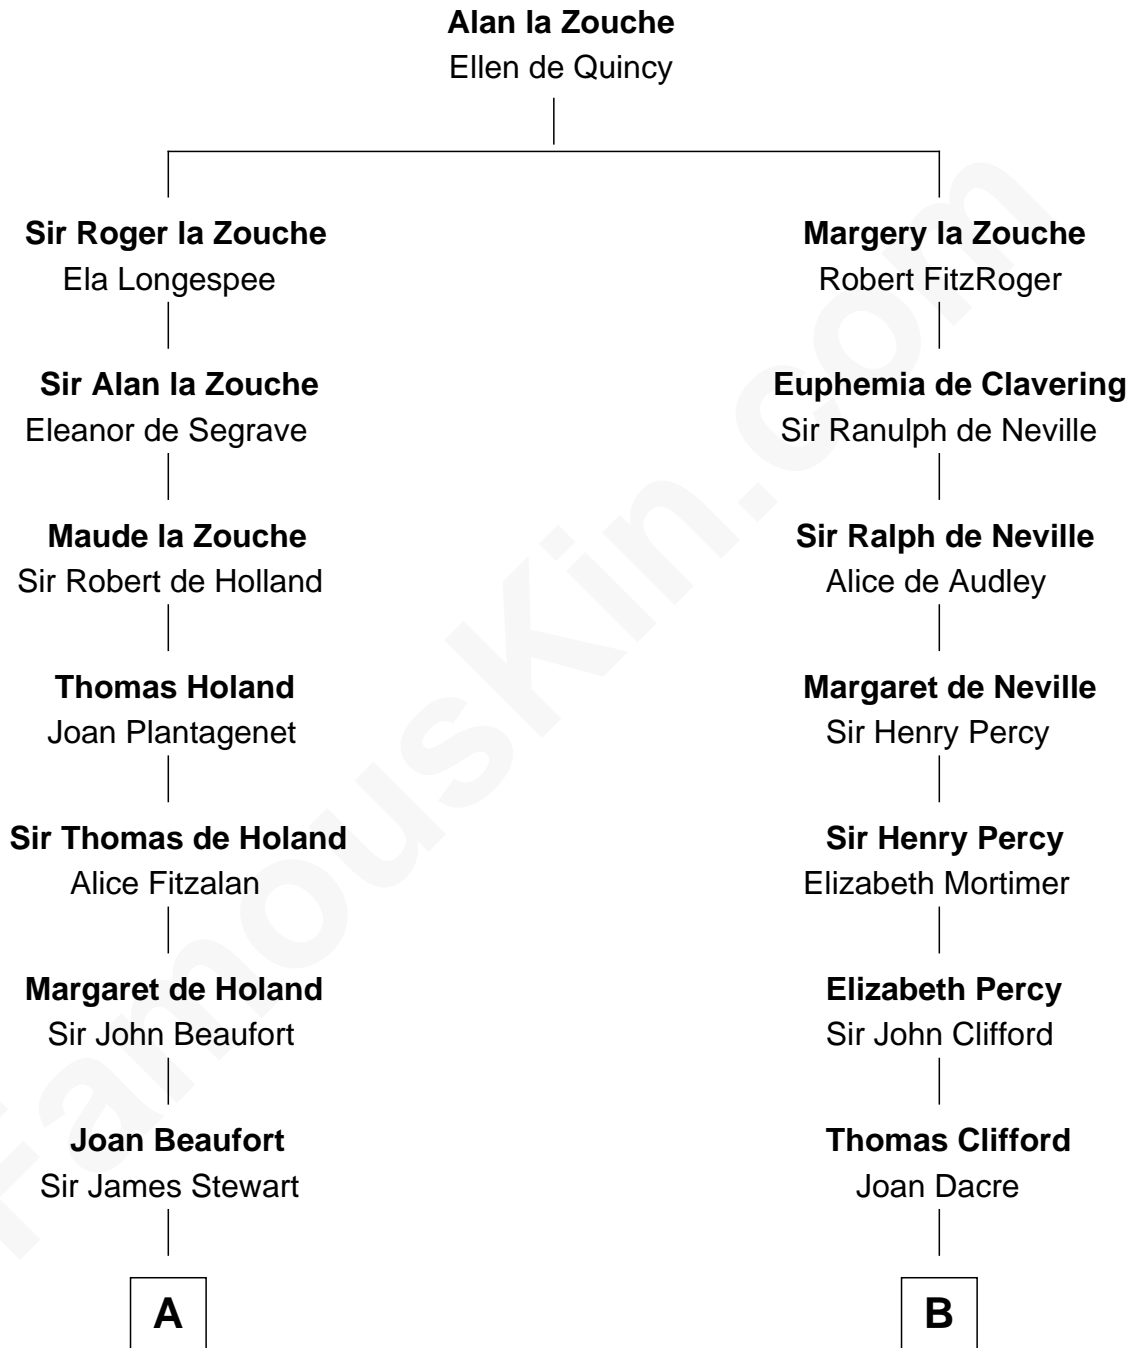

**FamousKin.com**  
**Relationship Chart of**  
**Theodore Roosevelt**  
*26th U.S. President*

**17th cousin 3 times removed of**  
**George Mason**  
*Father of the U.S. Bill of Rights*

**C**

—  
**Anne Irvine**  
James Bulloch

—  
**James Stephens Bulloch**  
Martha Stewart

—  
**Martha Bulloch**  
Theodore Roosevelt

—  
**Theodore Roosevelt**  
*26th U.S. President*

FamousKin.com