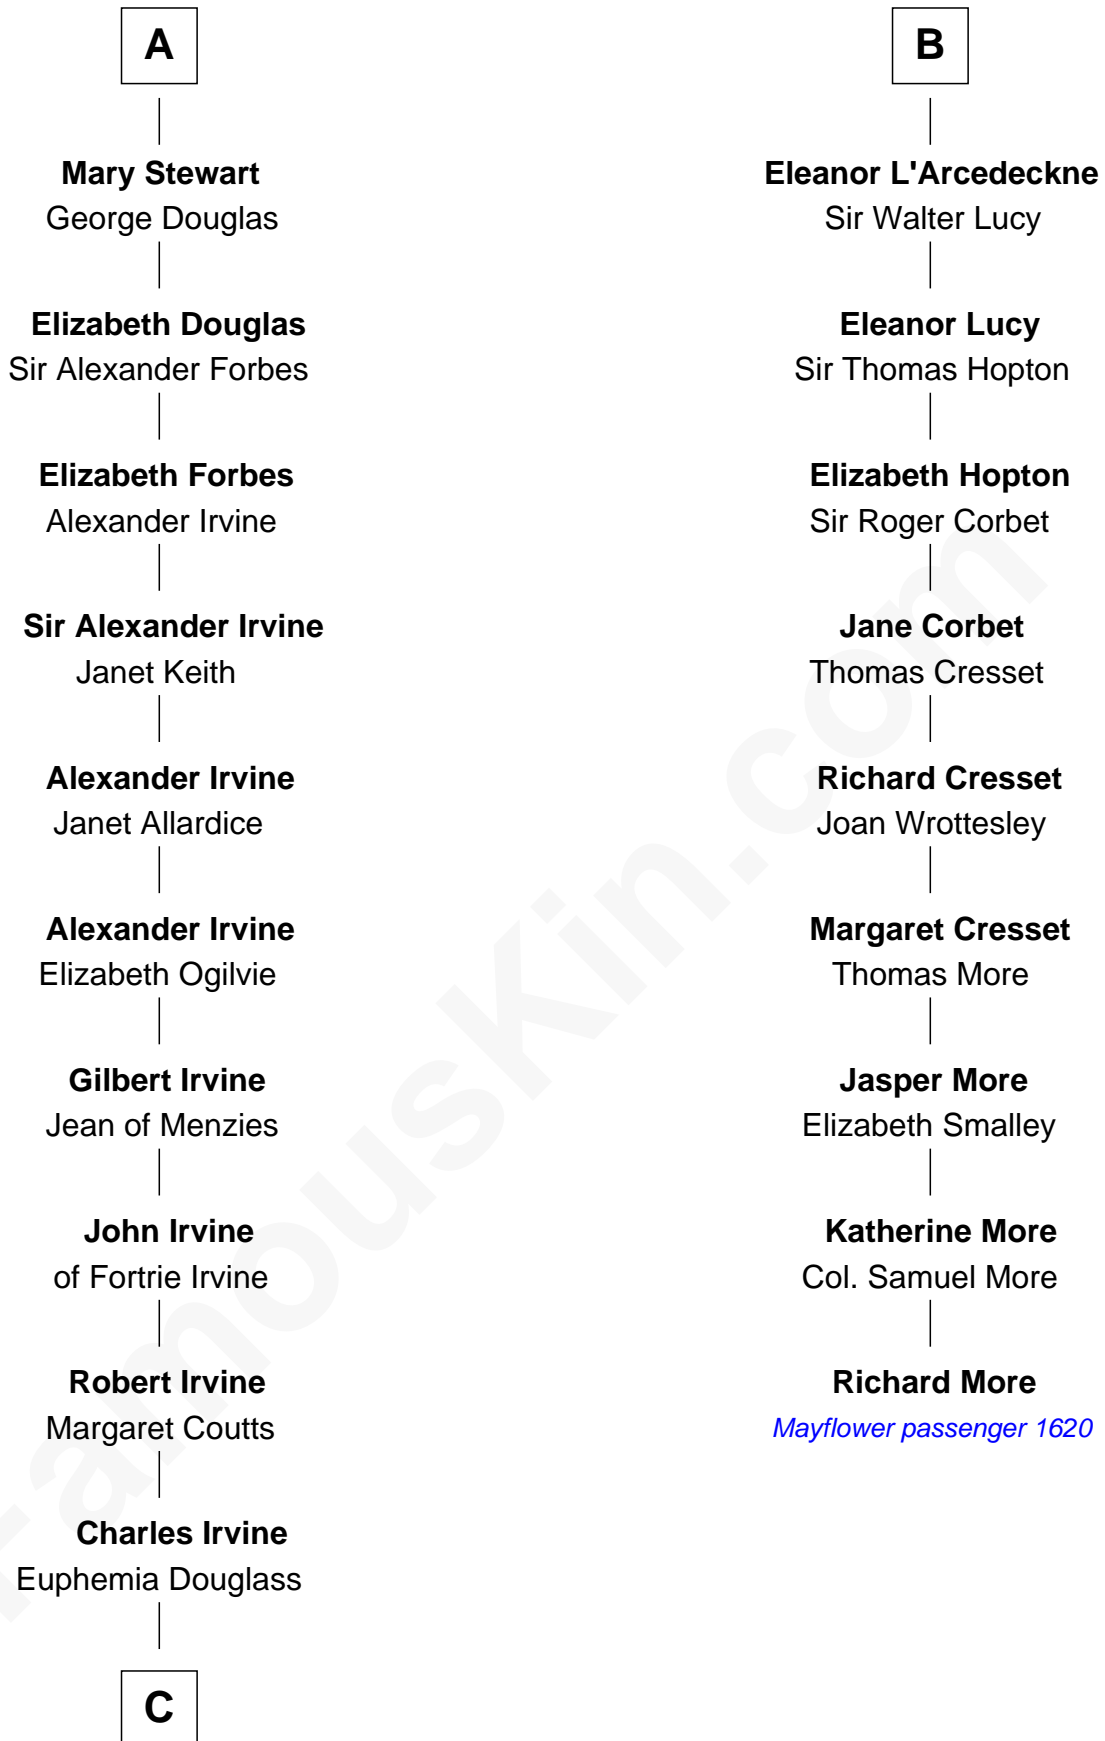

FamousKin.com
Relationship Chart of
Theodore Roosevelt
26th U.S. President

15th cousin 6 times removed of

Richard More
(c1614 - c1696) Mayflower passenger 1620

David of Huntingdon
 Maud of Chester

C

Dr. John Irvine
Ann Elizabeth Baillie

Anne Irvine
James Bulloch

James Stephens Bulloch
Martha Stewart

Martha Bulloch
Theodore Roosevelt

Theodore Roosevelt
26th U.S. President

FamousKin.com