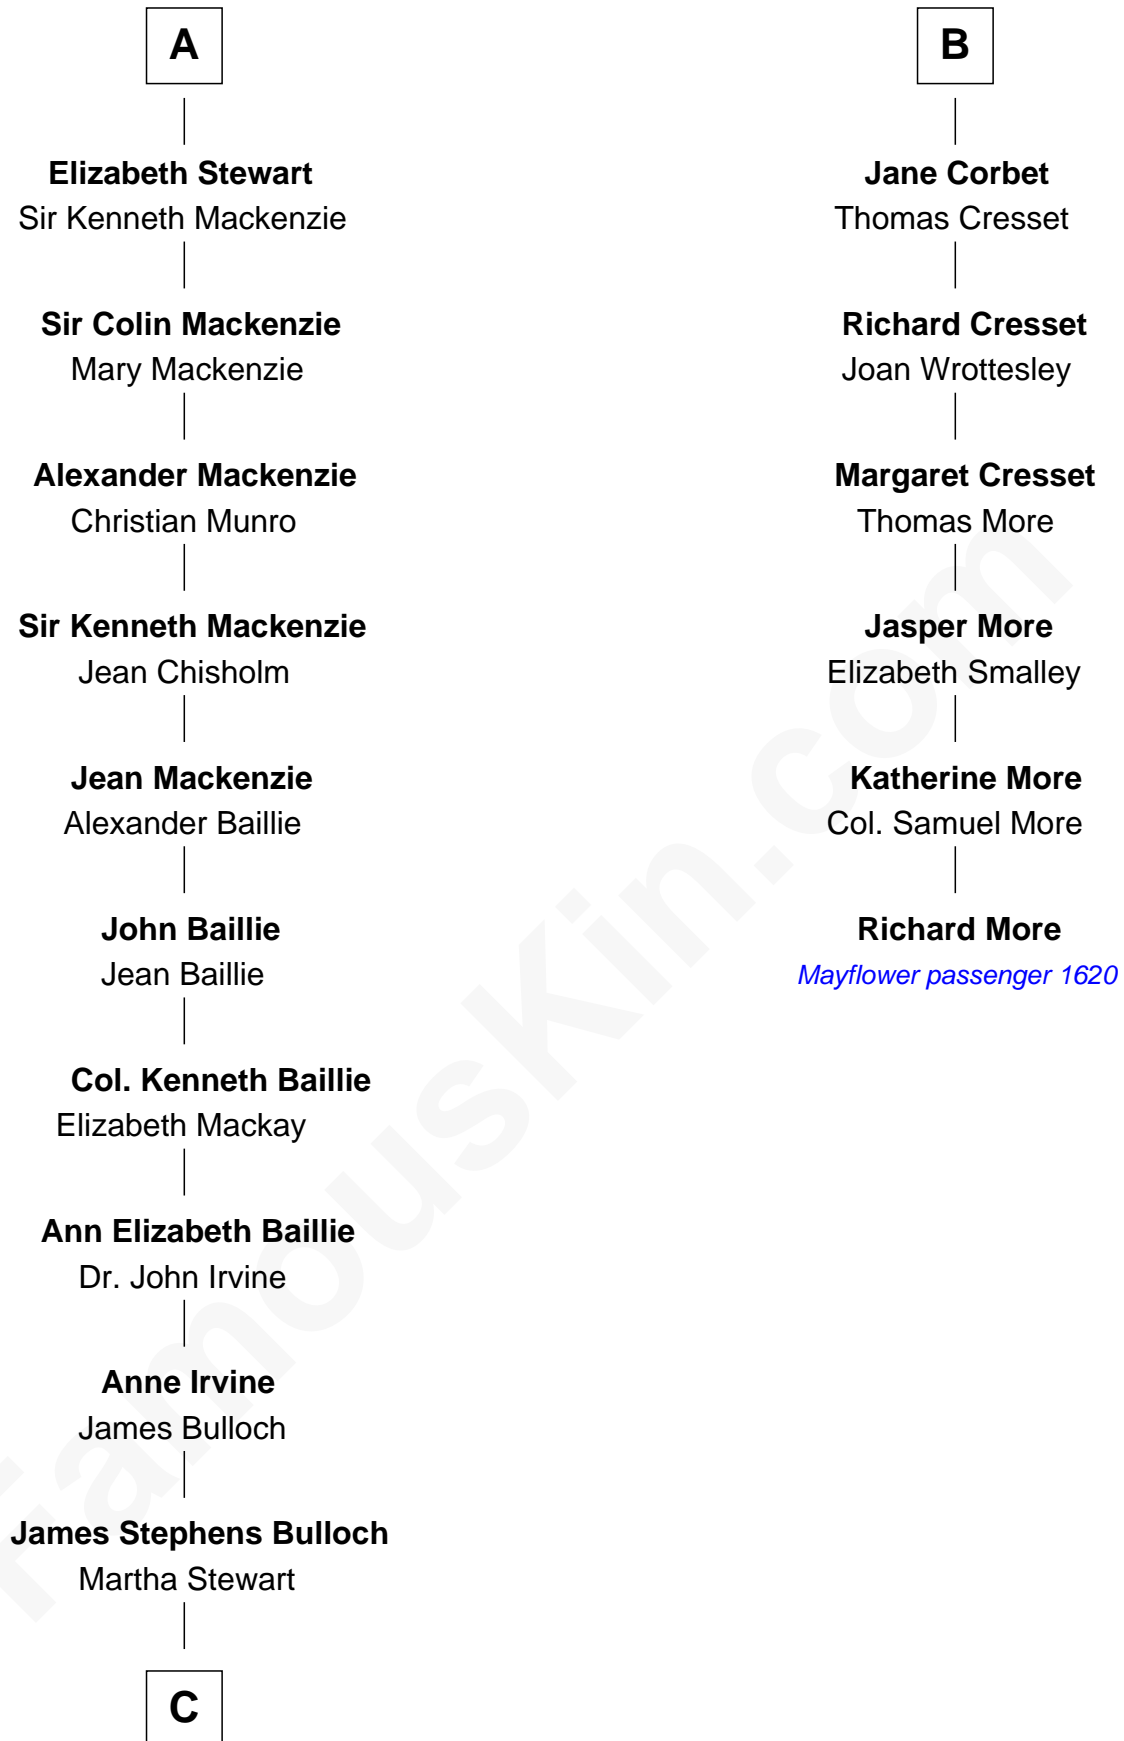

FamousKin.com
Relationship Chart of
Theodore Roosevelt
26th U.S. President

12th cousin 6 times removed of

Richard More
(c1614 - c1696) Mayflower passenger 1620

C

Martha Bulloch
Theodore Roosevelt

Theodore Roosevelt
26th U.S. President

FamousKin.com