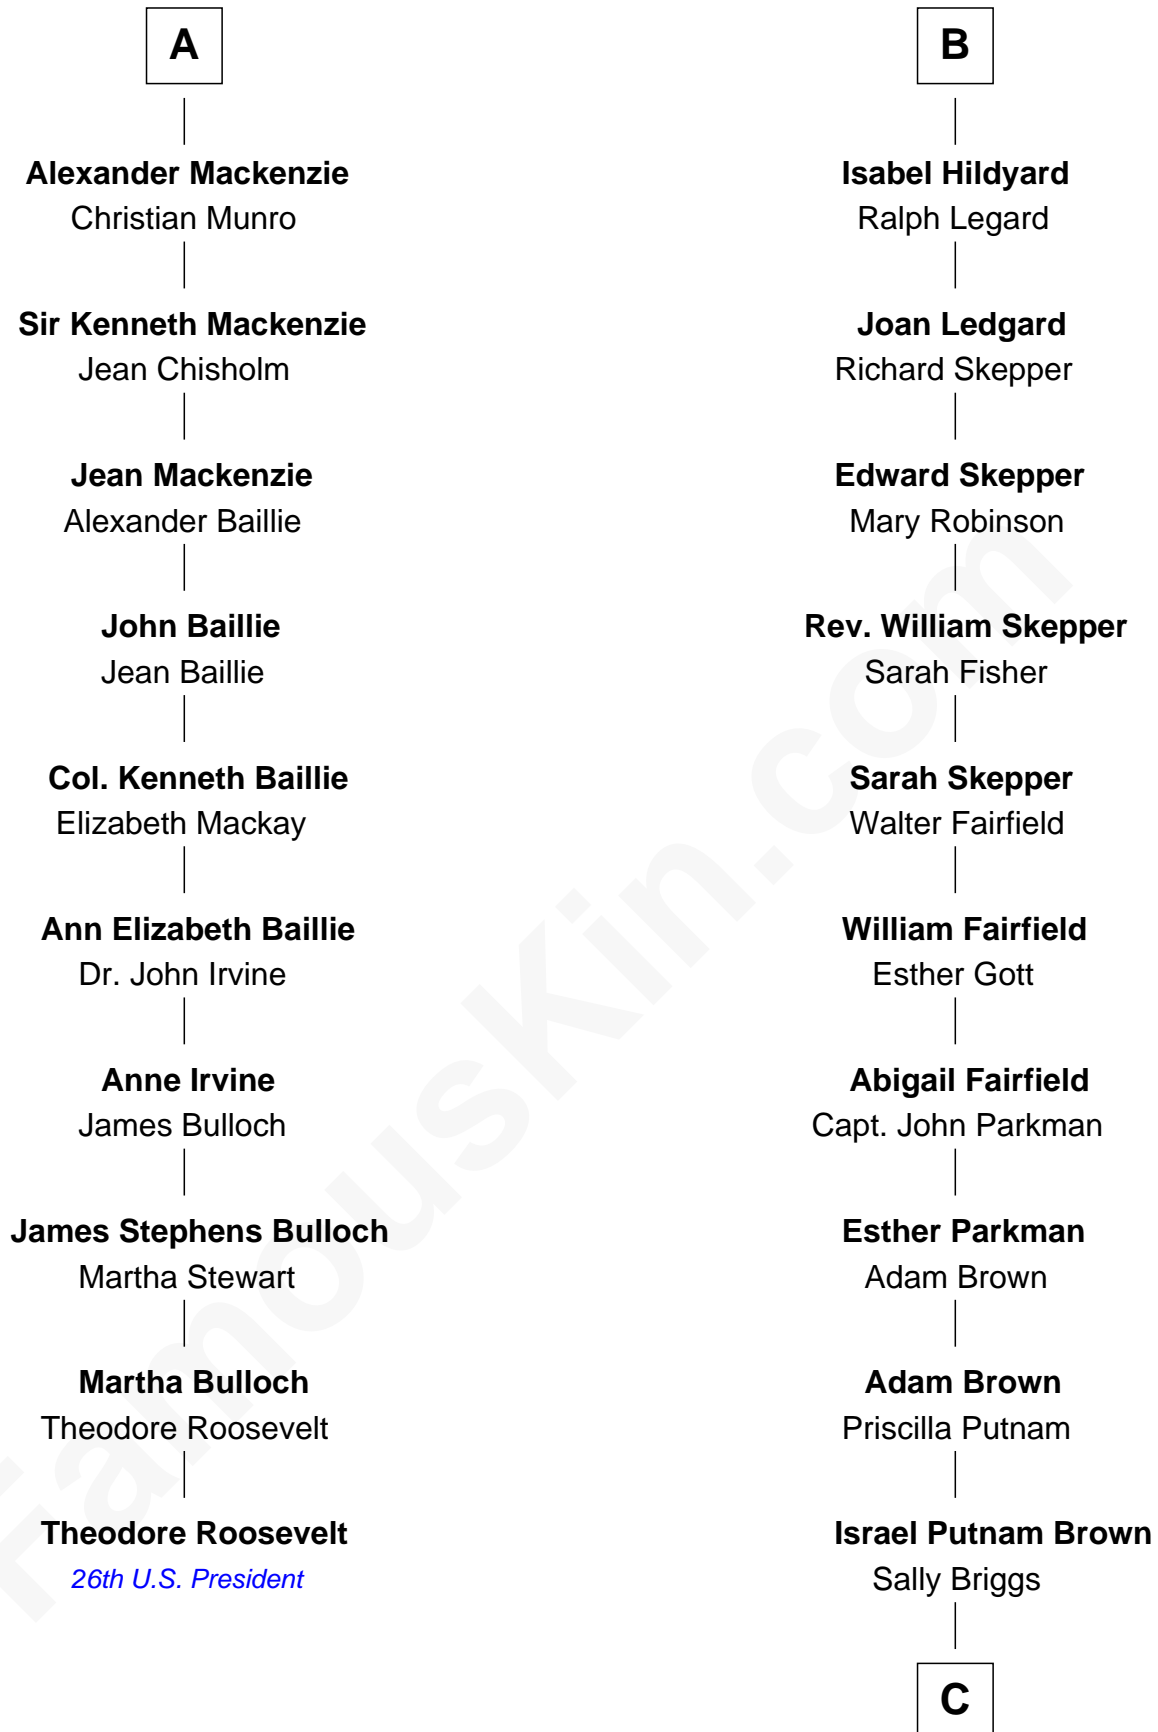

FamousKin.com
Relationship Chart of
Theodore Roosevelt
26th U.S. President

16th cousin 4 times removed of
Calvin Coolidge
30th U.S. President

Edward III, King of England
 Philippa of Hainault

C

—
Sally Briggs Brown

Israel Chase Brewer

—
Sarah Almeda Brewer

Calvin Galusha Coolidge

—
Col. John Calvin Coolidge

Victoria Josephine Moor

—
Calvin Coolidge

30th U.S. President

FamousKin.com