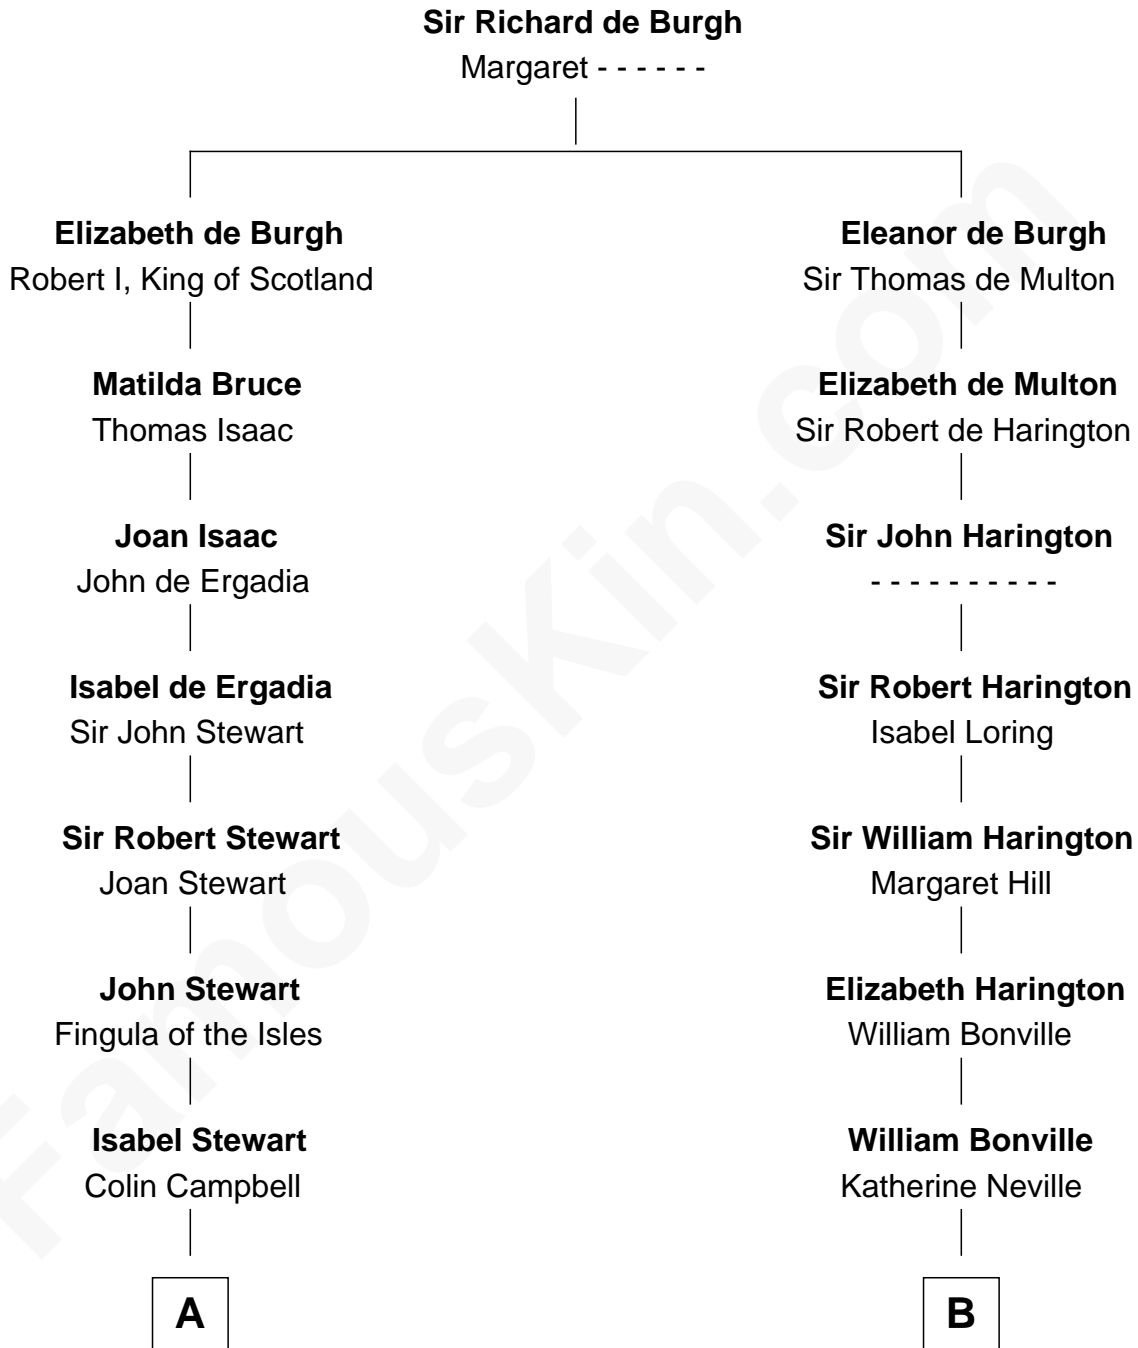

**FamousKin.com**  
**Relationship Chart of**  
**Theodore Roosevelt**  
*26th U.S. President*

16th cousin 4 times removed of

**Bathsheba (Ruggles) Spooner**

*First woman executed for murder in U.S. by non-British government*

**C**

**Anne Irvine**  
James Bulloch

**James Stephens Bulloch**  
Martha Stewart

**Martha Bulloch**  
Theodore Roosevelt

**Theodore Roosevelt**  
*26th U.S. President*

FamousKin.com