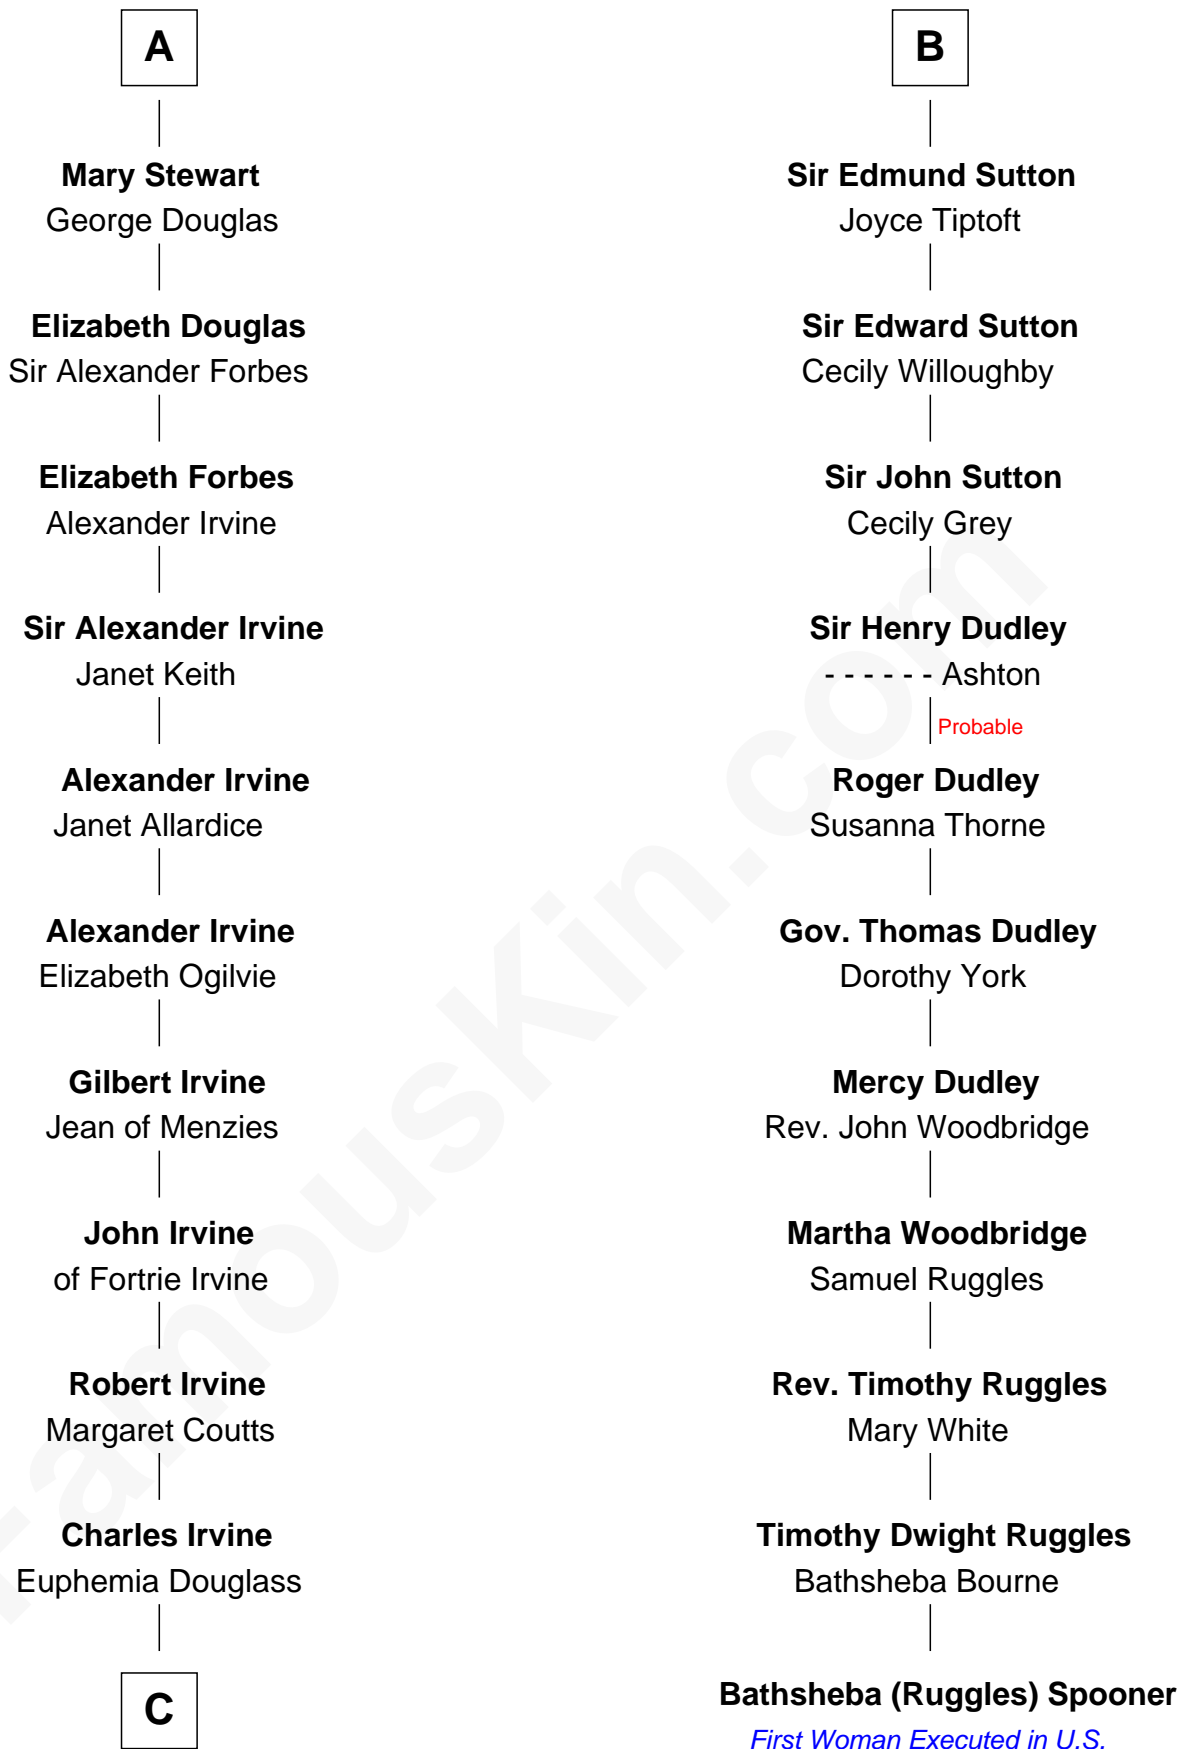

FamousKin.com
Relationship Chart of
Theodore Roosevelt
26th U.S. President

17th cousin 4 times removed of

Bathsheba (Ruggles) Spooner

First woman executed for murder in U.S. by non-British government

C

—
Dr. John Irvine
Ann Elizabeth Baillie

—
Anne Irvine
James Bulloch

—
James Stephens Bulloch
Martha Stewart

—
Martha Bulloch
Theodore Roosevelt

—
Theodore Roosevelt
26th U.S. President

FamousKin.com