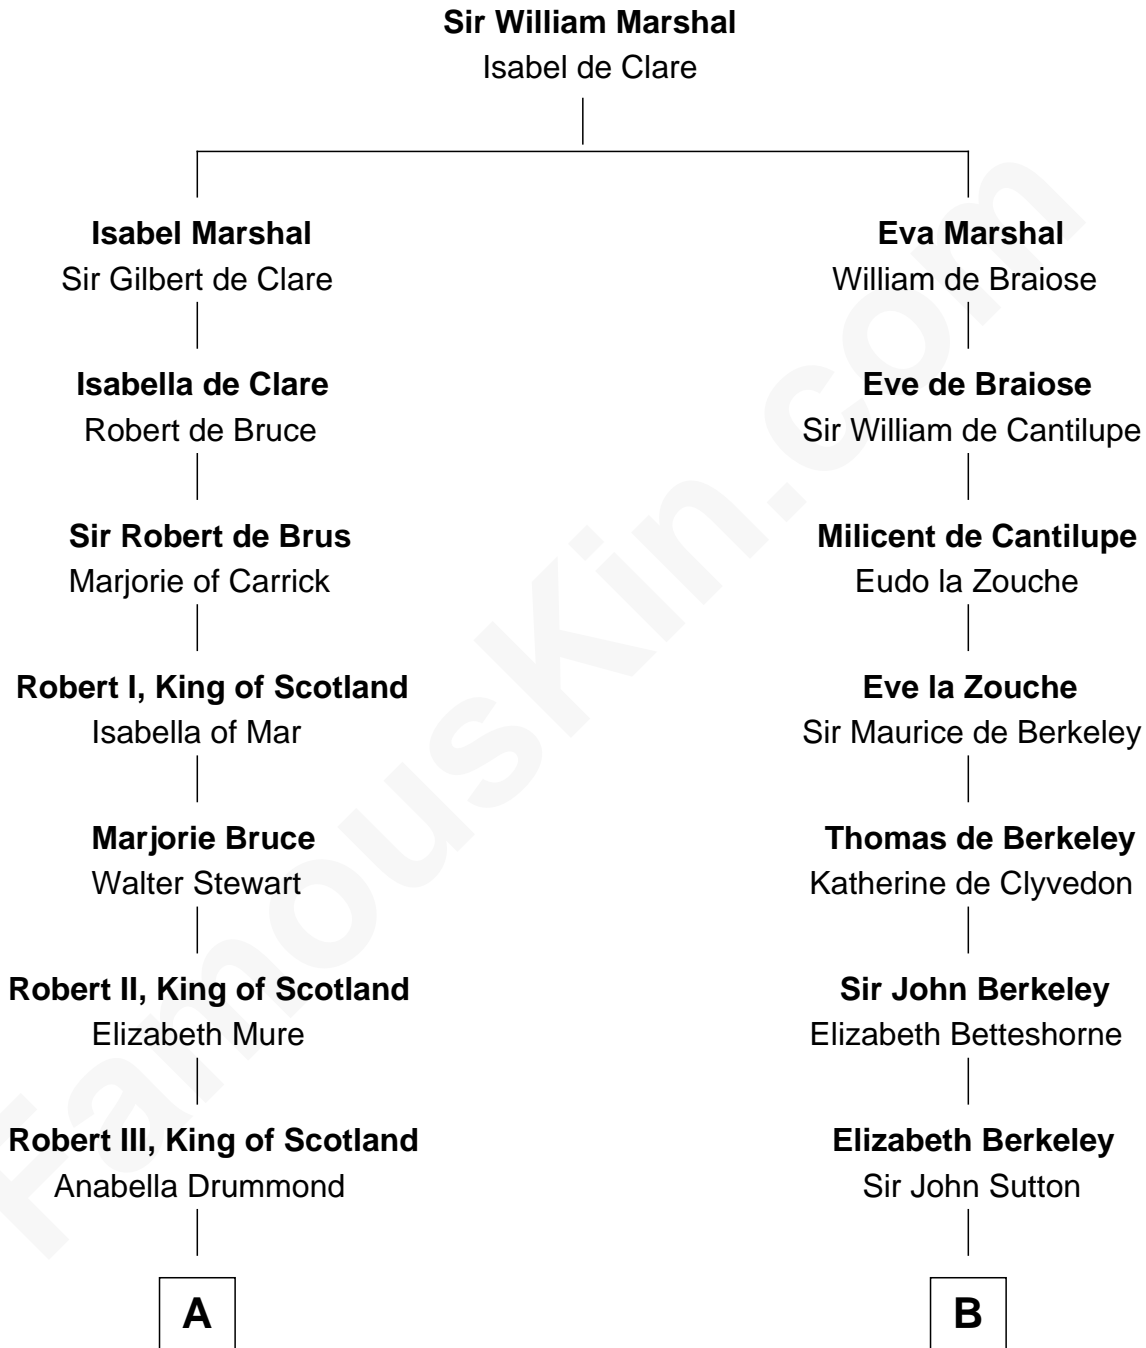

FamousKin.com
Relationship Chart of
Theodore Roosevelt
26th U.S. President

17th cousin 4 times removed of

Bathsheba (Ruggles) Spooner

First woman executed for murder in U.S. by non-British government

C

—
Dr. John Irvine
Ann Elizabeth Baillie

—
Anne Irvine
James Bulloch

—
James Stephens Bulloch
Martha Stewart

—
Martha Bulloch
Theodore Roosevelt

—
Theodore Roosevelt
26th U.S. President

FamousKin.com