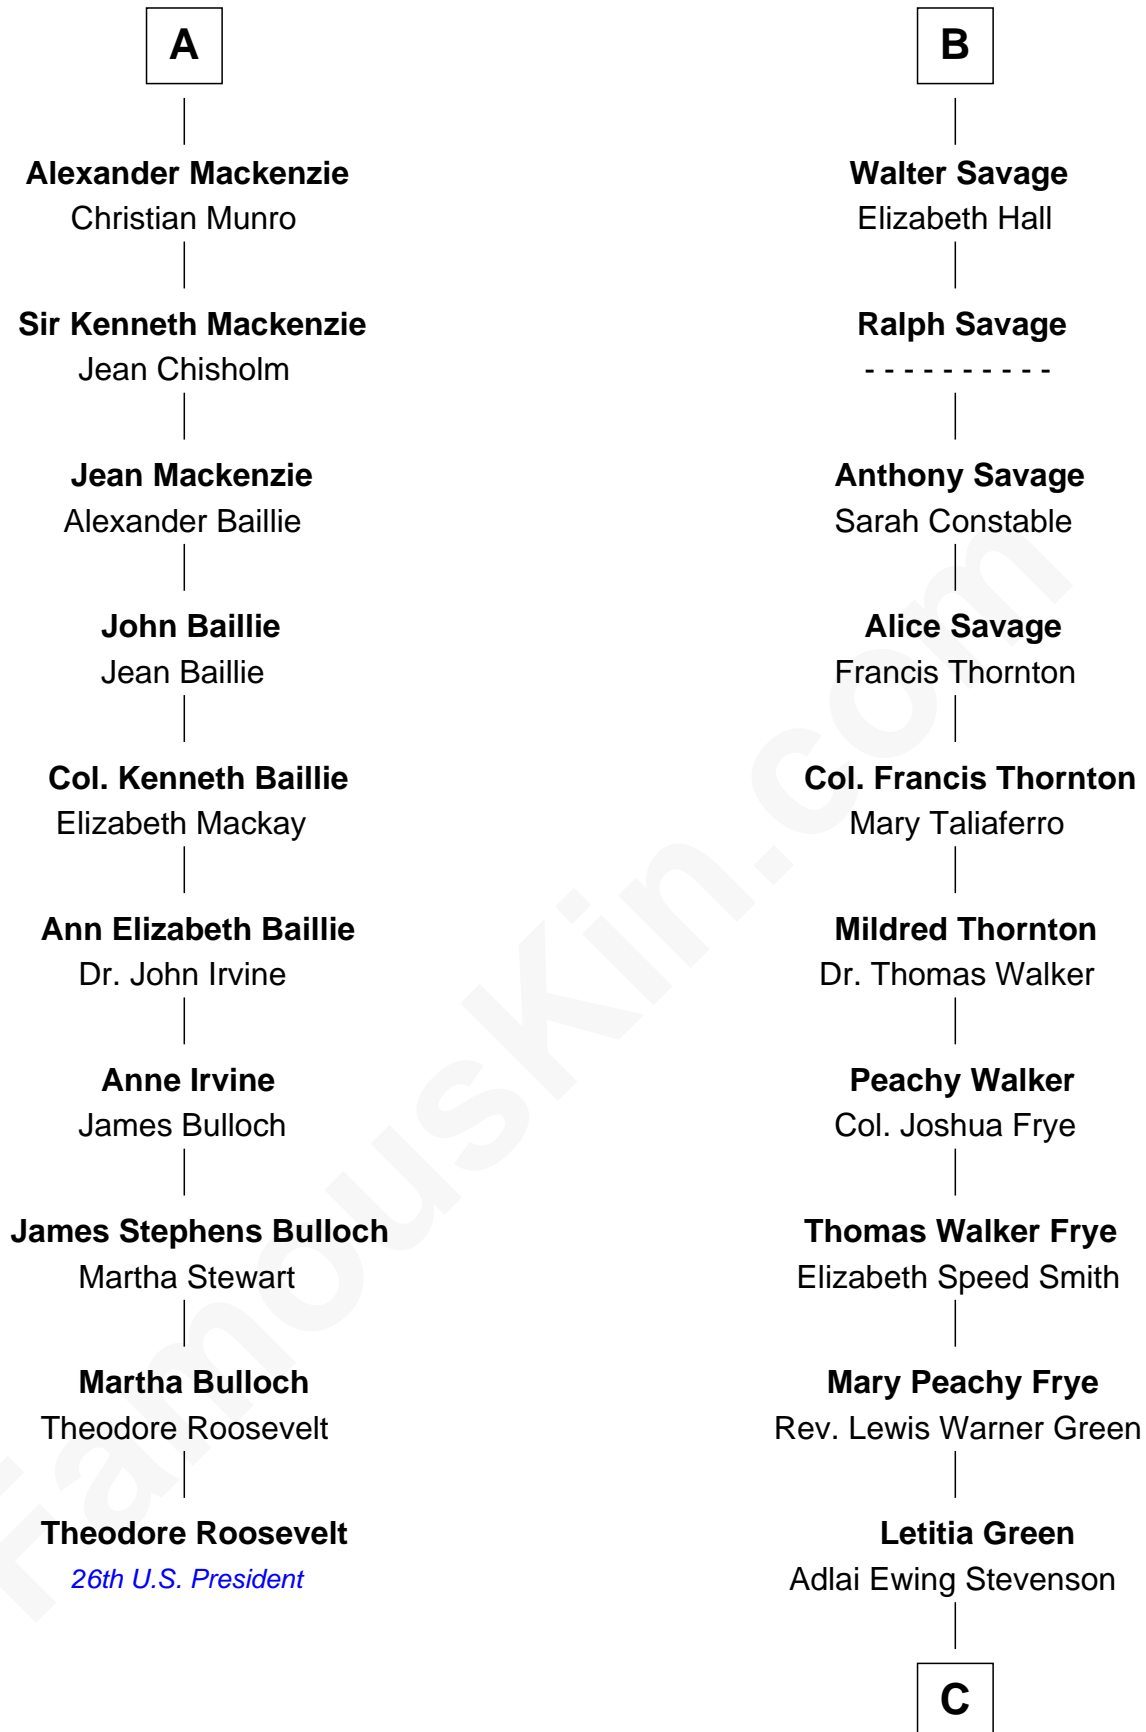

FamousKin.com
Relationship Chart of
Theodore Roosevelt
26th U.S. President

16th cousin 2 times removed of

Adlai Stevenson II
31st Governor of Illinois

C

—
Lewis Green Stevenson

Helen Louise Davis

—
Adlai Stevenson II

31st Governor of Illinois

FamousKin.com