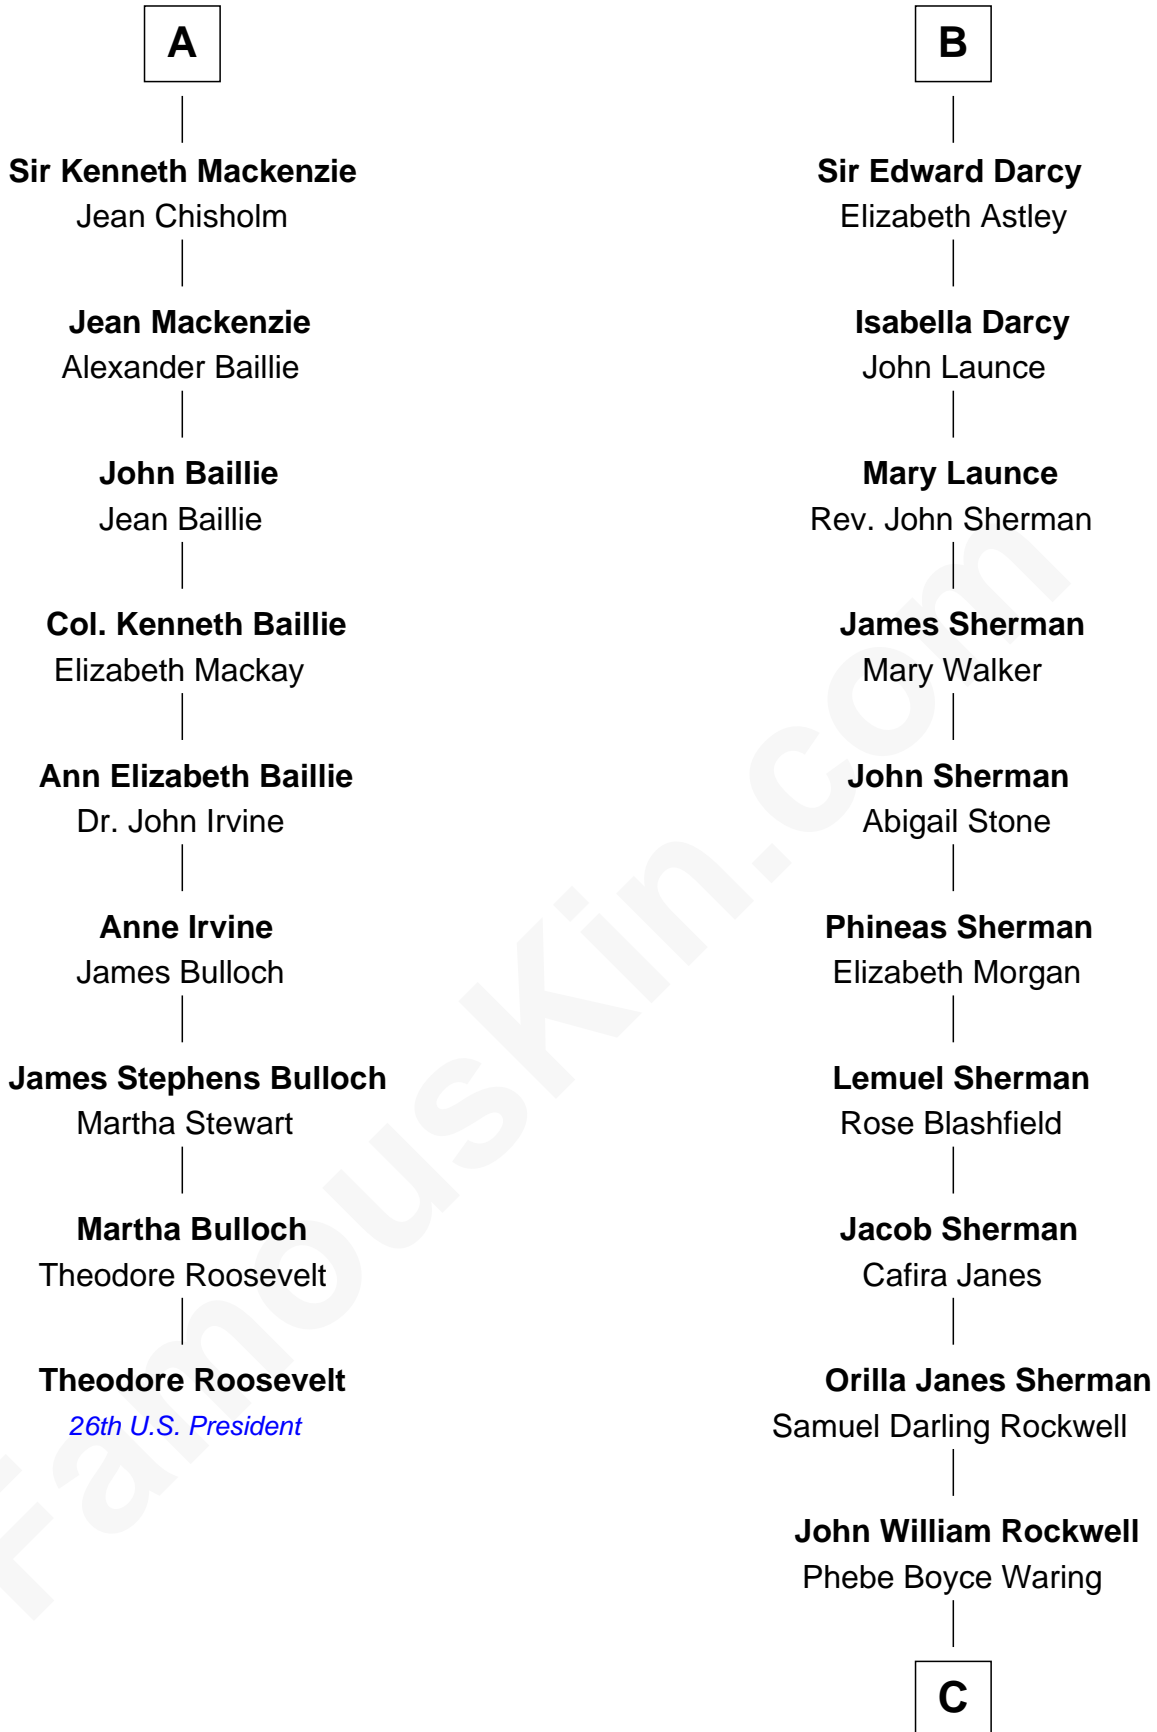

FamousKin.com
Relationship Chart of
Theodore Roosevelt
26th U.S. President

15th cousin 3 times removed of
Norman Rockwell
American Artist

John of Gaunt
 Katherine Roet

C

—
Jarvis Waring Rockwell

Anne Mary Hill

—
Norman Rockwell

American Artist

FamousKin.com