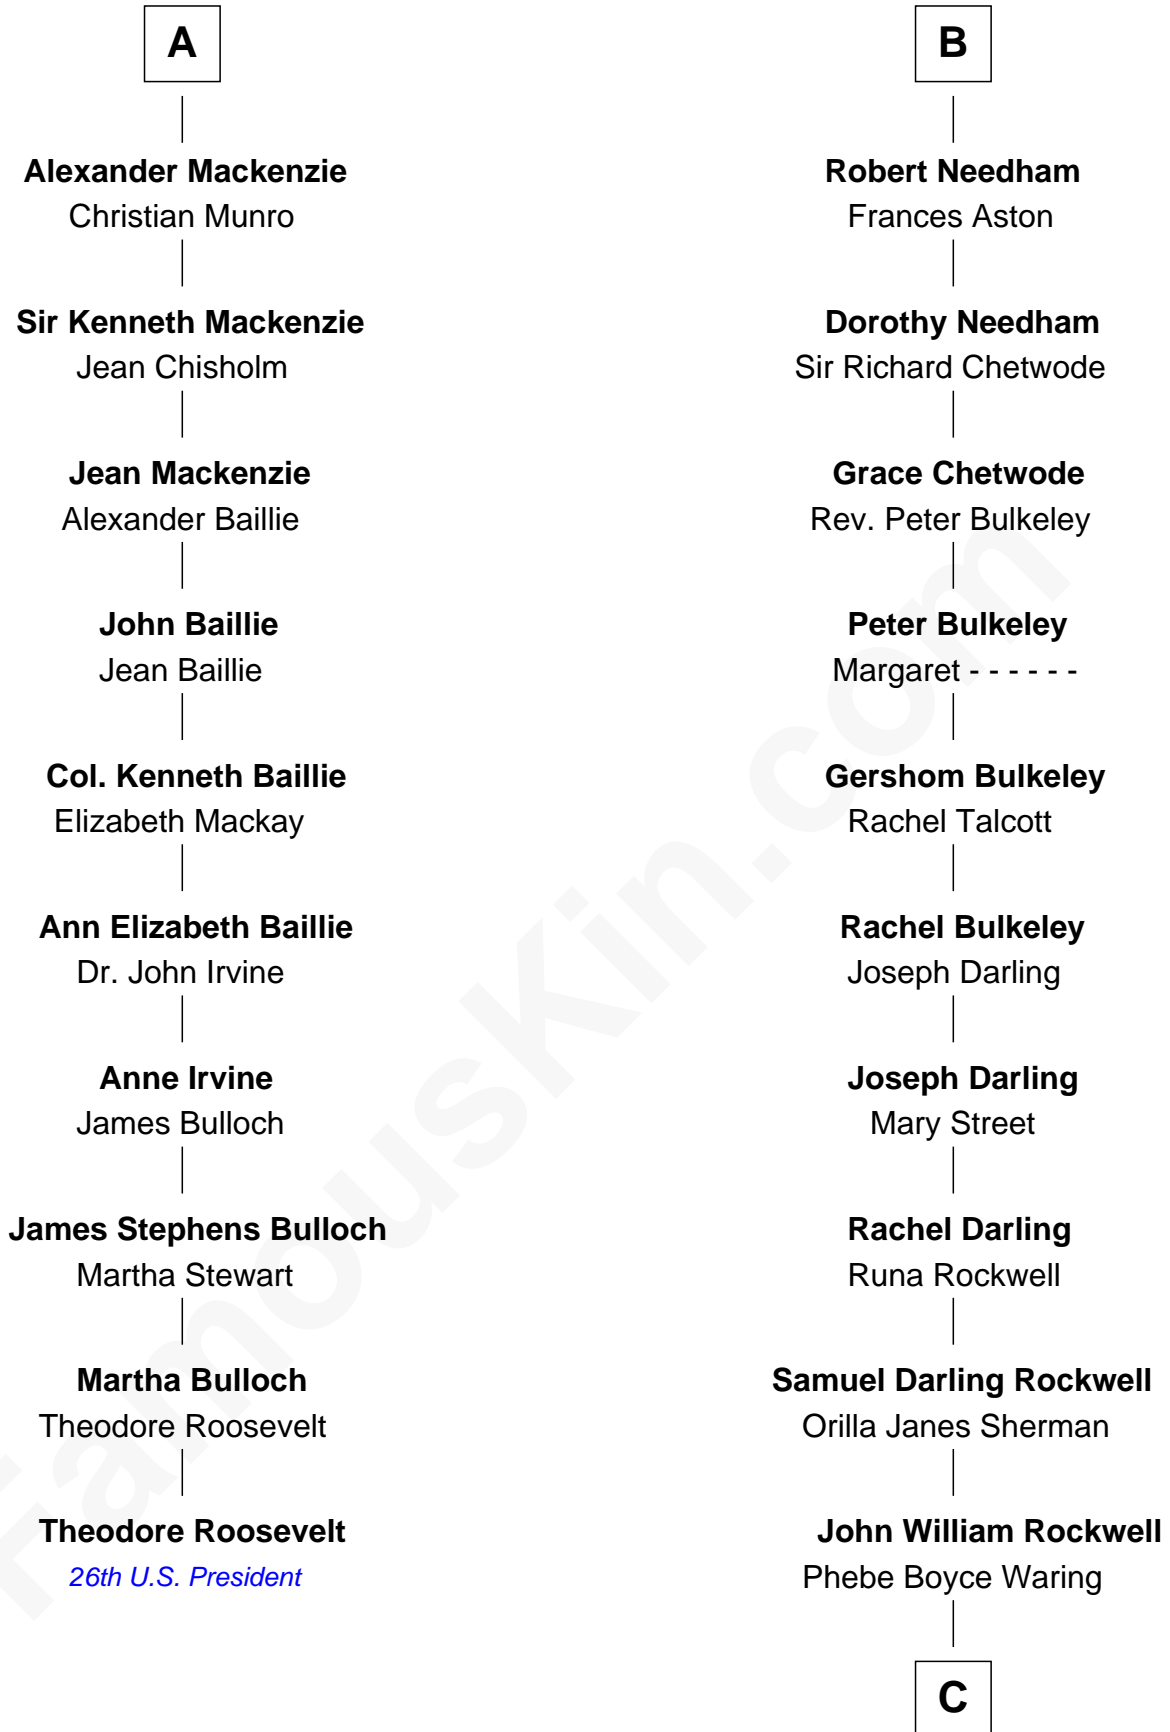

FamousKin.com
Relationship Chart of
Theodore Roosevelt
26th U.S. President

16th cousin 2 times removed of
Norman Rockwell
American Artist

C

—
Jarvis Waring Rockwell

Anne Mary Hill

—
Norman Rockwell

American Artist

FamousKin.com