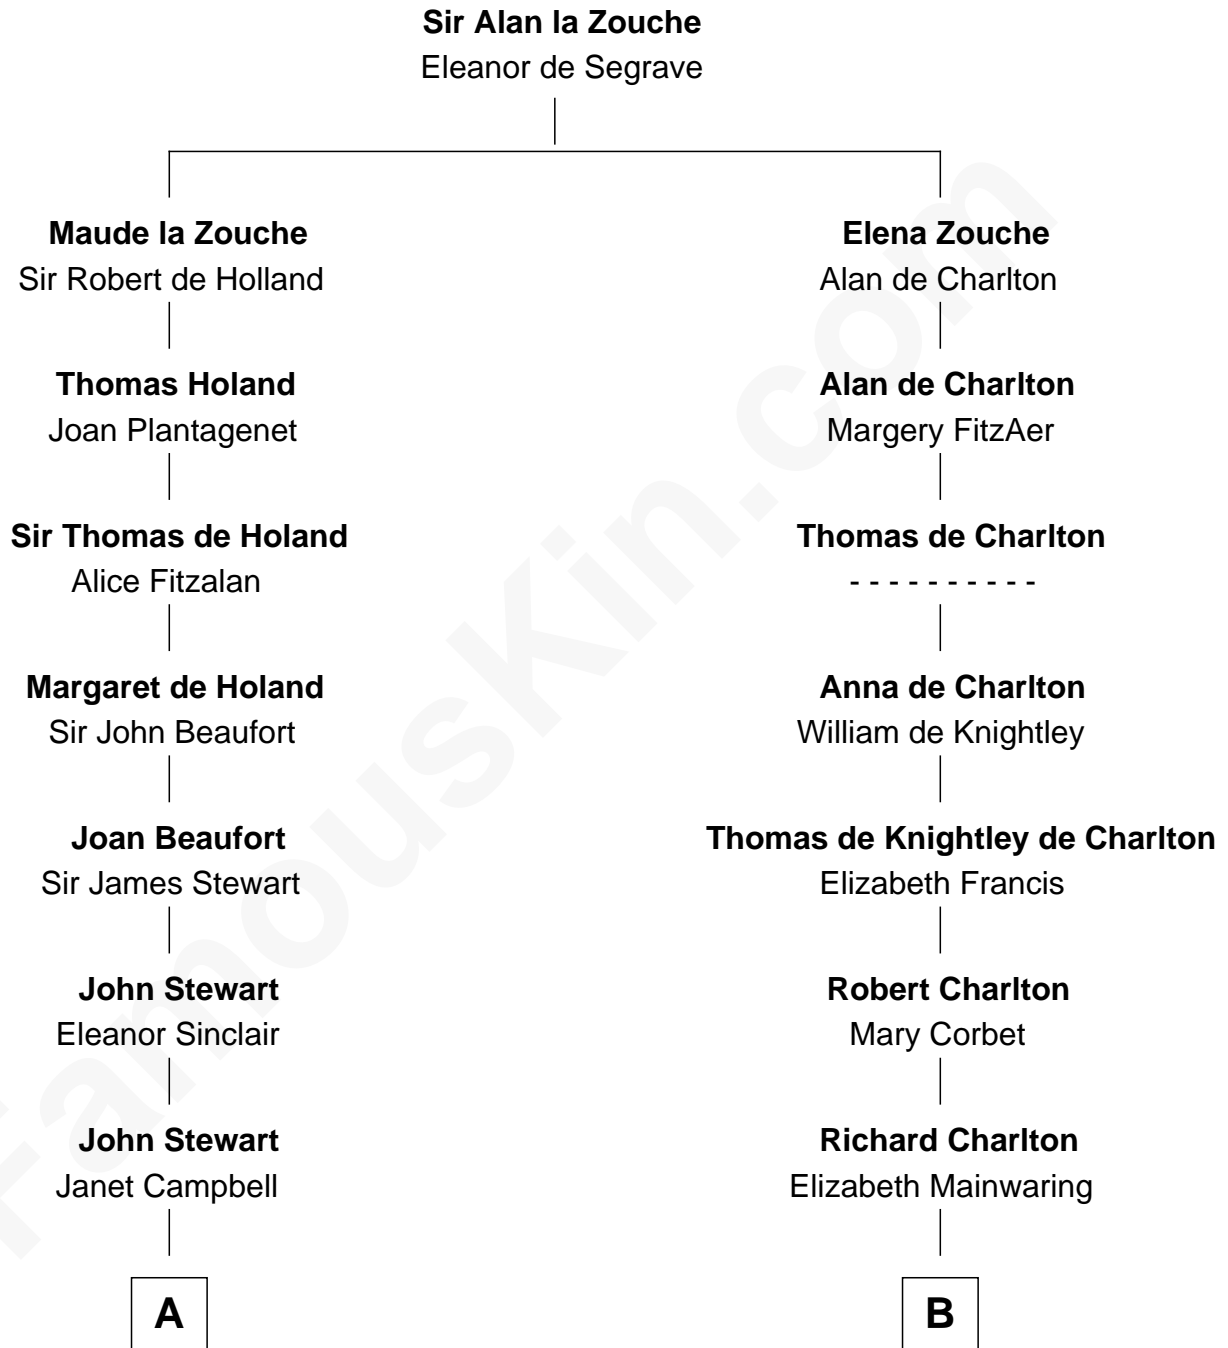

FamousKin.com
Relationship Chart of
Theodore Roosevelt
26th U.S. President

18th cousin 1 time removed of
Norman Rockwell
American Artist

C

Martha Bulloch
Theodore Roosevelt

Theodore Roosevelt
26th U.S. President

D

John William Rockwell
Phebe Boyce Waring

Jarvis Waring Rockwell
Anne Mary Hill

Norman Rockwell
American Artist

FamousKin.com