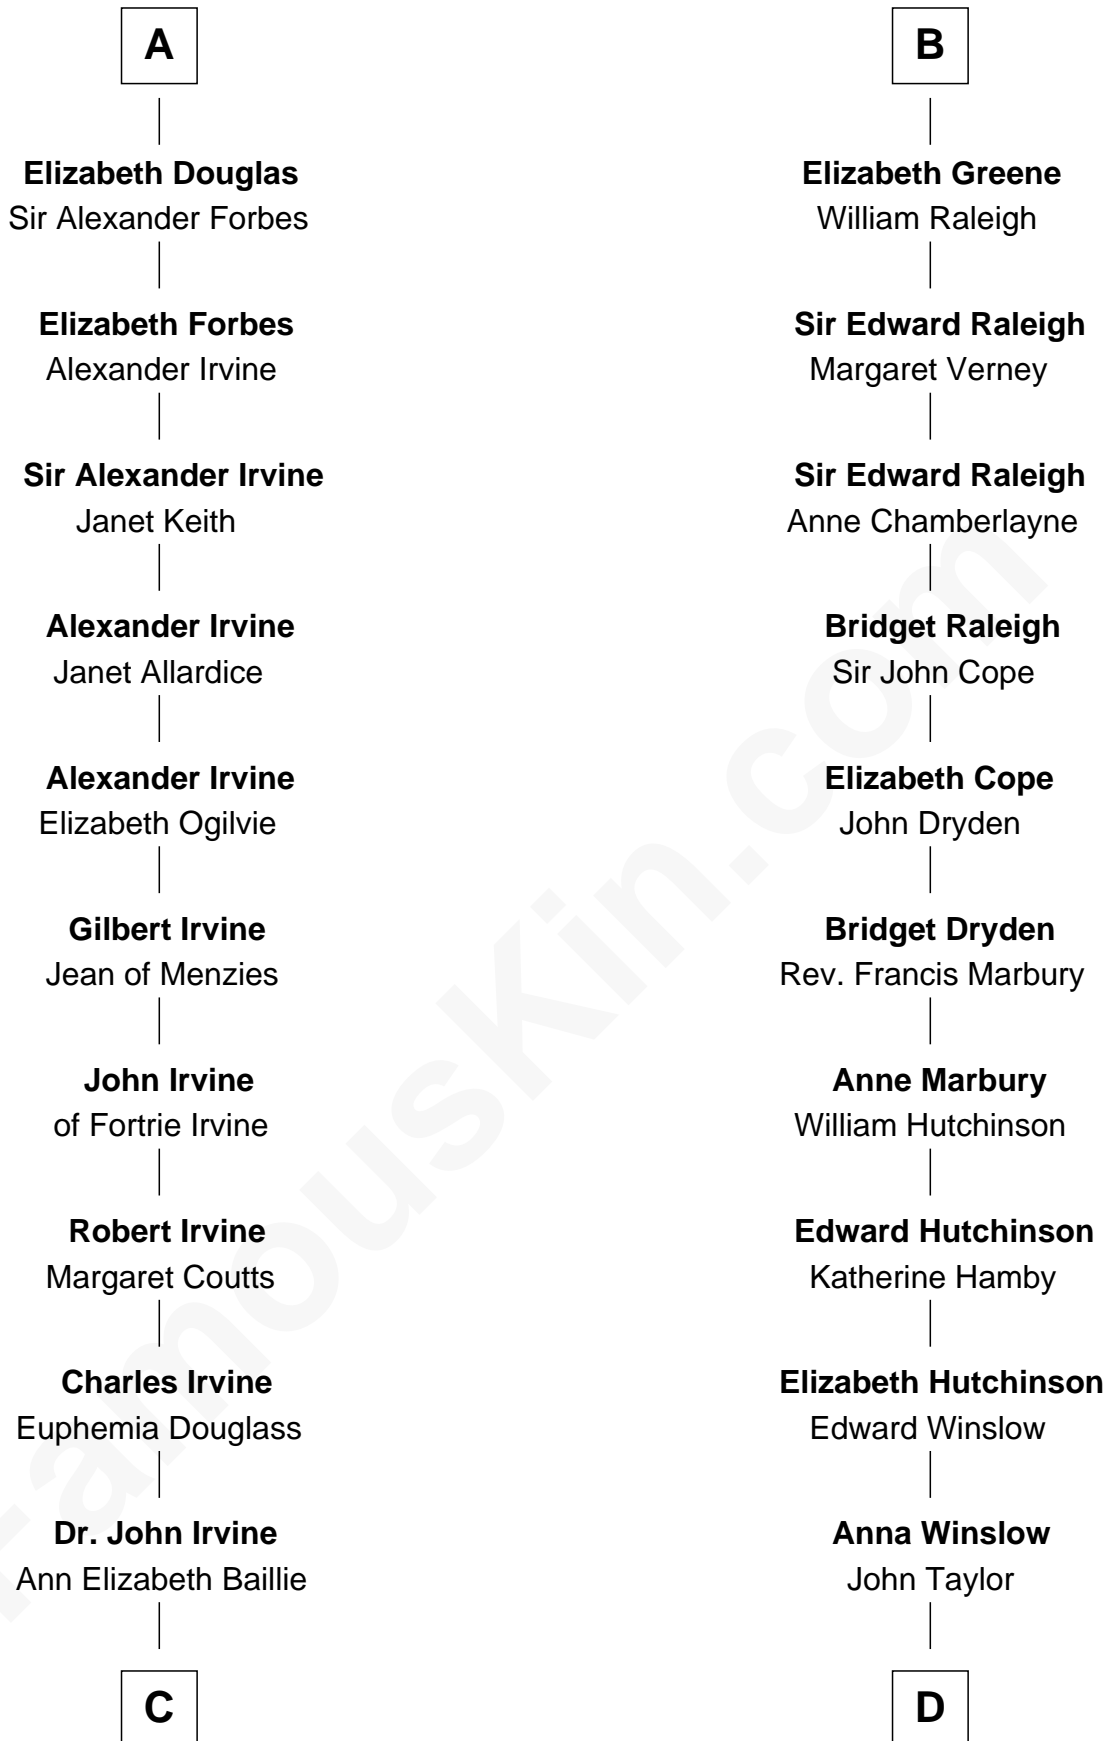

**FamousKin.com**  
**Relationship Chart of**  
**Theodore Roosevelt**  
*26th U.S. President*

**19th cousin 1 time removed of**  
**Nicholas Gilman**  
*Signer of the U.S. Constitution*

**C**

**Anne Irvine**  
James Bulloch

**James Stephens Bulloch**  
Martha Stewart

**Martha Bulloch**  
Theodore Roosevelt

**Theodore Roosevelt**  
*26th U.S. President*

**D**

**Rev. John Taylor**  
Elizabeth Rogers

**Ann Taylor**  
Nicholas Gilman