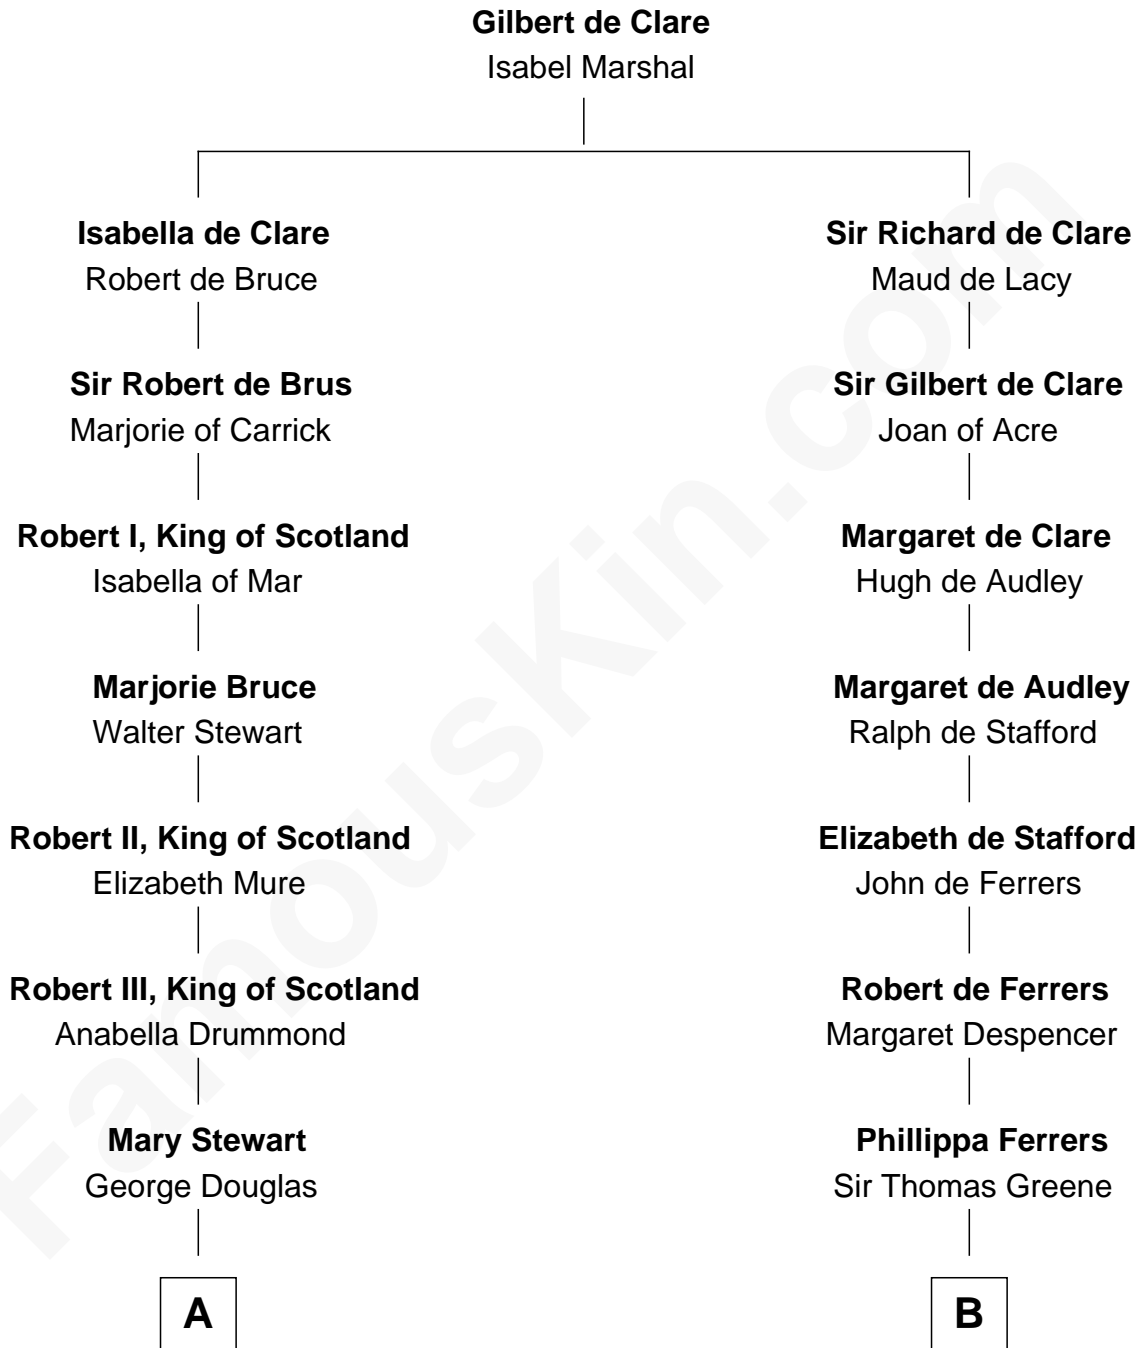

**FamousKin.com**  
**Relationship Chart of**  
**Theodore Roosevelt**  
*26th U.S. President*

**19th cousin 1 time removed of**  
**Nicholas Gilman**  
*Signer of the U.S. Constitution*

**C**

**Anne Irvine**  
James Bulloch

**James Stephens Bulloch**  
Martha Stewart

**Martha Bulloch**  
Theodore Roosevelt

**Theodore Roosevelt**  
*26th U.S. President*

**D**

**Rev. John Taylor**  
Elizabeth Rogers

**Ann Taylor**  
Nicholas Gilman