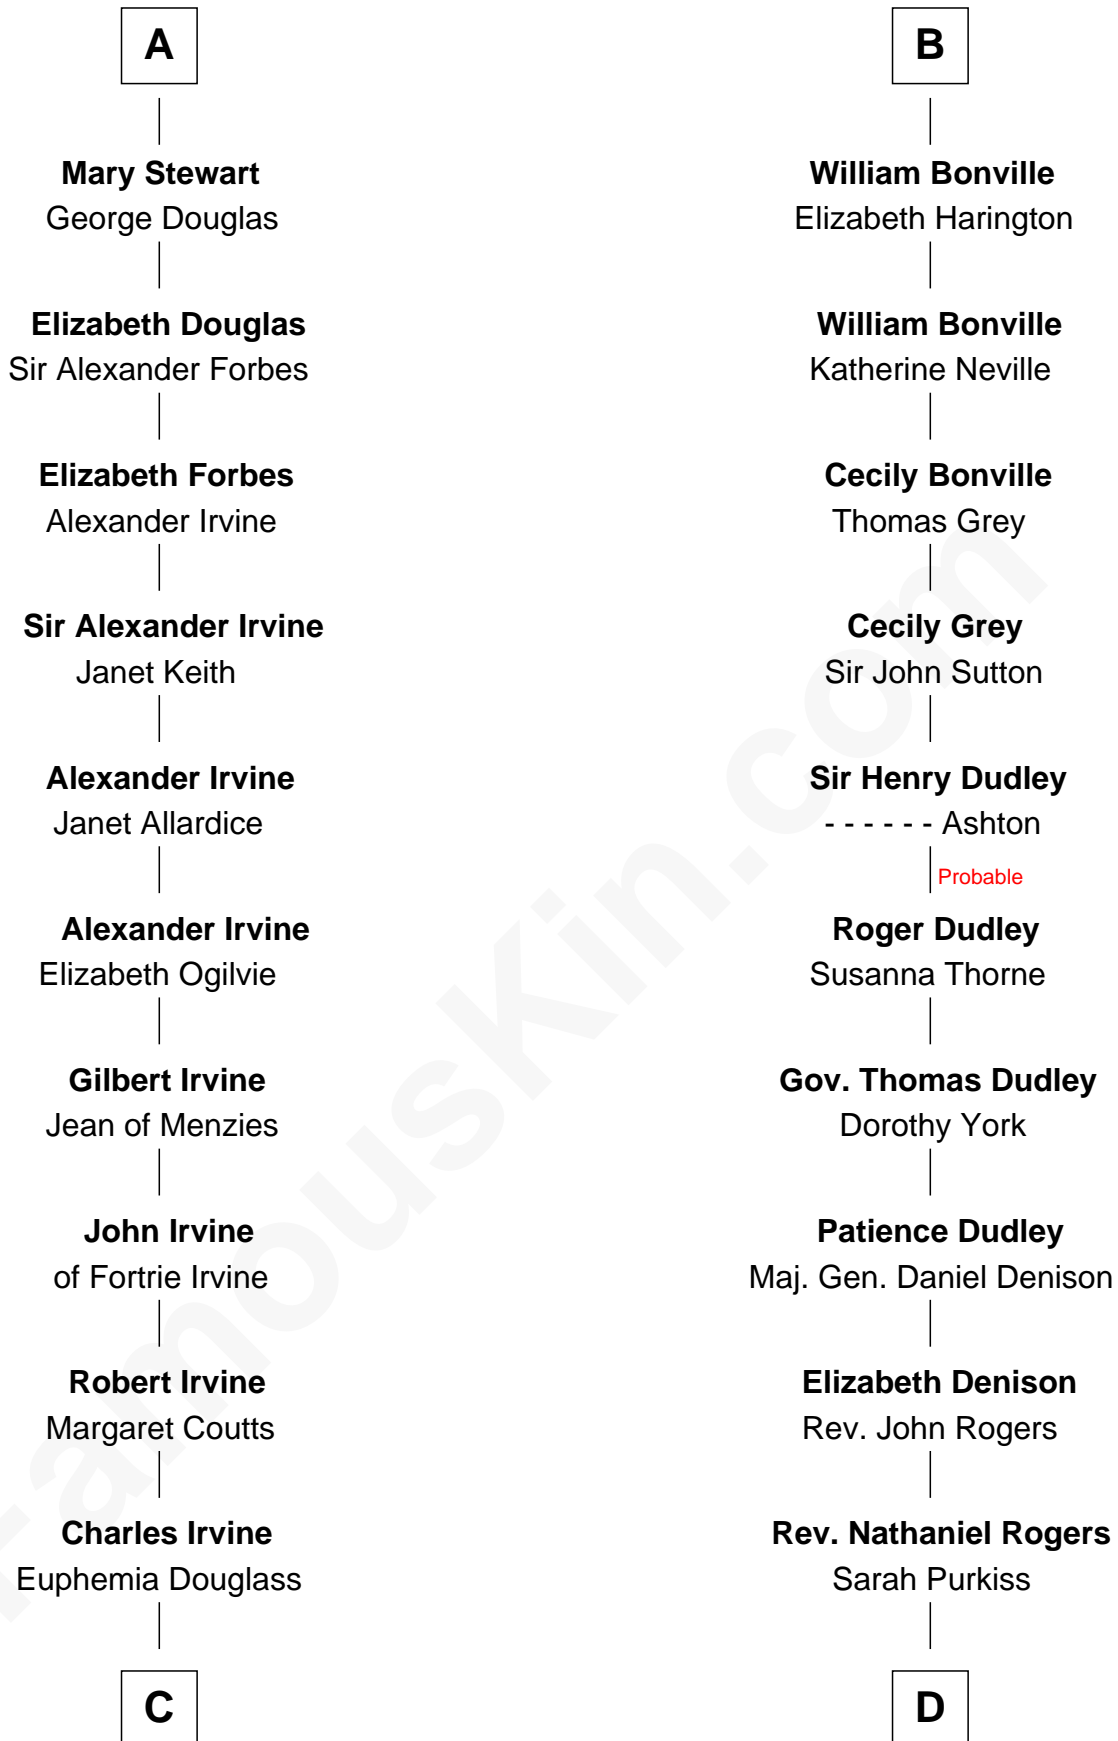

FamousKin.com
Relationship Chart of
Theodore Roosevelt
26th U.S. President

19th cousin 2 times removed of
Nicholas Gilman
Signer of the U.S. Constitution

C

Dr. John Irvine
Ann Elizabeth Baillie

Anne Irvine
James Bulloch

James Stephens Bulloch
Martha Stewart

Martha Bulloch
Theodore Roosevelt

Theodore Roosevelt
26th U.S. President

D

Elizabeth Rogers
Rev. John Taylor

Ann Taylor
Nicholas Gilman

Nicholas Gilman
Signer of the U.S. Constitution