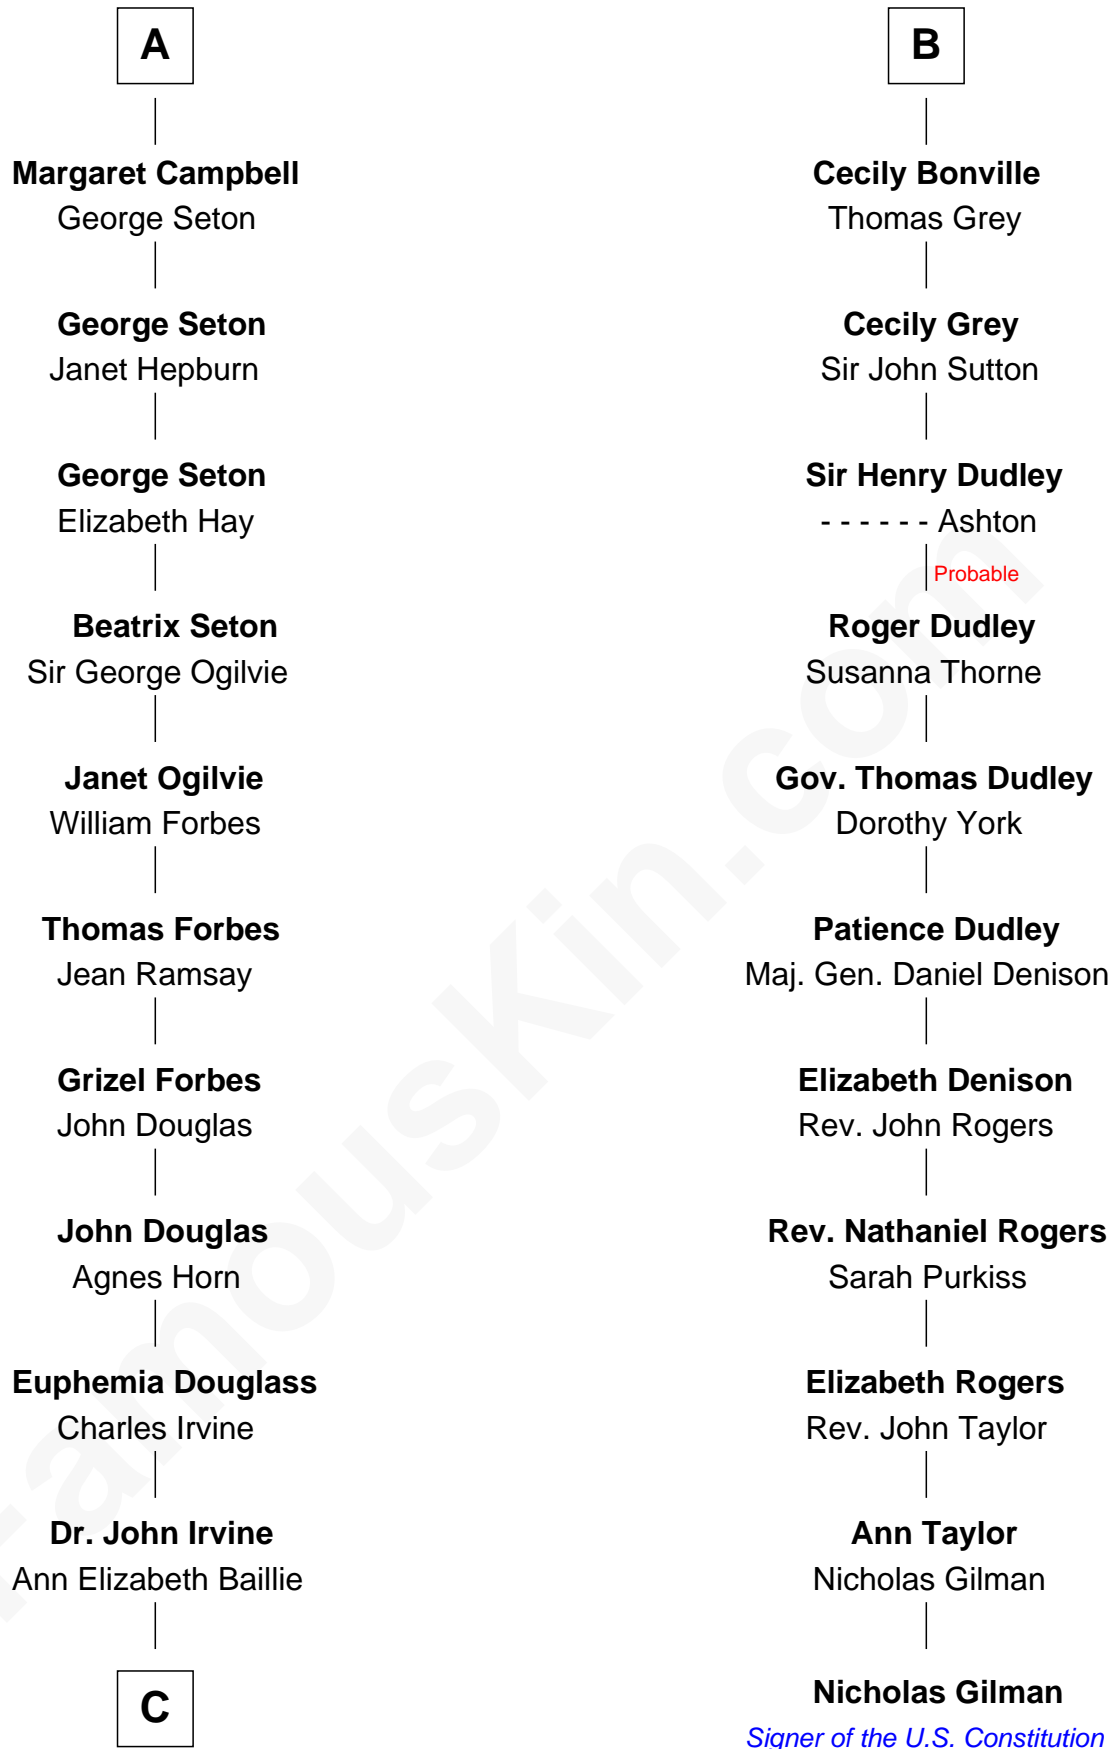

FamousKin.com
Relationship Chart of
Theodore Roosevelt
26th U.S. President

17th cousin 3 times removed of
Nicholas Gilman
Signer of the U.S. Constitution

C

—
Anne Irvine
James Bulloch

—
James Stephens Bulloch
Martha Stewart

—
Martha Bulloch
Theodore Roosevelt

—
Theodore Roosevelt
26th U.S. President

FamousKin.com