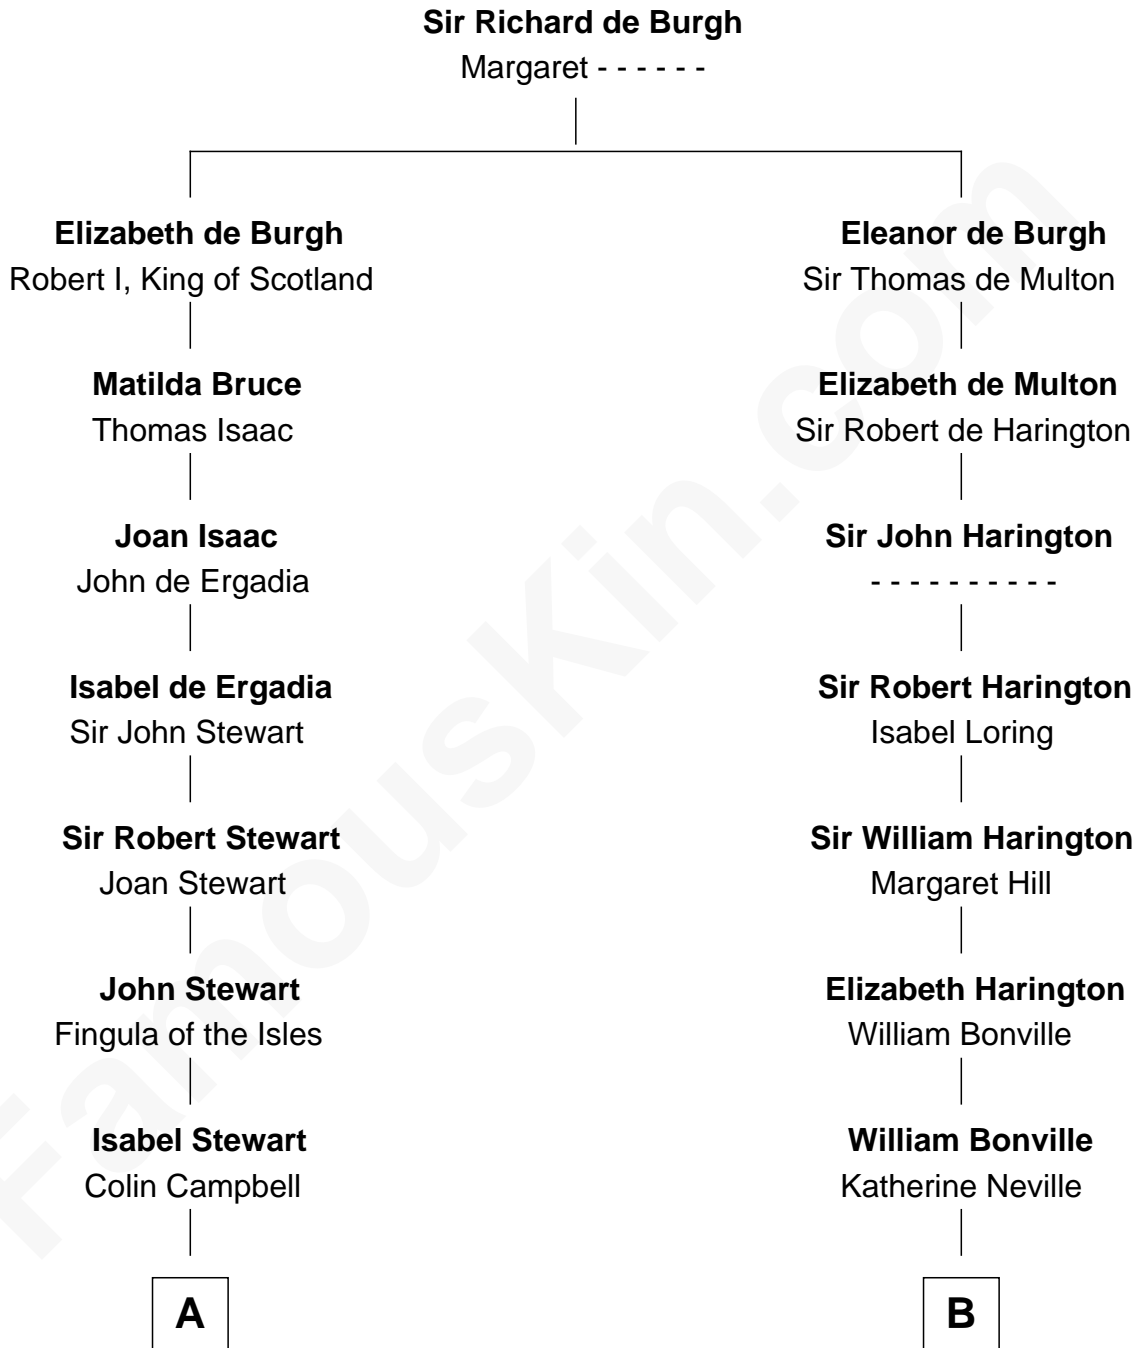

FamousKin.com
Relationship Chart of
Theodore Roosevelt
26th U.S. President

17th cousin 3 times removed of
Nicholas Gilman
Signer of the U.S. Constitution

C

—
Anne Irvine
James Bulloch

—
James Stephens Bulloch
Martha Stewart

—
Martha Bulloch
Theodore Roosevelt

—
Theodore Roosevelt
26th U.S. President

FamousKin.com