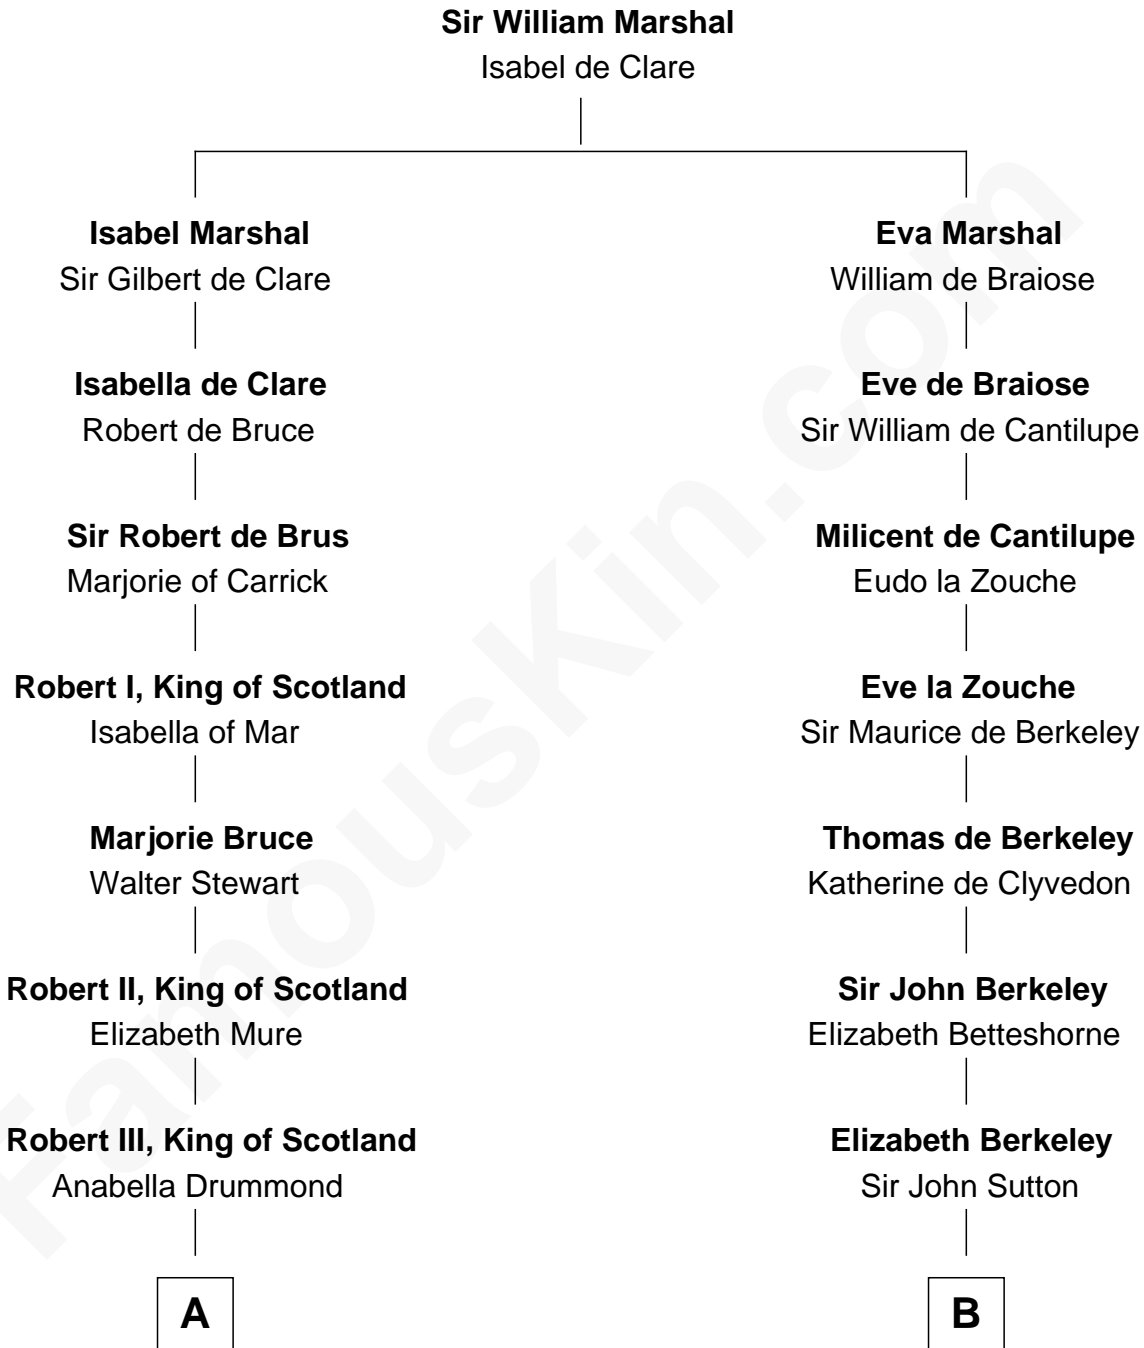

FamousKin.com
Relationship Chart of
Theodore Roosevelt
26th U.S. President

18th cousin 3 times removed of
Nicholas Gilman
Signer of the U.S. Constitution

C

Dr. John Irvine
Ann Elizabeth Baillie

Anne Irvine
James Bulloch

James Stephens Bulloch
Martha Stewart

Martha Bulloch
Theodore Roosevelt

Theodore Roosevelt
26th U.S. President

D

Ann Taylor
Nicholas Gilman

Nicholas Gilman
Signer of the U.S. Constitution

FamousKin.com