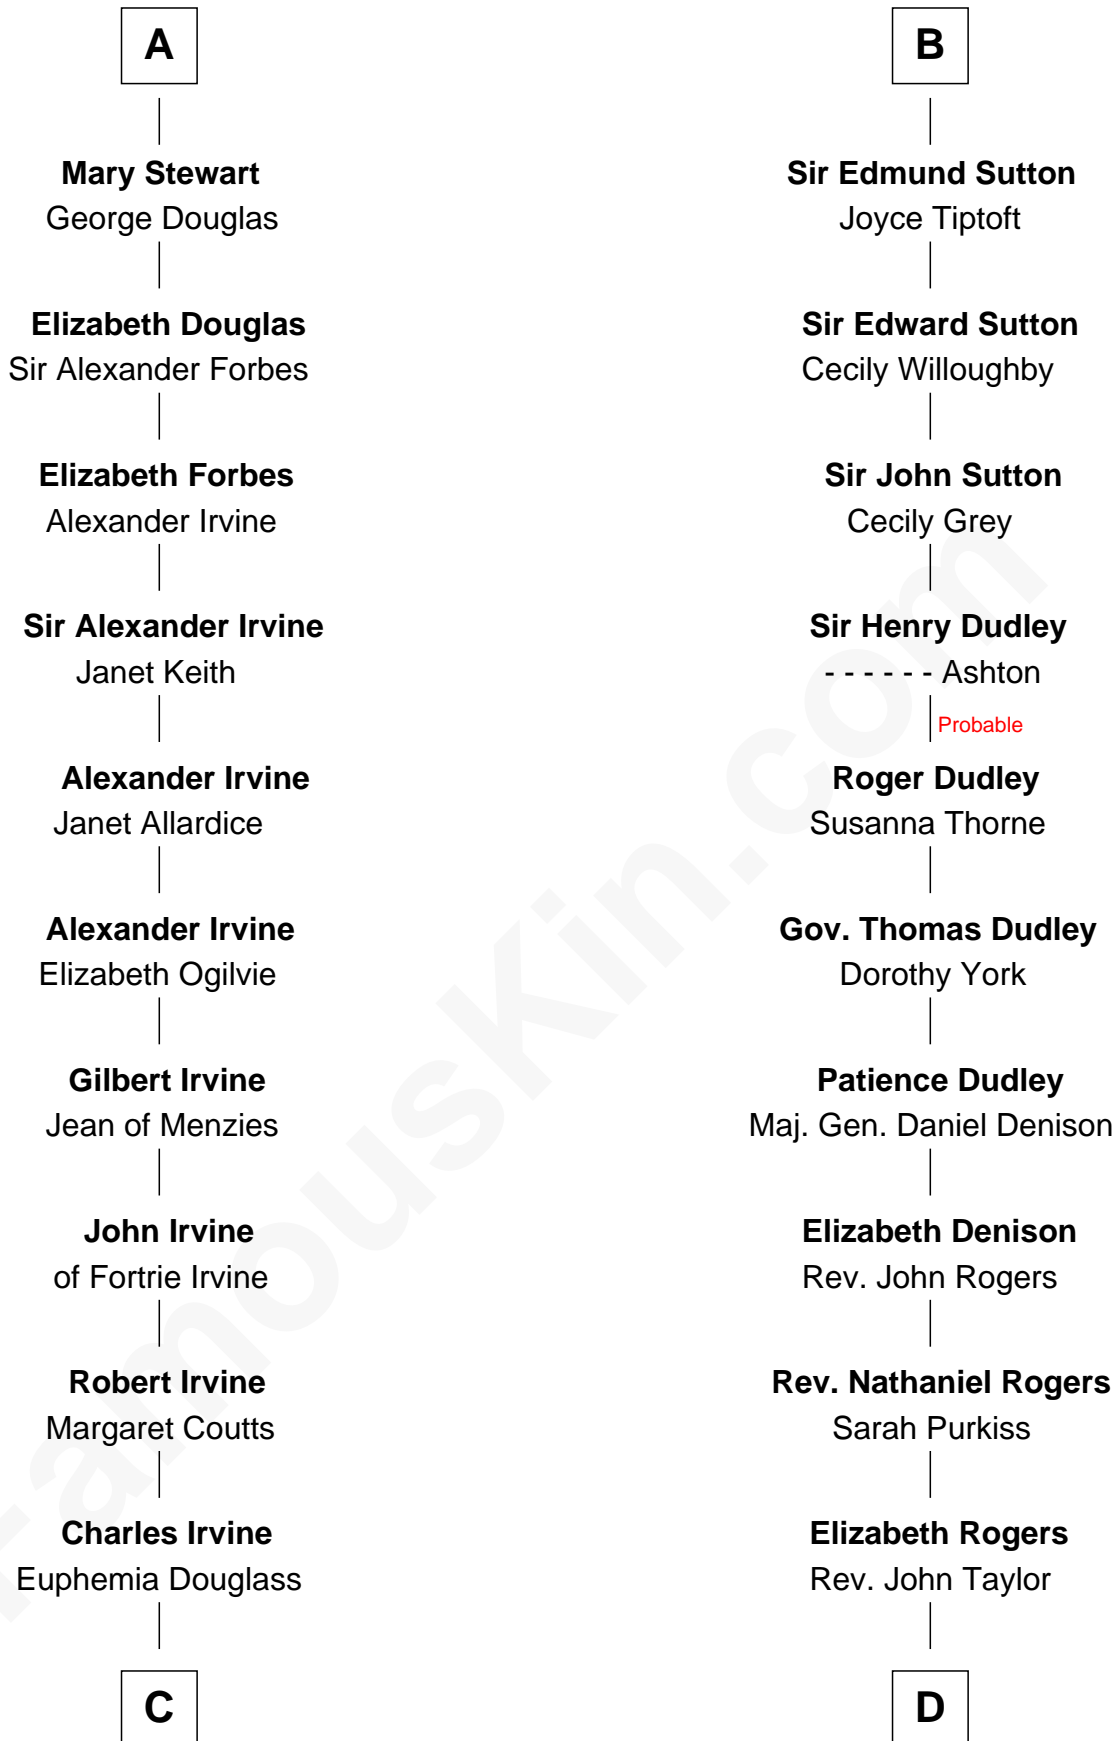

FamousKin.com
Relationship Chart of
Theodore Roosevelt
26th U.S. President

18th cousin 3 times removed of
Nicholas Gilman
Signer of the U.S. Constitution

C

Dr. John Irvine
Ann Elizabeth Baillie

Anne Irvine
James Bulloch

James Stephens Bulloch
Martha Stewart

Martha Bulloch
Theodore Roosevelt

Theodore Roosevelt
26th U.S. President

D

Ann Taylor
Nicholas Gilman

Nicholas Gilman
Signer of the U.S. Constitution

FamousKin.com