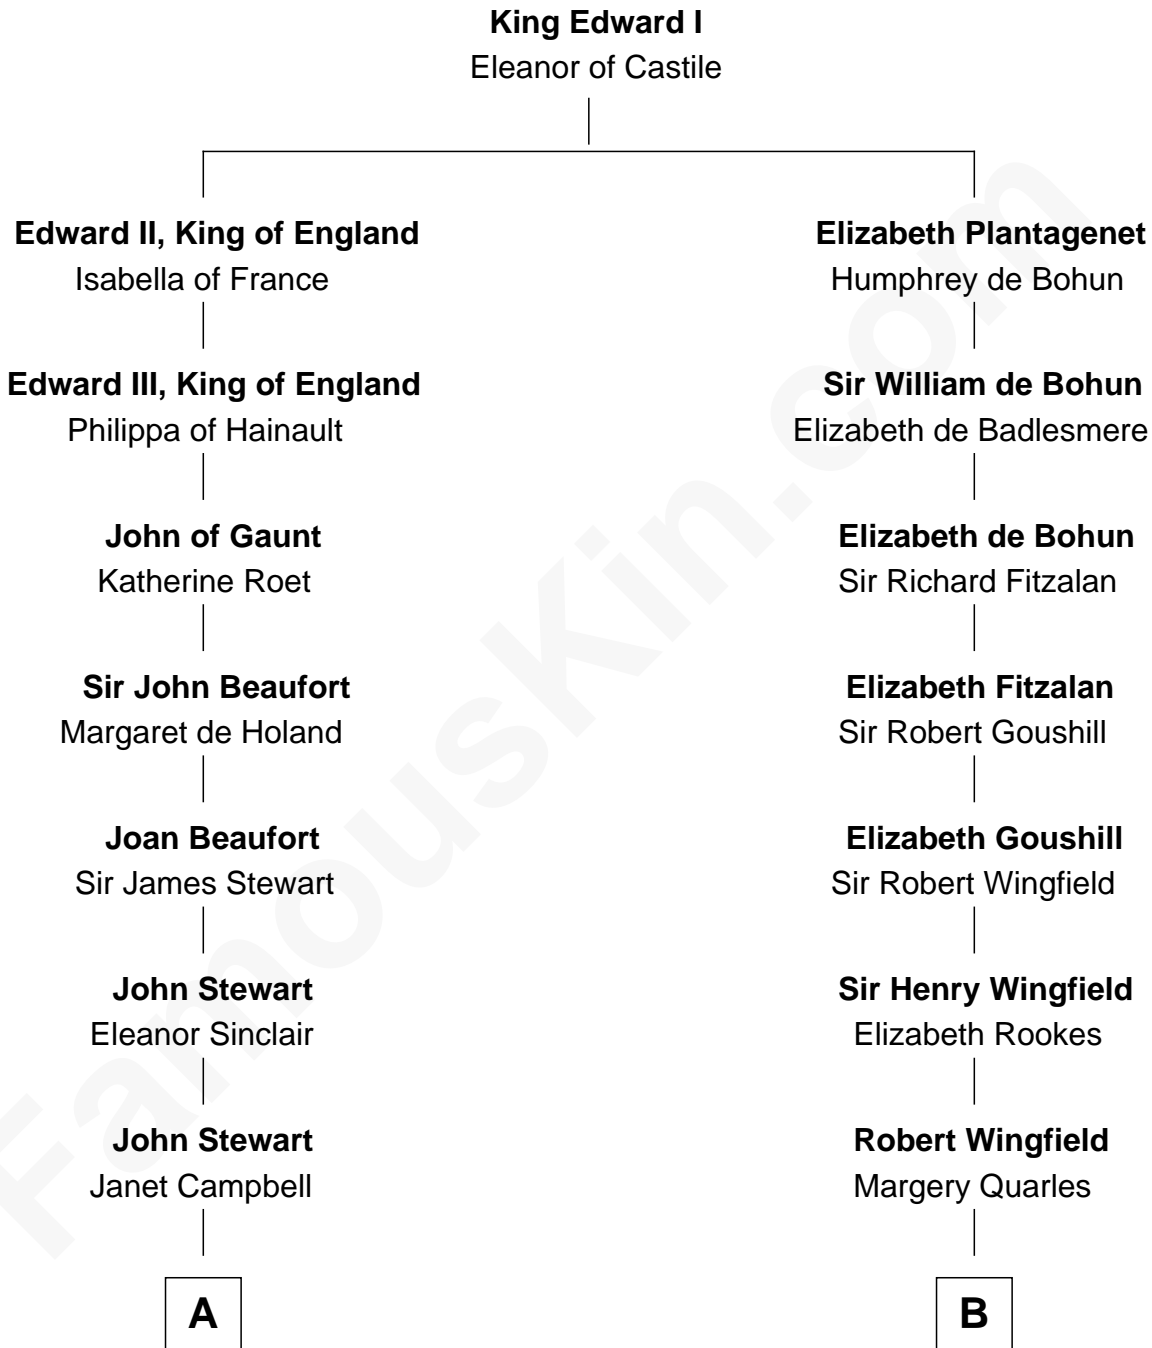

**FamousKin.com**  
**Relationship Chart of**  
**Theodore Roosevelt**  
*26th U.S. President*

**18th cousin 2 times removed of**  
**Valerie Bertinelli**  
*Television Actress*

**C**

**Martha Bulloch**  
Theodore Roosevelt

**Theodore Roosevelt**  
*26th U.S. President*

**D**

**Ida P. Gooden**  
Joseph D. Carvin

**Lester Vodges Carvin**  
Elizabeth - - - - -

**Nancy L. Carvin**  
Andrew Francis Bertinelli

**Valerie Bertinelli**  
*Television Actress*