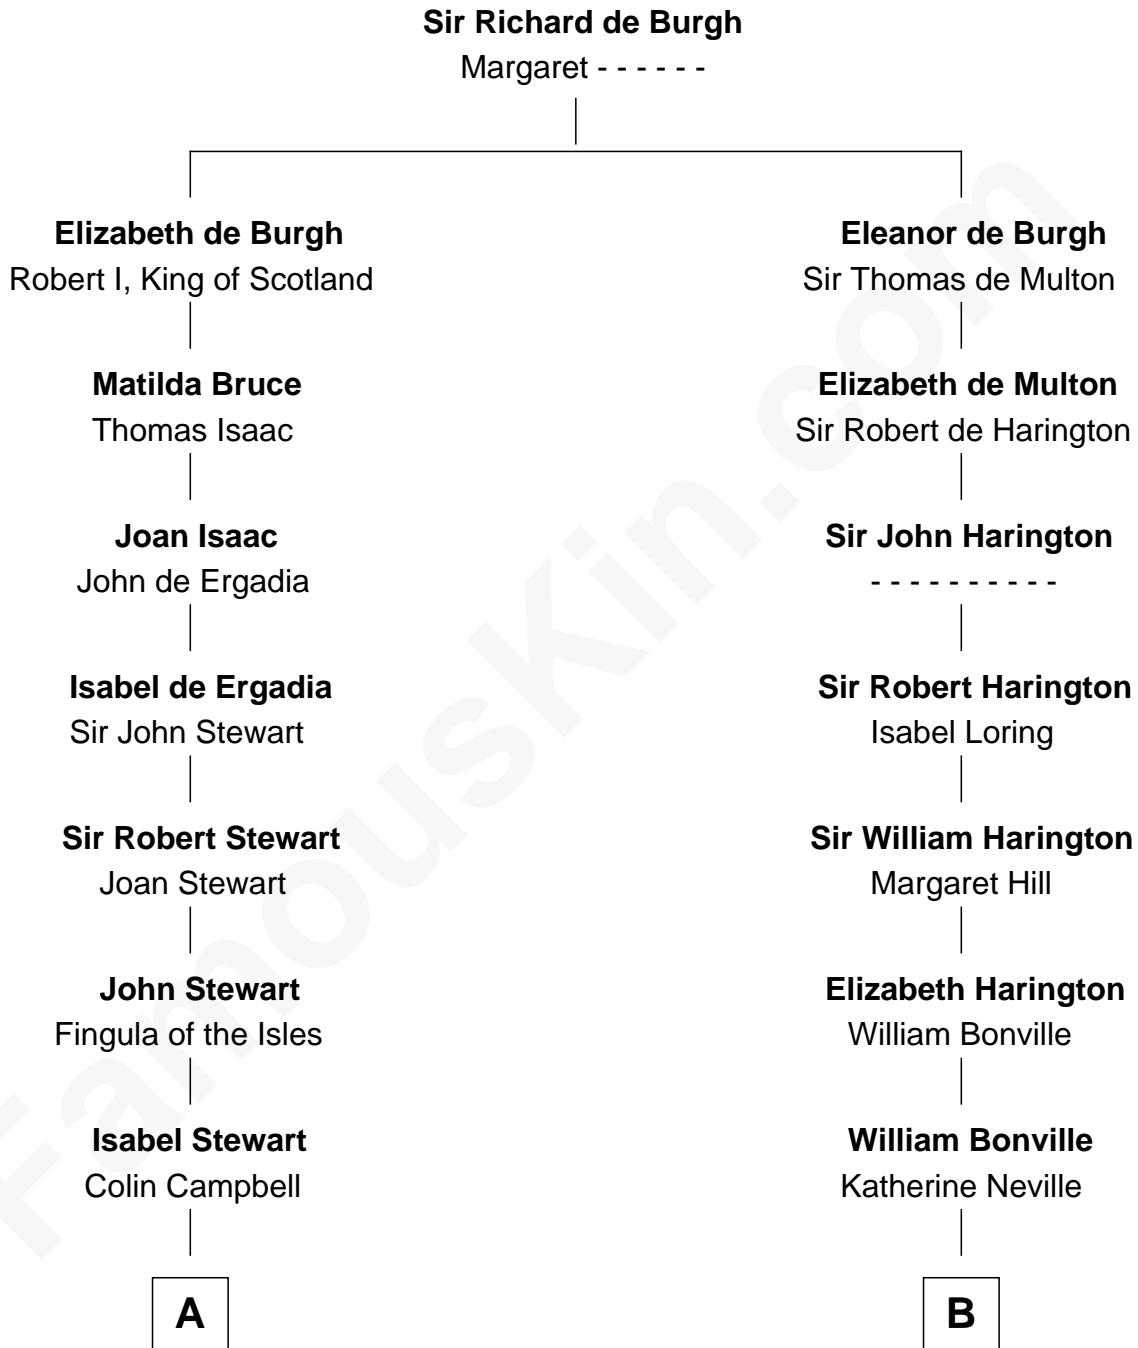

FamousKin.com
Relationship Chart of
Theodore Roosevelt
26th U.S. President

20th cousin 1 time removed of
Tennessee Williams
Author of A Streetcar Named Desire

C

Anne Irvine
James Bulloch

James Stephens Bulloch
Martha Stewart

Martha Bulloch
Theodore Roosevelt

Theodore Roosevelt
26th U.S. President

D

Susan Woodbridge Ayer
Rev. Charles Coffin

Cornelius Worcester Coffin
Nancy McCorkle

Isabelle Coffin
Thomas Lanier Williams

Cornelius Coffin Williams
Edwina Dakin

Tennessee Williams
Author of A Streetcar Named Desire