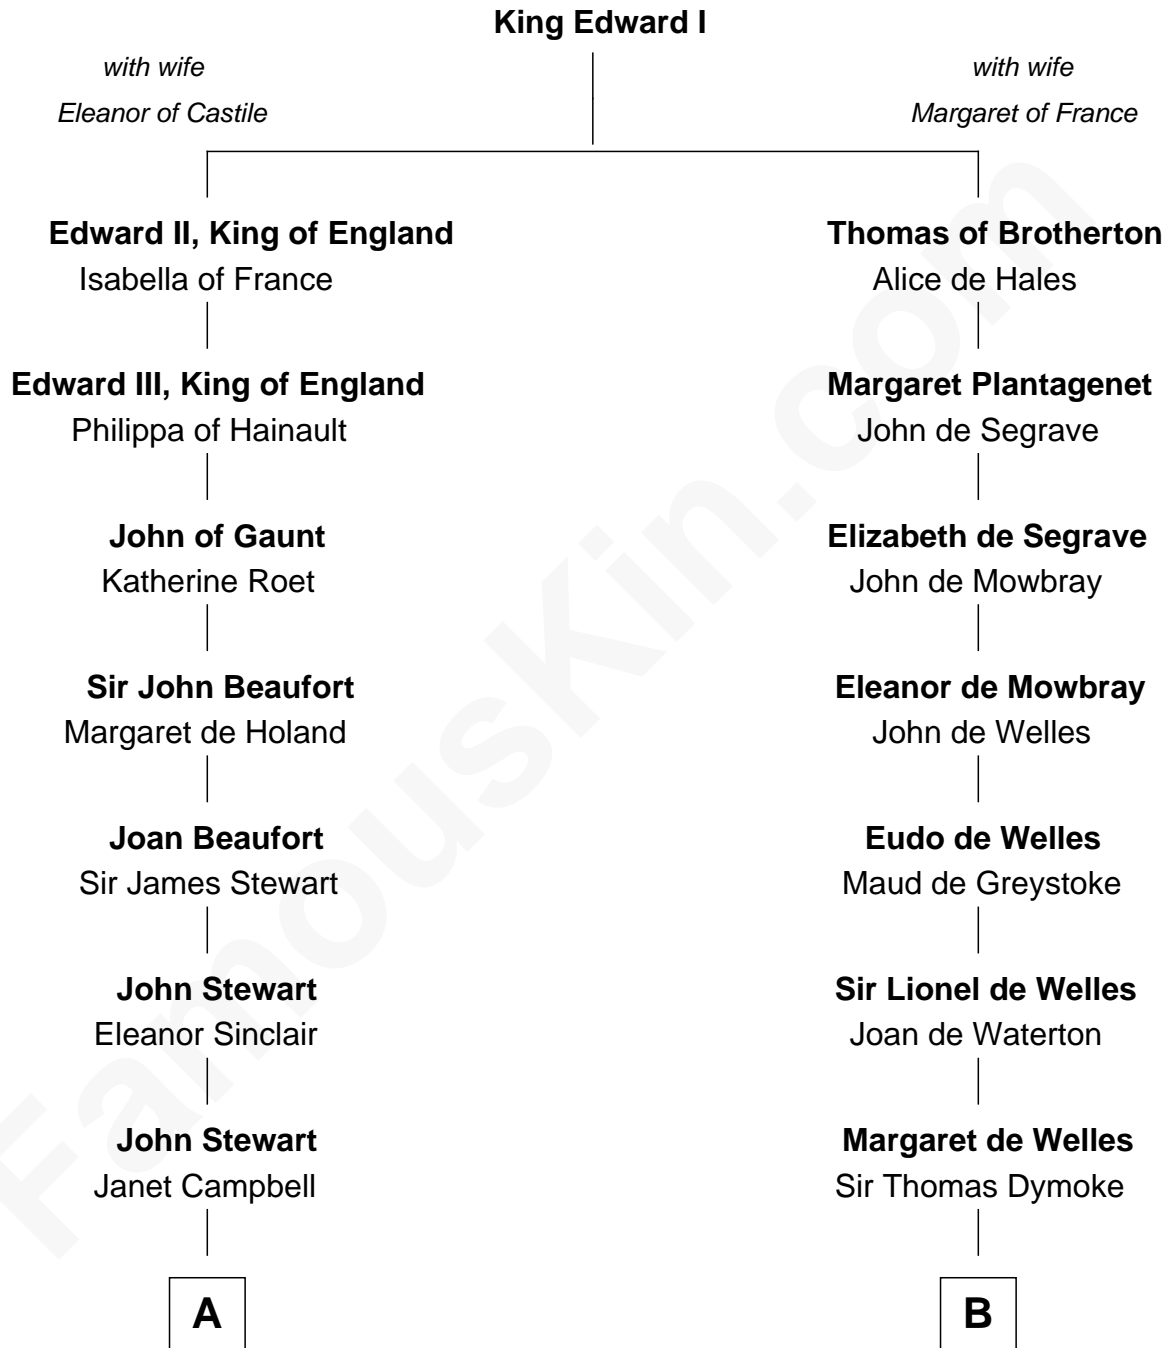

**FamousKin.com**  
**Relationship Chart of**  
**Theodore Roosevelt**  
*26th U.S. President*

12th cousin 6 times removed of

**Thomas Bradbury**  
*(c1610/11 - 1694/5) Great Migration Immigrant 1635*

**C**

—  
**Martha Bulloch**  
Theodore Roosevelt

—  
**Theodore Roosevelt**  
*26th U.S. President*

FamousKin.com