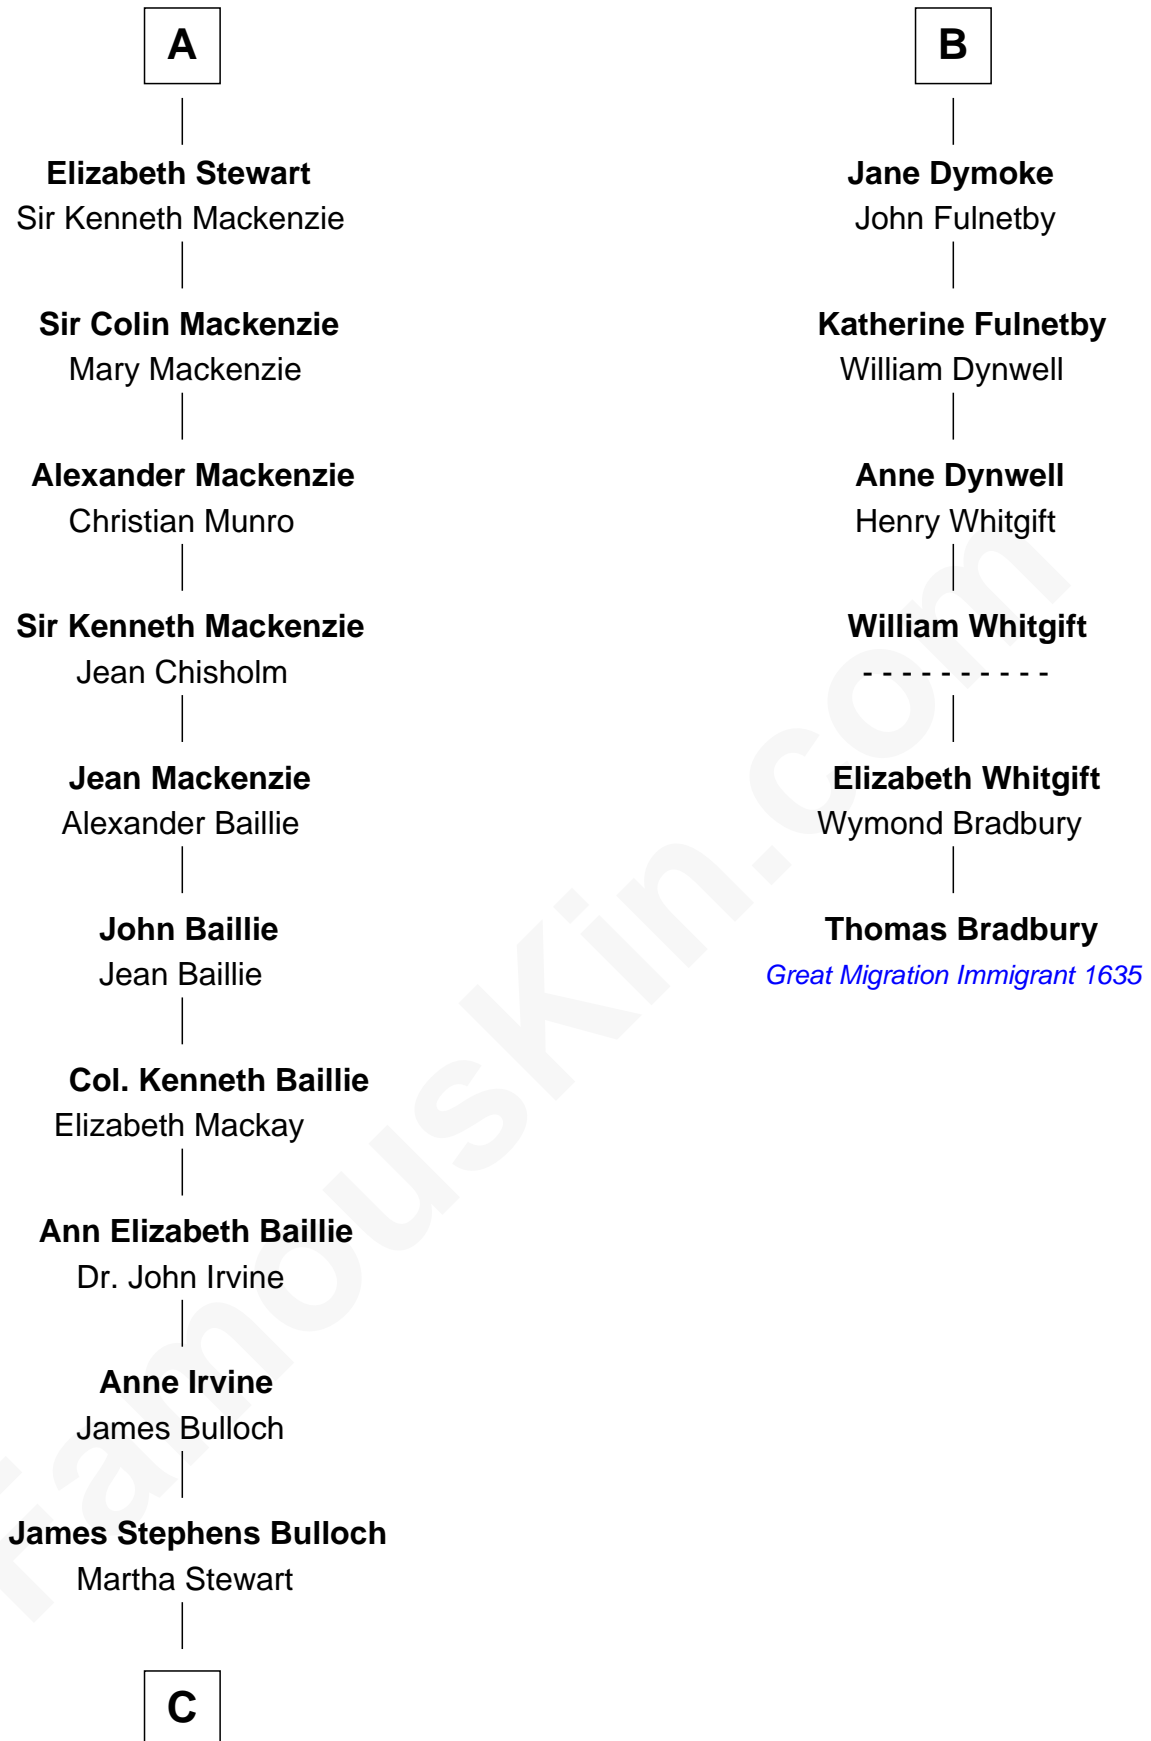

**FamousKin.com**  
**Relationship Chart of**  
**Theodore Roosevelt**  
*26th U.S. President*

12th cousin 6 times removed of

**Thomas Bradbury**  
*(c1610/11 - 1694/5) Great Migration Immigrant 1635*

**C**

—  
**Martha Bulloch**  
Theodore Roosevelt

—  
**Theodore Roosevelt**  
*26th U.S. President*

FamousKin.com